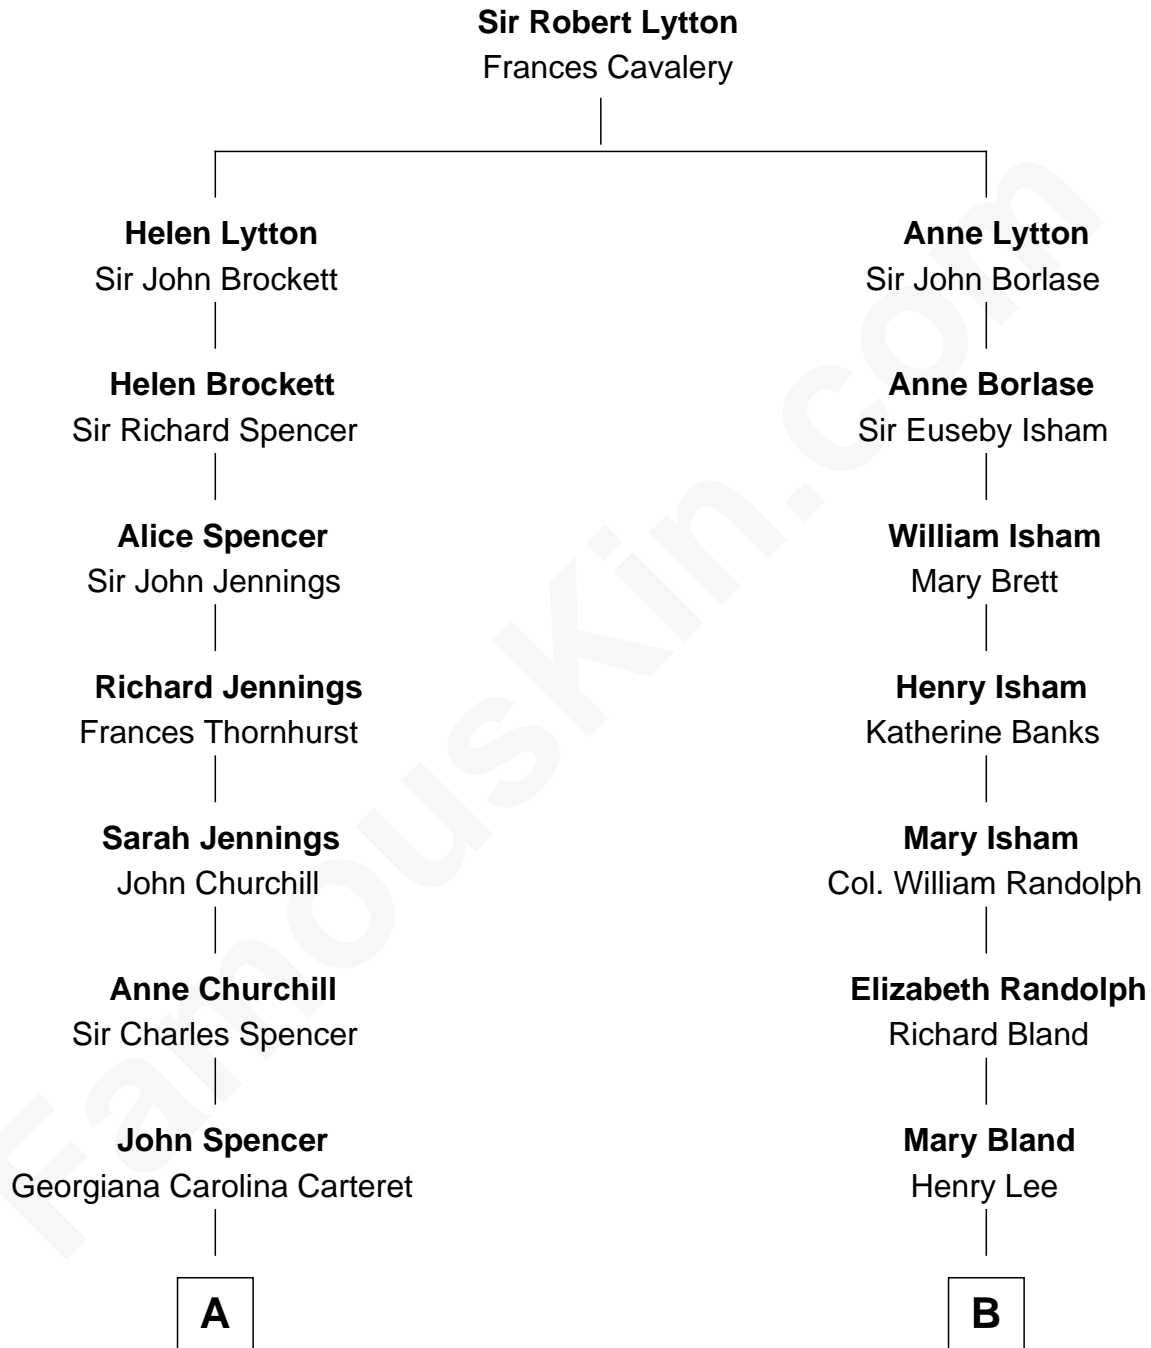

FamousKin.com
Relationship Chart of
Prince William
Prince of Wales

9th cousin 5 times removed of

General Robert E. Lee
Confederate Army - U.S. Civil War

A

John Spencer
Margaret Georgiana Poyntz

George John Spencer
Lavina Bingham

Frederick Spencer
Adelaide Horatia Elizabeth Seymour

Charles Robert Spencer
Margaret Baring

Albert Edward John Spencer
Cynthia Elinor Beatrix Hamilton

Edward John Spencer
Frances Ruth Burke Roche

Princess Diana Frances Spencer
Charles III, King of the United Kingdom