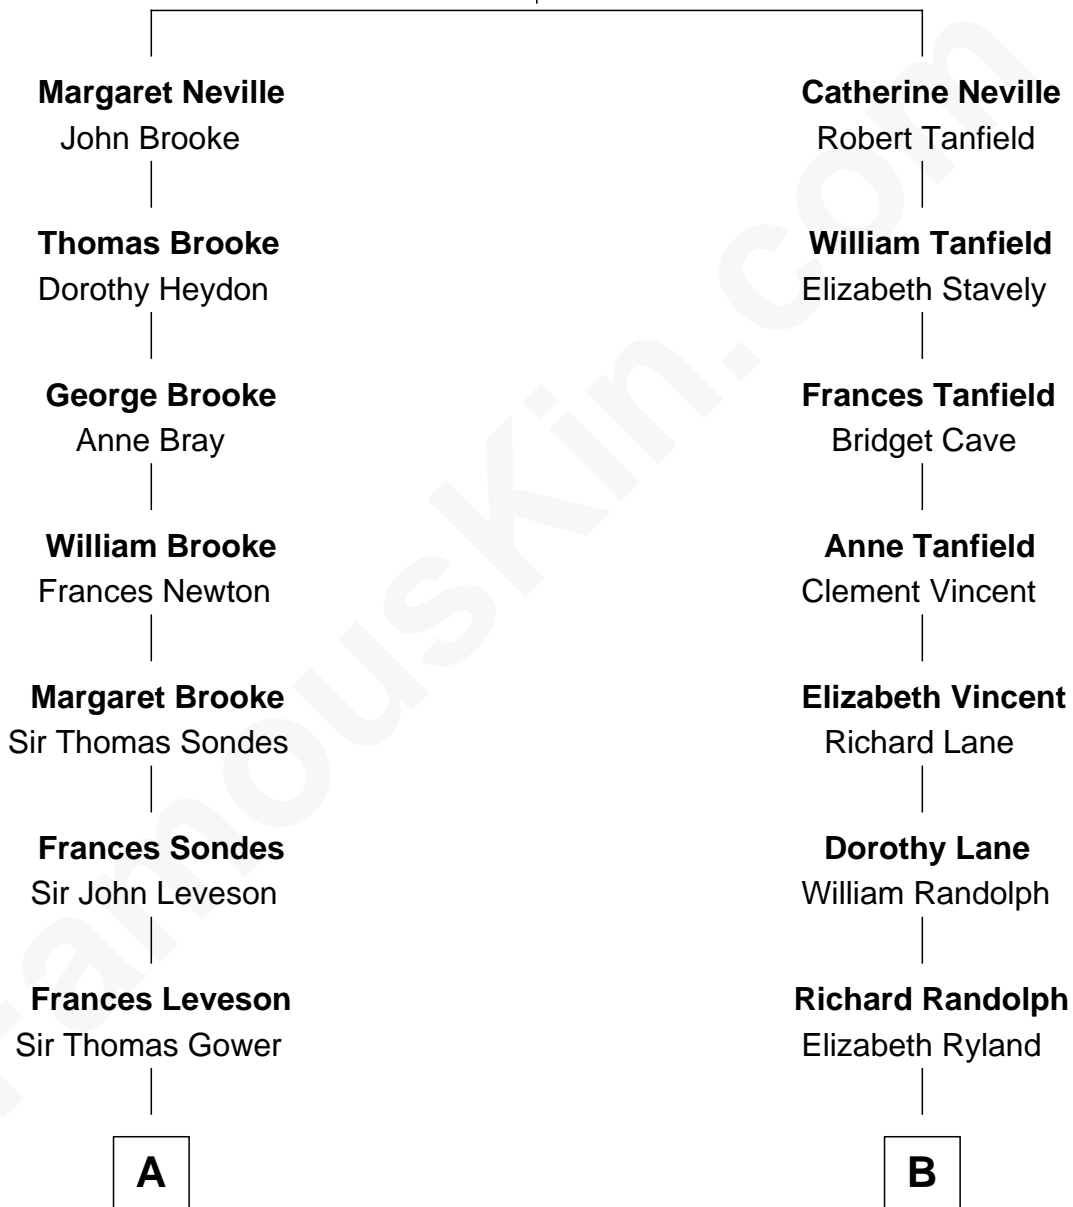

## Relationship Chart of

### Prince William

*Prince of Wales*

12th cousin 7 times removed of

**General Robert E. Lee**  
*Confederate Army - U.S. Civil War*

**Katherine Howard**  
 Sir Edward Neville

**C**

—  
**Edward John Spencer**  
Frances Ruth Burke Roche

—  
**Princess Diana Frances Spencer**  
Charles III, King of the United Kingdom

—  
**Prince William**  
*Prince of Wales*

FamousKin.com