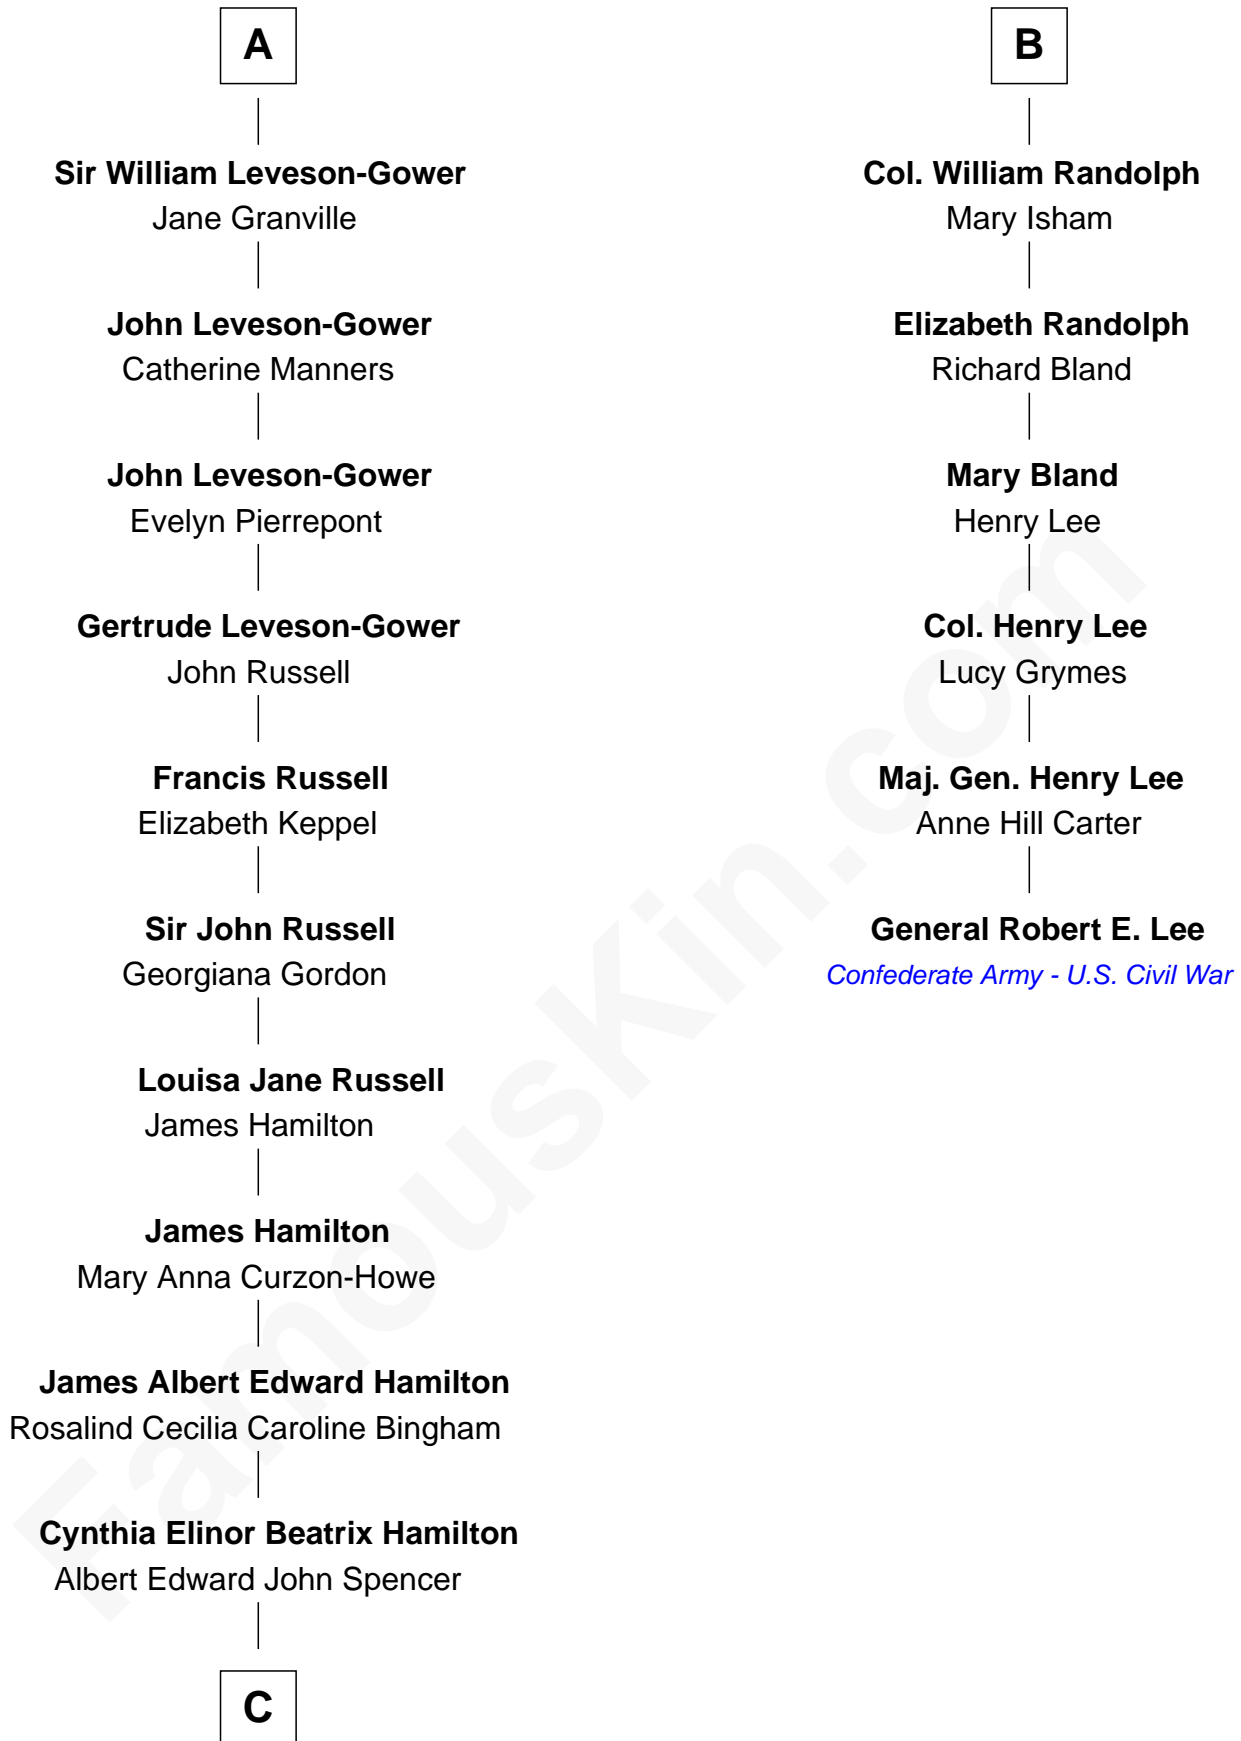

## Relationship Chart of

### Prince William

*Prince of Wales*

12th cousin 7 times removed of

**General Robert E. Lee**  
*Confederate Army - U.S. Civil War*

**Katherine Howard**  
 Sir Edward Neville

**C**

—  
**Edward John Spencer**  
Frances Ruth Burke Roche

—  
**Princess Diana Frances Spencer**  
Charles III, King of the United Kingdom

—  
**Prince William**  
*Prince of Wales*

FamousKin.com