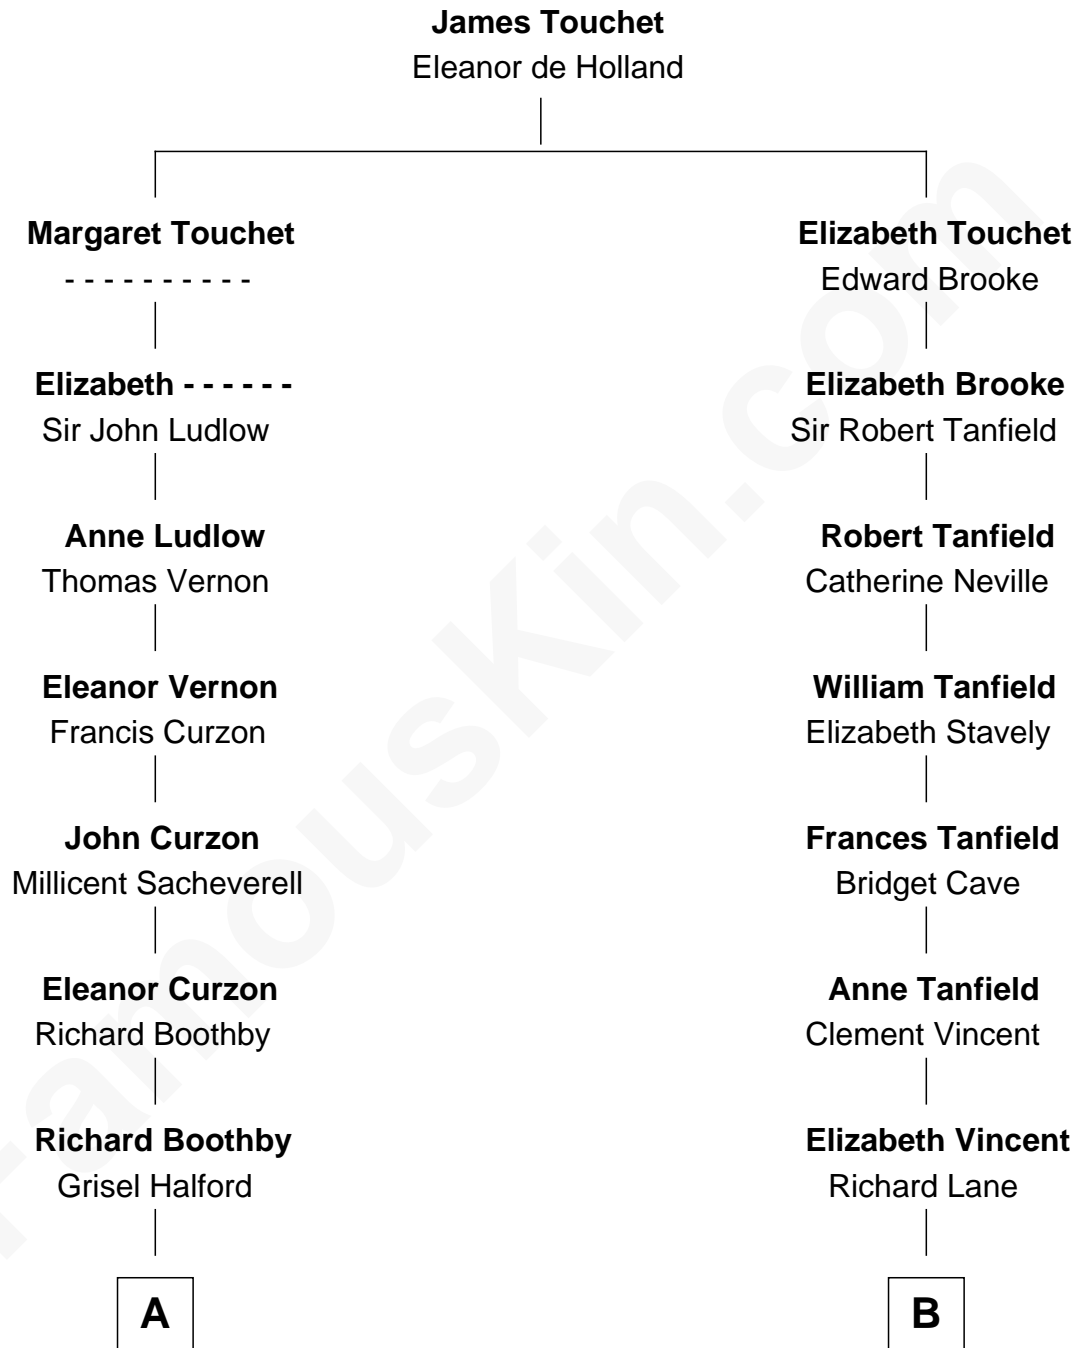

## Relationship Chart of

### Prince William

*Prince of Wales*

14th cousin 3 times removed of

**General Robert E. Lee**  
*Confederate Army - U.S. Civil War*

William photo by [InSapphoWeTrust](#) (CC BY-SA 2.0)