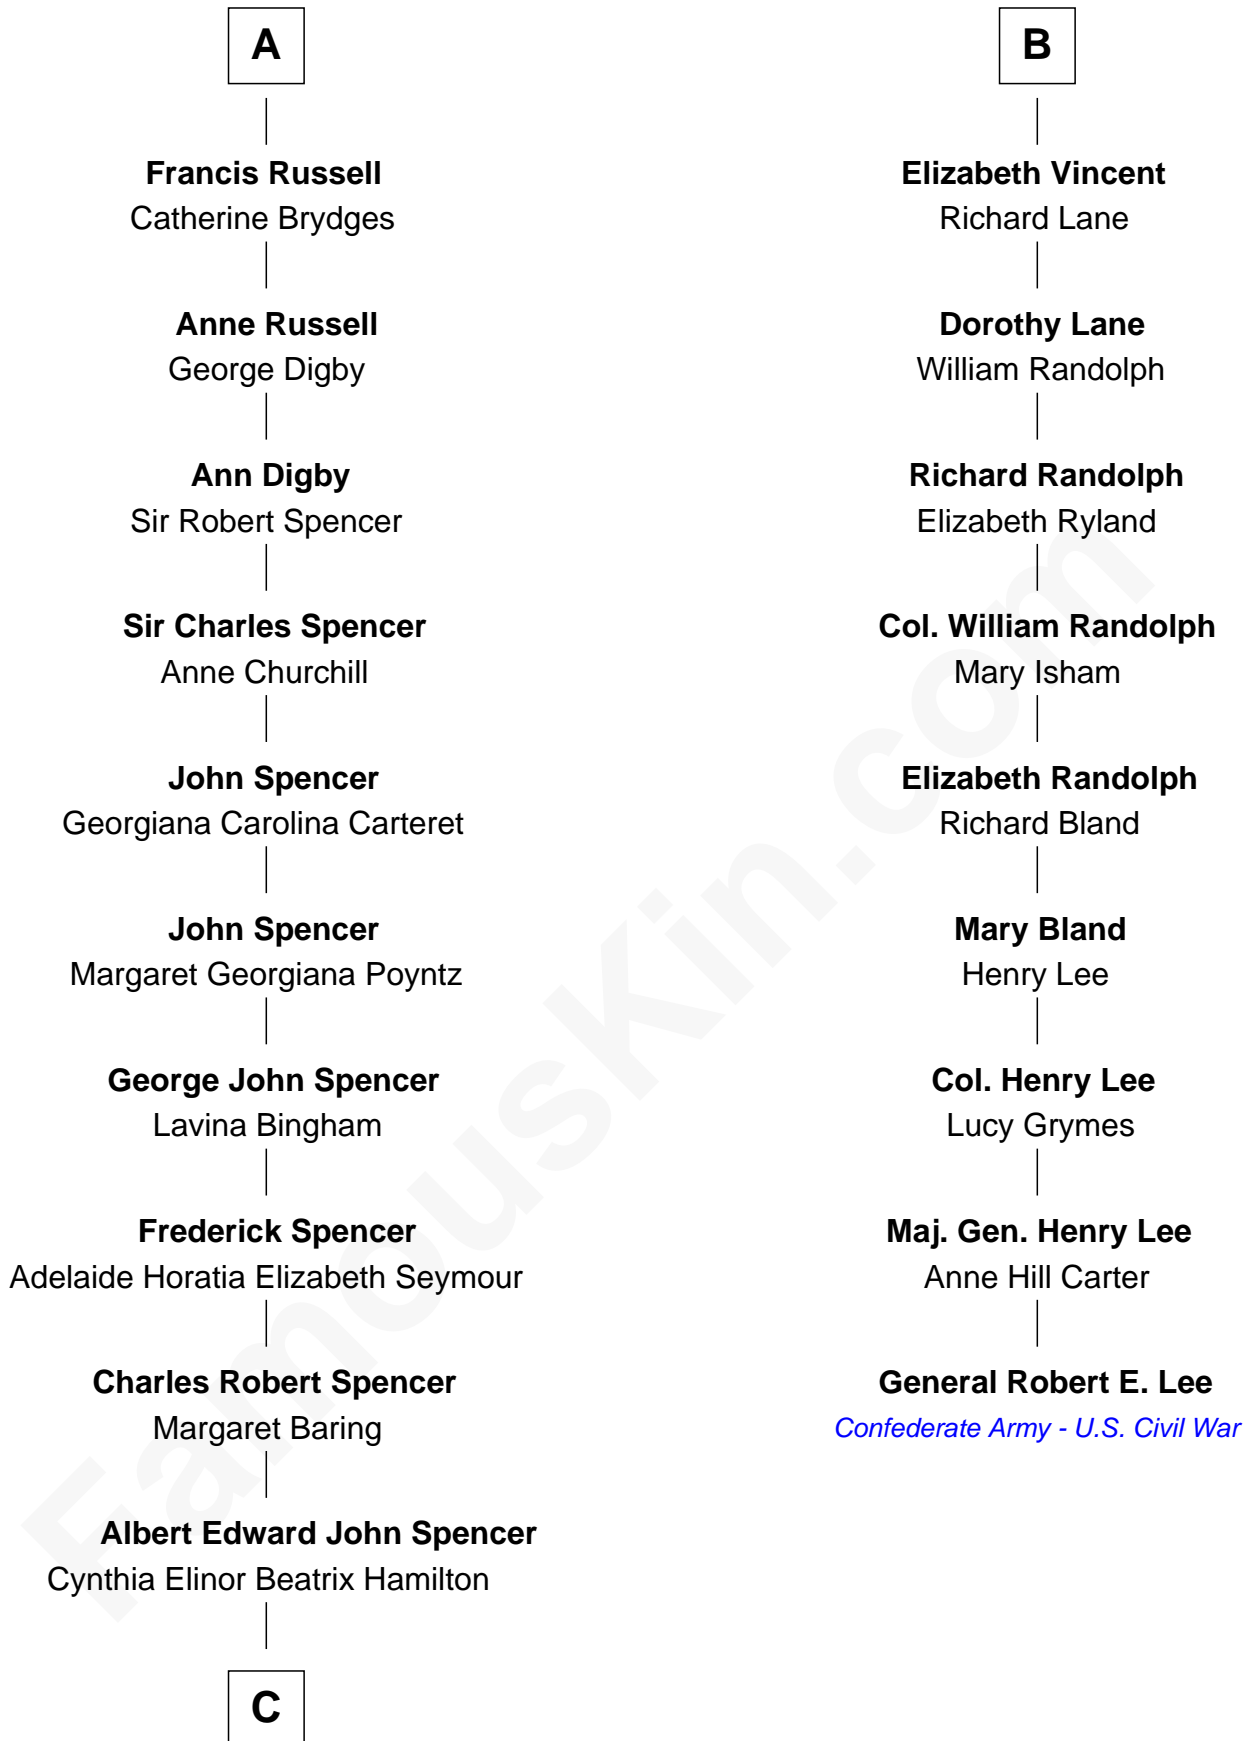

FamousKin.com
Relationship Chart of
Prince William
Prince of Wales

15th cousin 4 times removed of
General Robert E. Lee
Confederate Army - U.S. Civil War

C

—
Edward John Spencer
Frances Ruth Burke Roche

—
Princess Diana Frances Spencer
Charles III, King of the United Kingdom