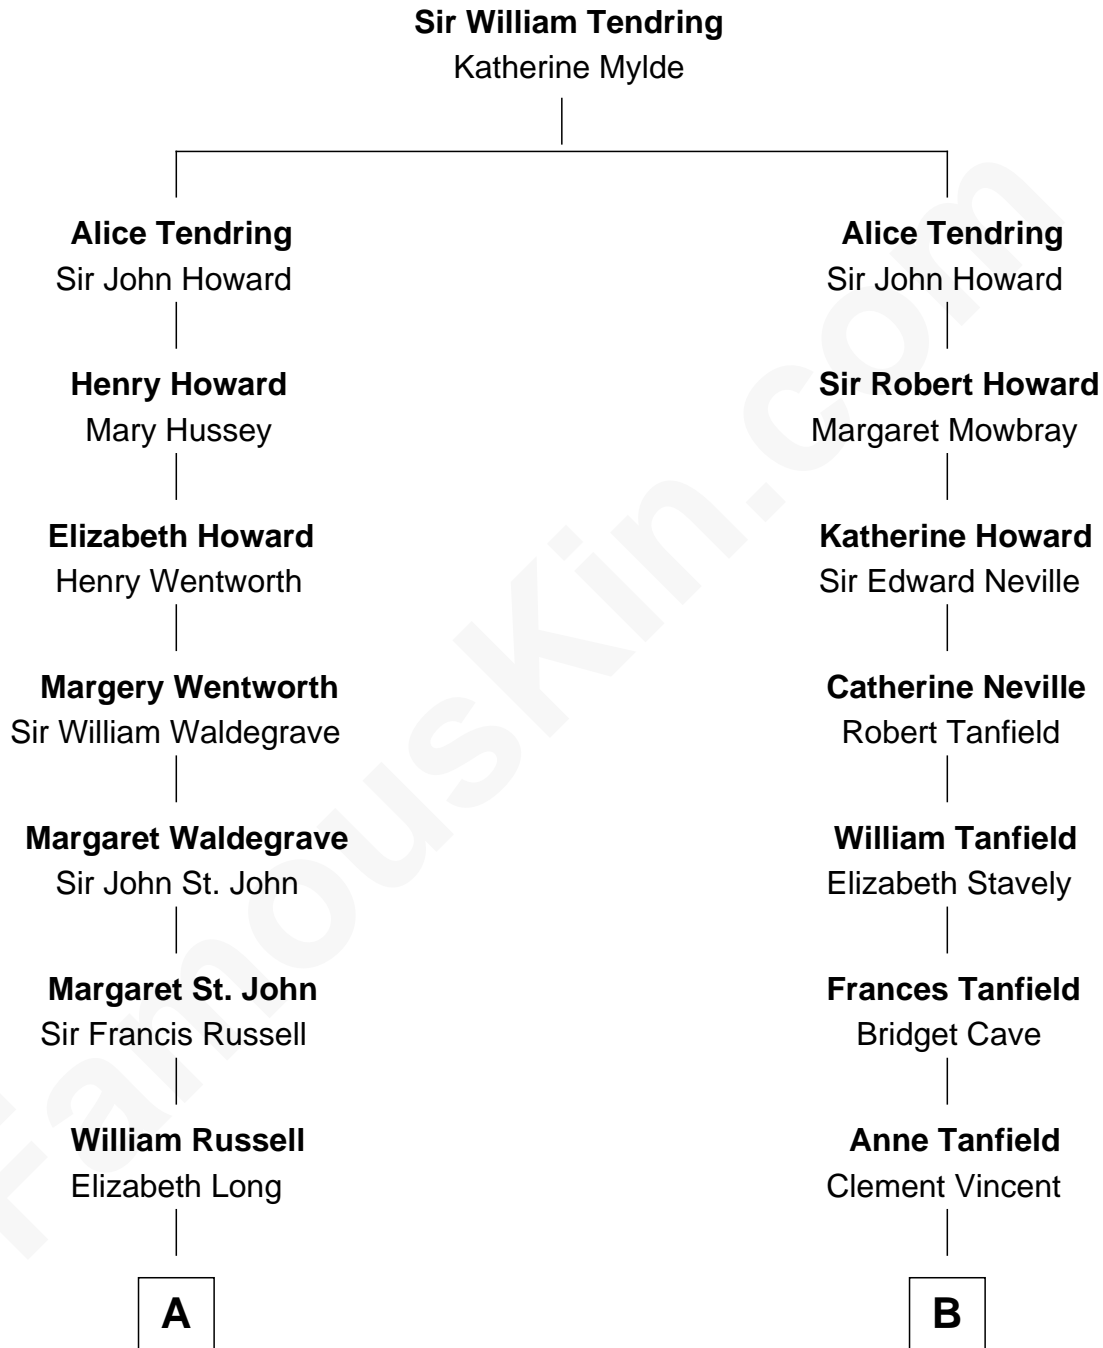

FamousKin.com
Relationship Chart of
Prince William
Prince of Wales

15th cousin 4 times removed of
General Robert E. Lee
Confederate Army - U.S. Civil War

C

—
Edward John Spencer
Frances Ruth Burke Roche

—
Princess Diana Frances Spencer
Charles III, King of the United Kingdom

—
Prince William
Prince of Wales

FamousKin.com