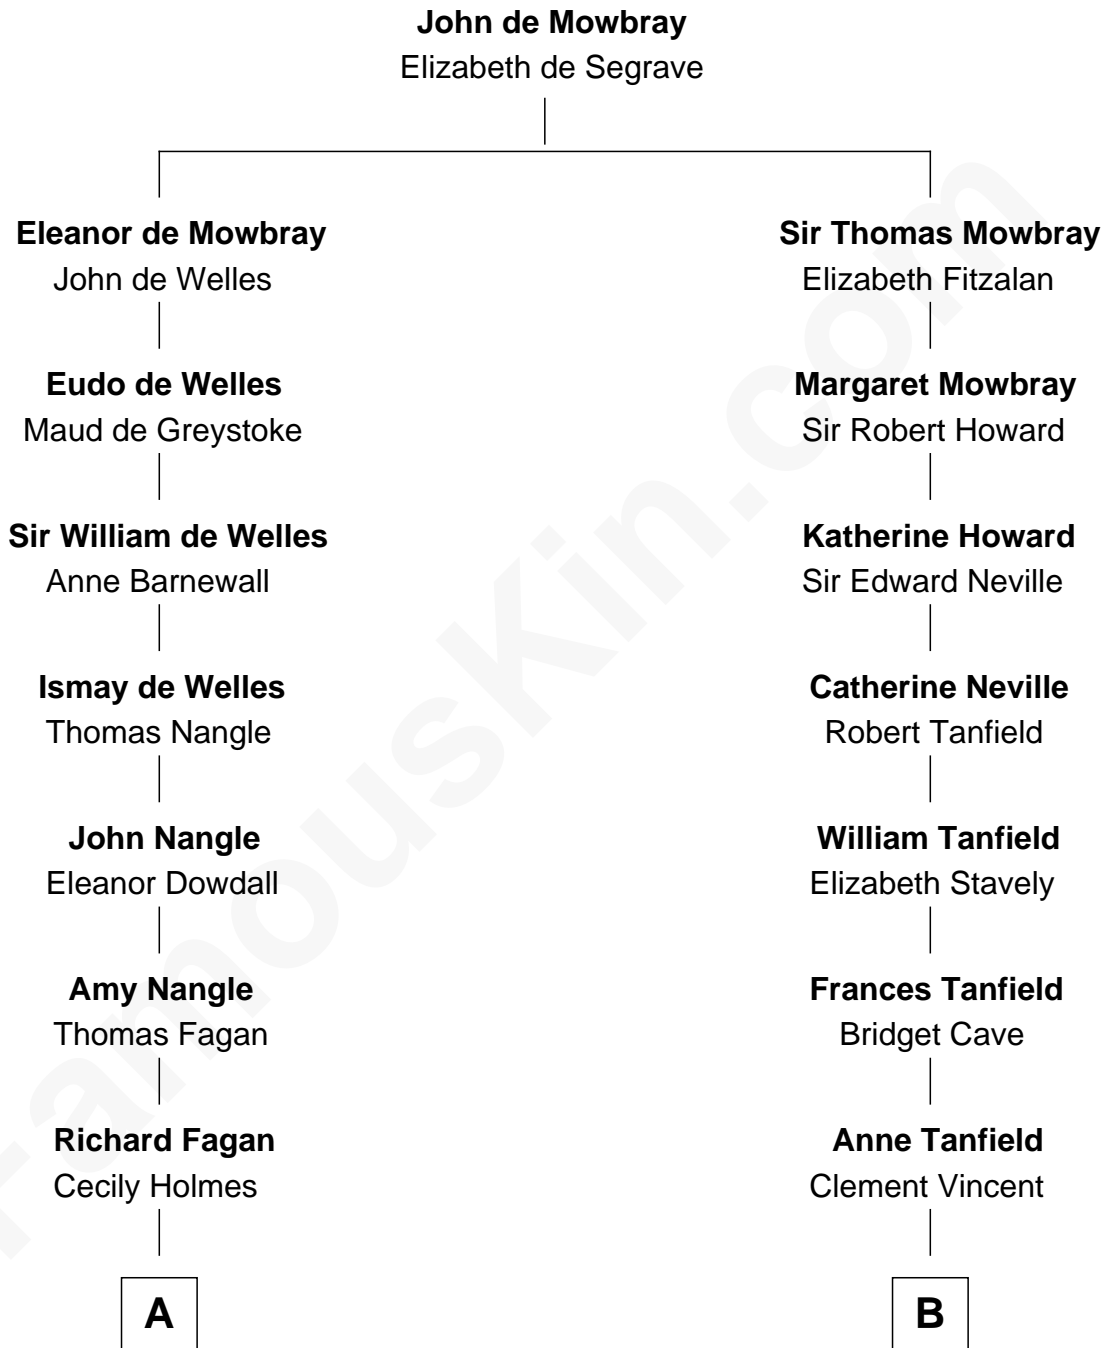

FamousKin.com Relationship Chart of

Prince William

Prince of Wales

15th cousin 4 times removed of

General Robert E. Lee

Confederate Army - U.S. Civil War

C

Elizabeth II, Queen of the United Kingdom

Prince Philip of Edinburgh

Charles III, King of the United Kingdom

Princess Diana Frances Spencer

Prince William

Prince of Wales

FamousKin.com