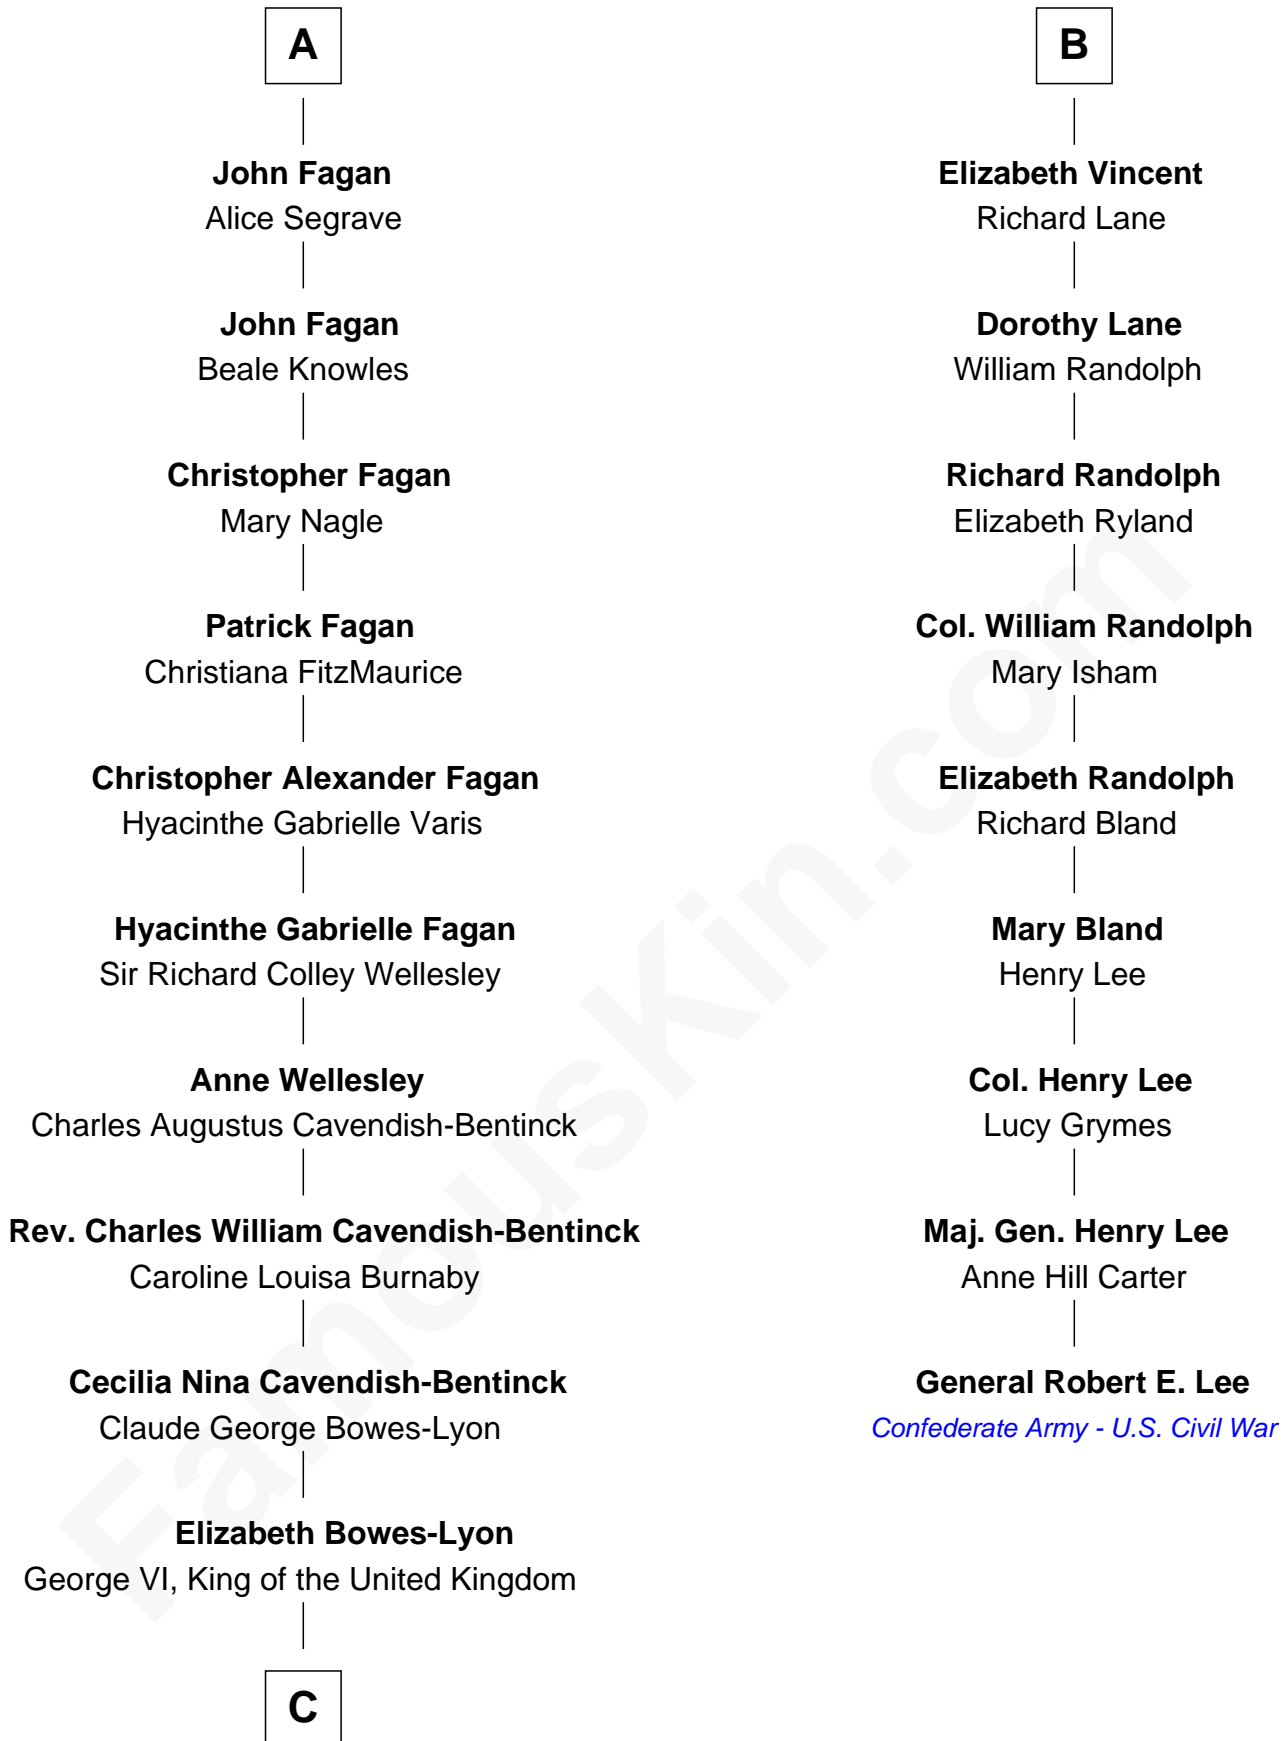

FamousKin.com Relationship Chart of

Prince William

Prince of Wales

15th cousin 4 times removed of

General Robert E. Lee

Confederate Army - U.S. Civil War

C

Elizabeth II, Queen of the United Kingdom

Prince Philip of Edinburgh

Charles III, King of the United Kingdom

Princess Diana Frances Spencer

Prince William

Prince of Wales

FamousKin.com