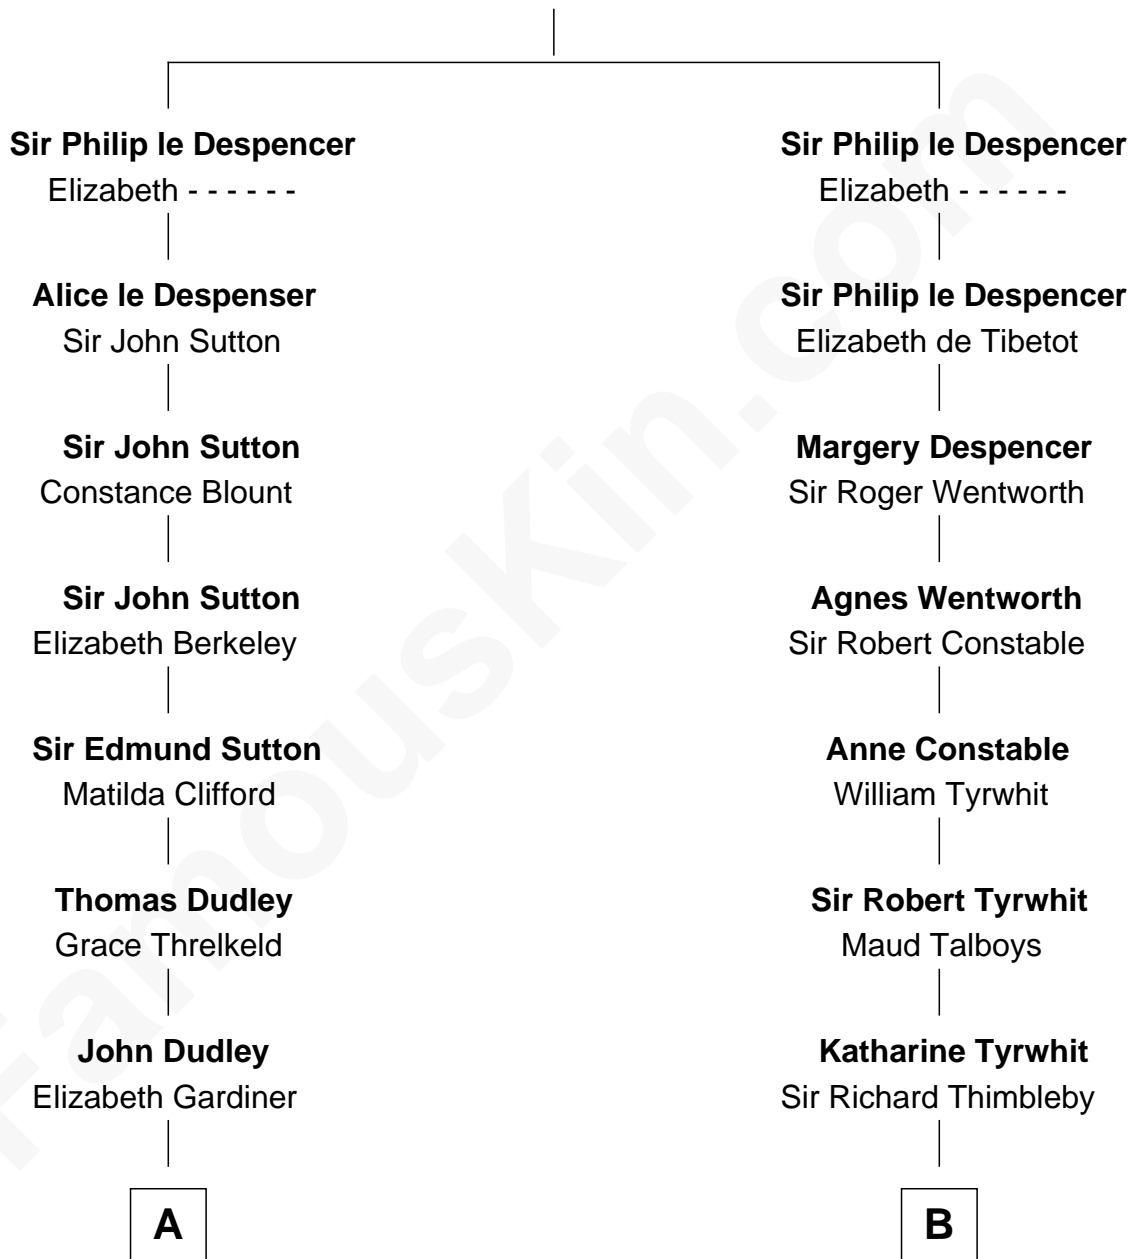

FamousKin.com Relationship Chart of

Prince William

Prince of Wales

19th cousin 2 times removed of

Linda Hamilton

TV and Movie Actress

Sir Philip le Despencer

Joan de Cobham

C

Edward John Spencer
Frances Ruth Burke Roche

Princess Diana Frances Spencer
Charles III, King of the United Kingdom

Prince William
Prince of Wales

D

Aurelia Morgan Grimes
Stephen P. Holt

Taylor Holt
Frances Kyle