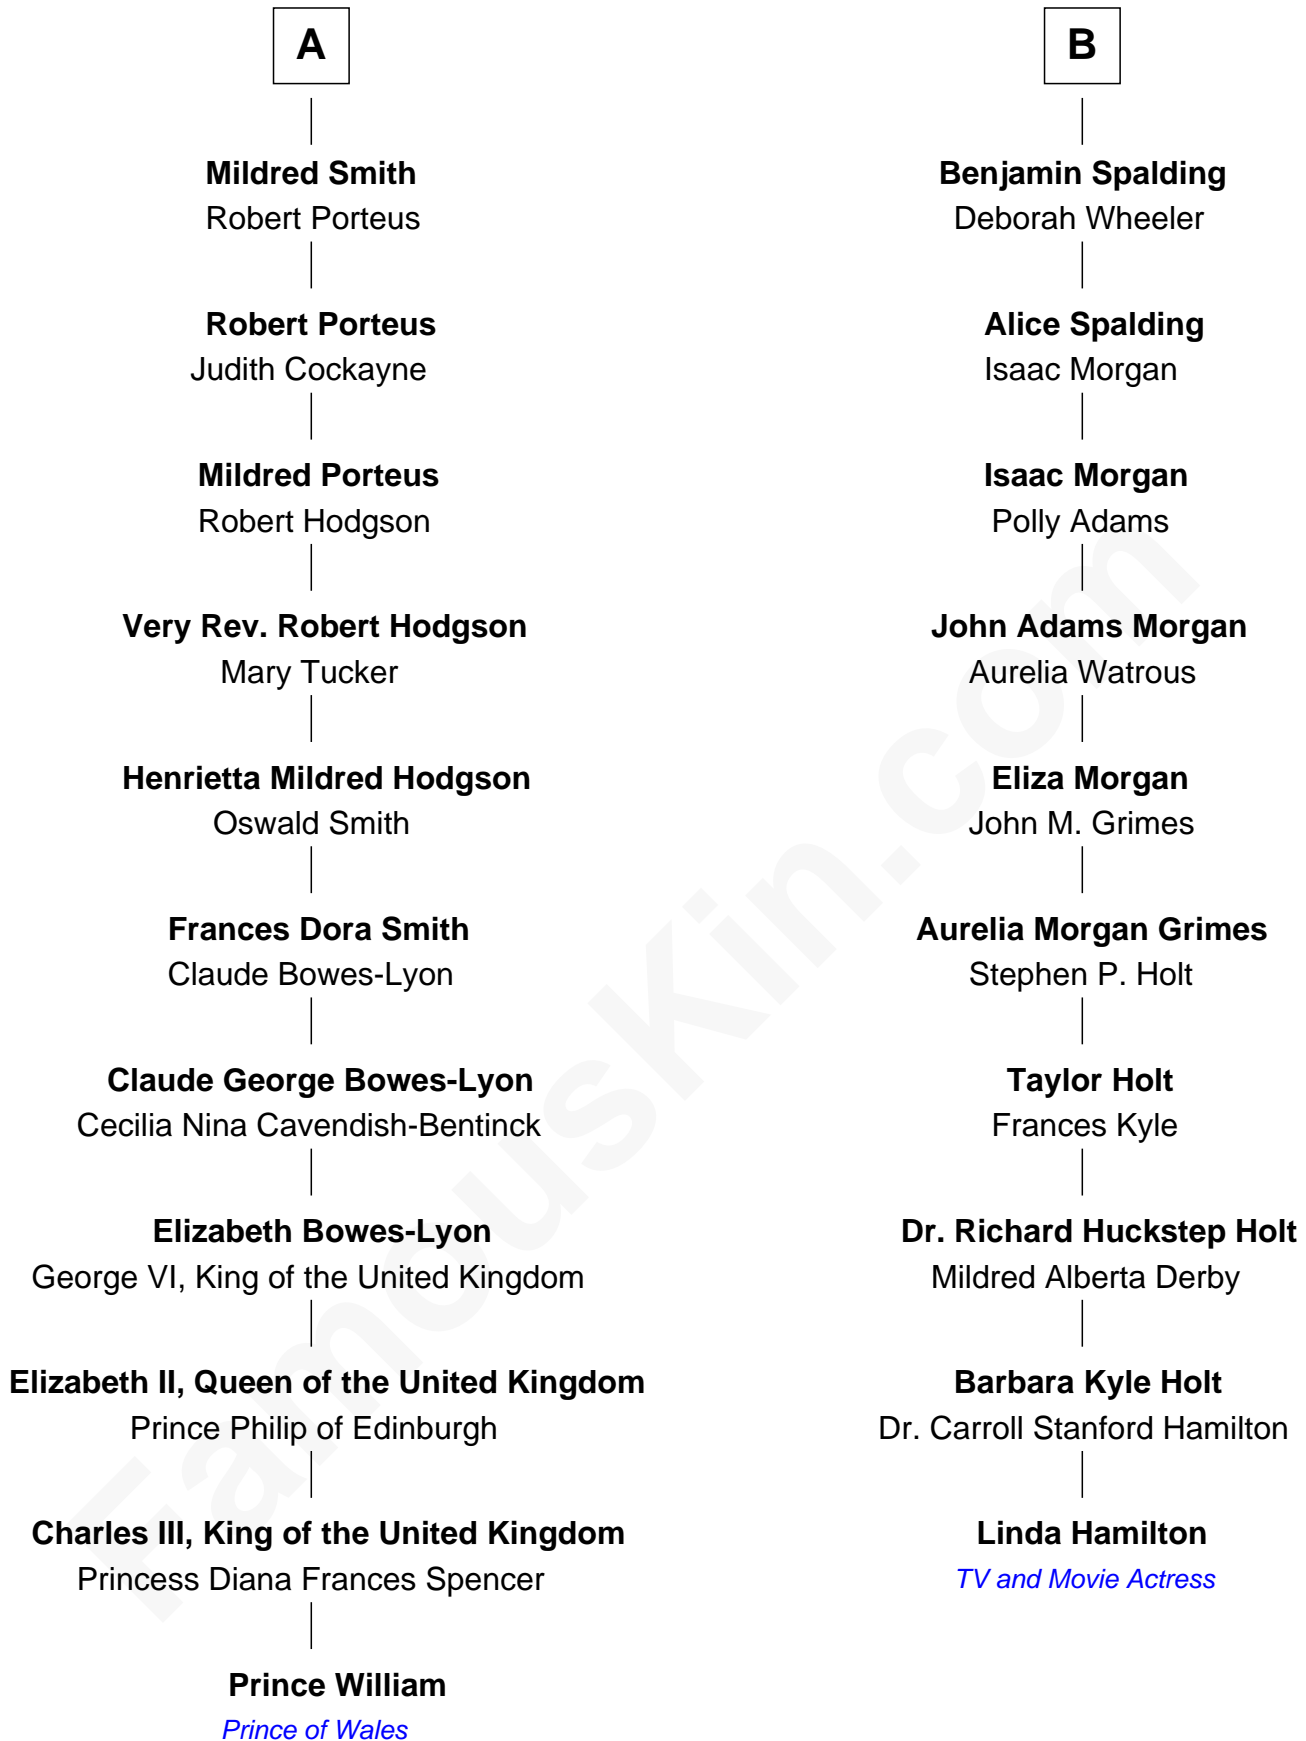

FamousKin.com Relationship Chart of

Prince William

Prince of Wales

16th cousin 1 time removed of

Linda Hamilton

TV and Movie Actress

Sir Robert Talboys

Elizabeth Heron

William photo by [InSapphoWeTrust](#) (CC BY-SA 2.0)

Linda Hamilton photo by [Matthew Simoneau](#) (CC BY 2.0)