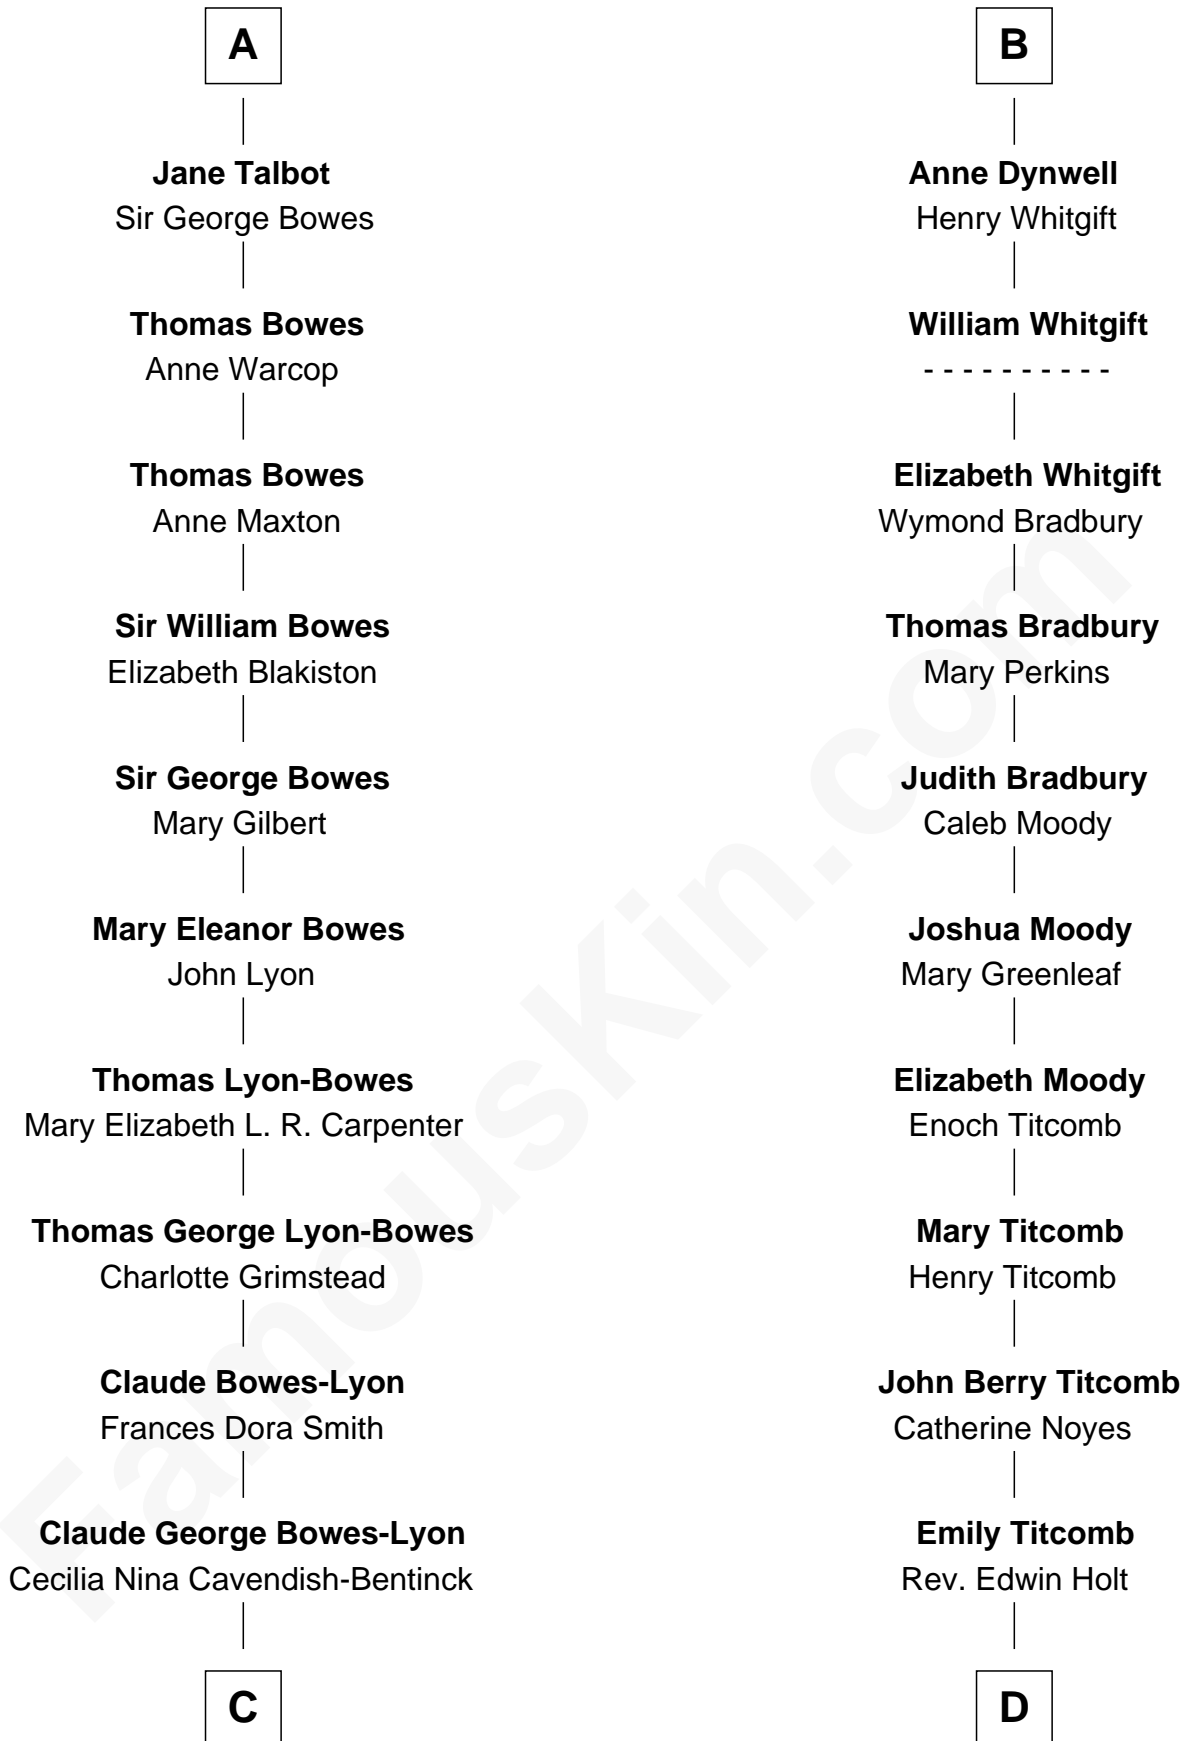

# FamousKin.com Relationship Chart of

**Prince William**

*Prince of Wales*

20th cousin 1 time removed of

**Linda Hamilton**

*TV and Movie Actress*

**Sir William de Ros**  
Margery de Badlesmere

**C**

**Elizabeth Bowes-Lyon**

George VI, King of the United Kingdom

**Elizabeth II, Queen of the United Kingdom**

Prince Philip of Edinburgh

**Charles III, King of the United Kingdom**

Princess Diana Frances Spencer

**Prince William**

*Prince of Wales*

**D**

**Stephen P. Holt**

Aurelia Morgan Grimes

**Taylor Holt**

Frances Kyle

**Dr. Richard Huckstep Holt**