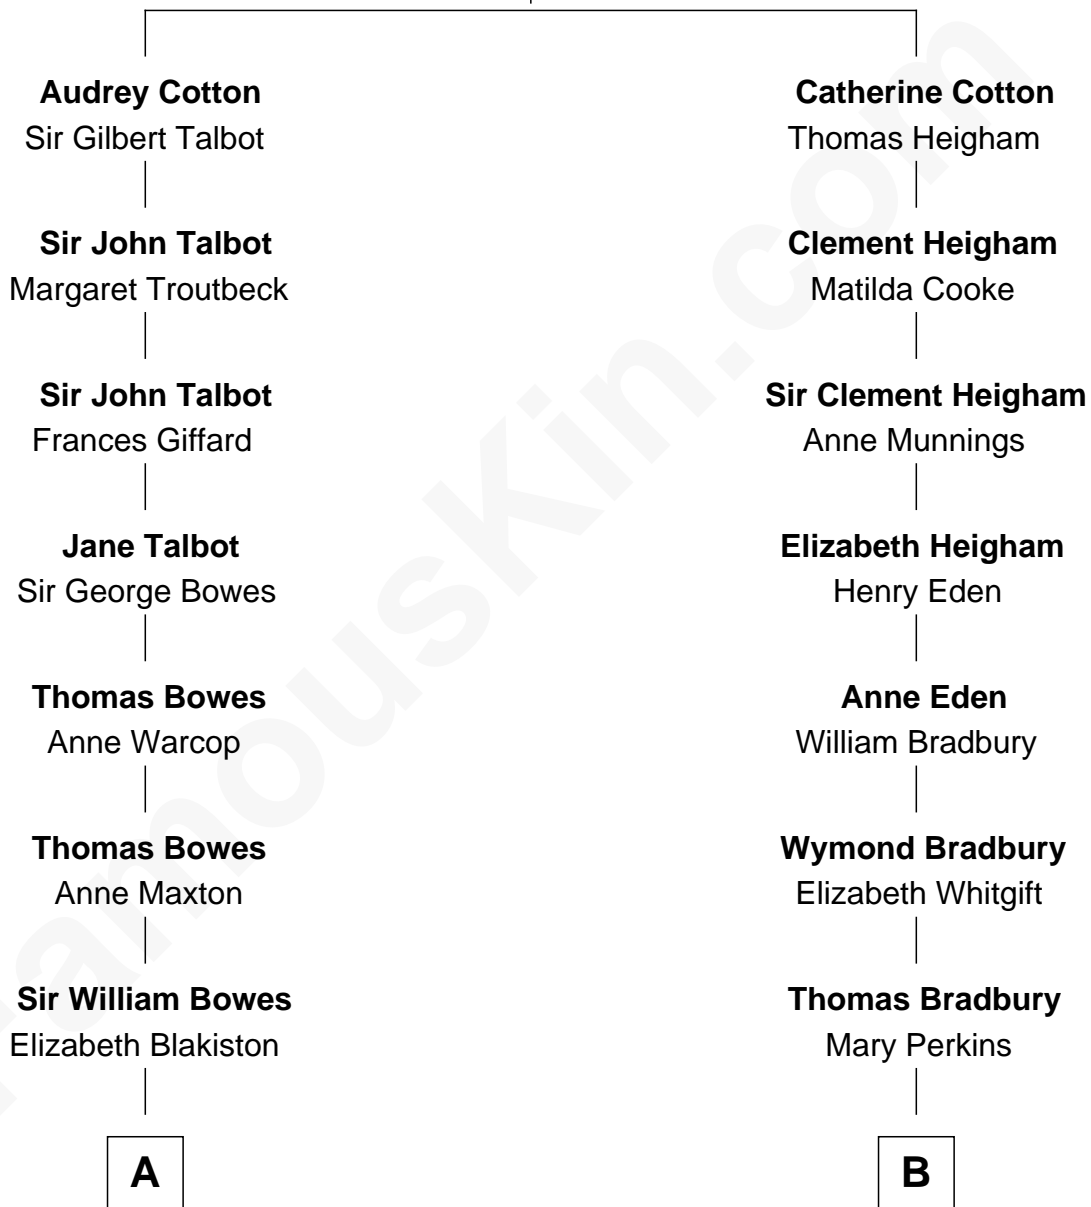

FamousKin.com Relationship Chart of

Prince William

Prince of Wales

16th cousin 1 time removed of

Linda Hamilton

TV and Movie Actress

William Cotton

Alice Abbott

William photo by [InSapphoWeTrust](#) (CC BY-SA 2.0)

Linda Hamilton photo by [Matthew Simoneau](#) (CC BY 2.0)