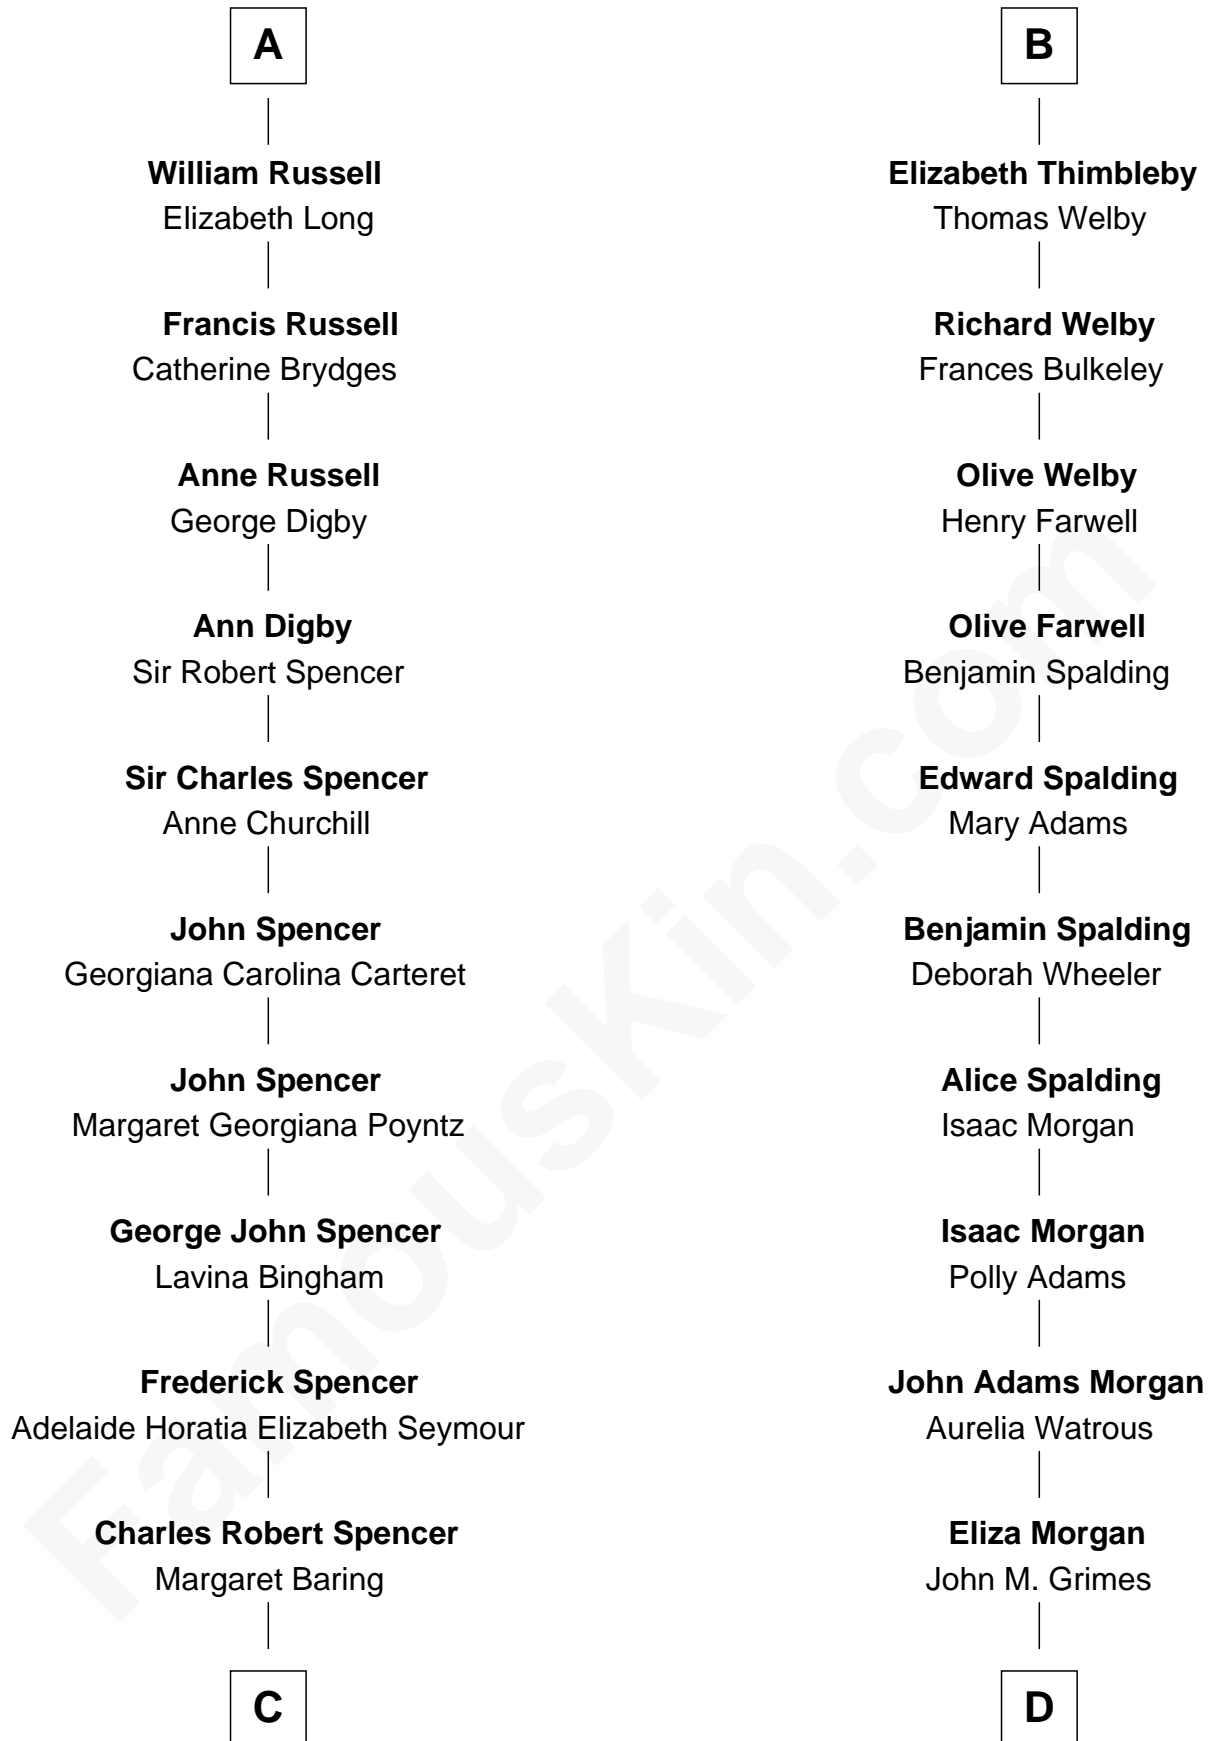

# FamousKin.com Relationship Chart of

**Prince William**

*Prince of Wales*

20th cousin 1 time removed of

**Linda Hamilton**

*TV and Movie Actress*

**Sir John de Tibetot**  
Margaret de Badlesmere

**C**

**Albert Edward John Spencer**  
Cynthia Elinor Beatrix Hamilton

**Edward John Spencer**  
Frances Ruth Burke Roche

**Princess Diana Frances Spencer**  
Charles III, King of the United Kingdom

**Prince William**  
*Prince of Wales*