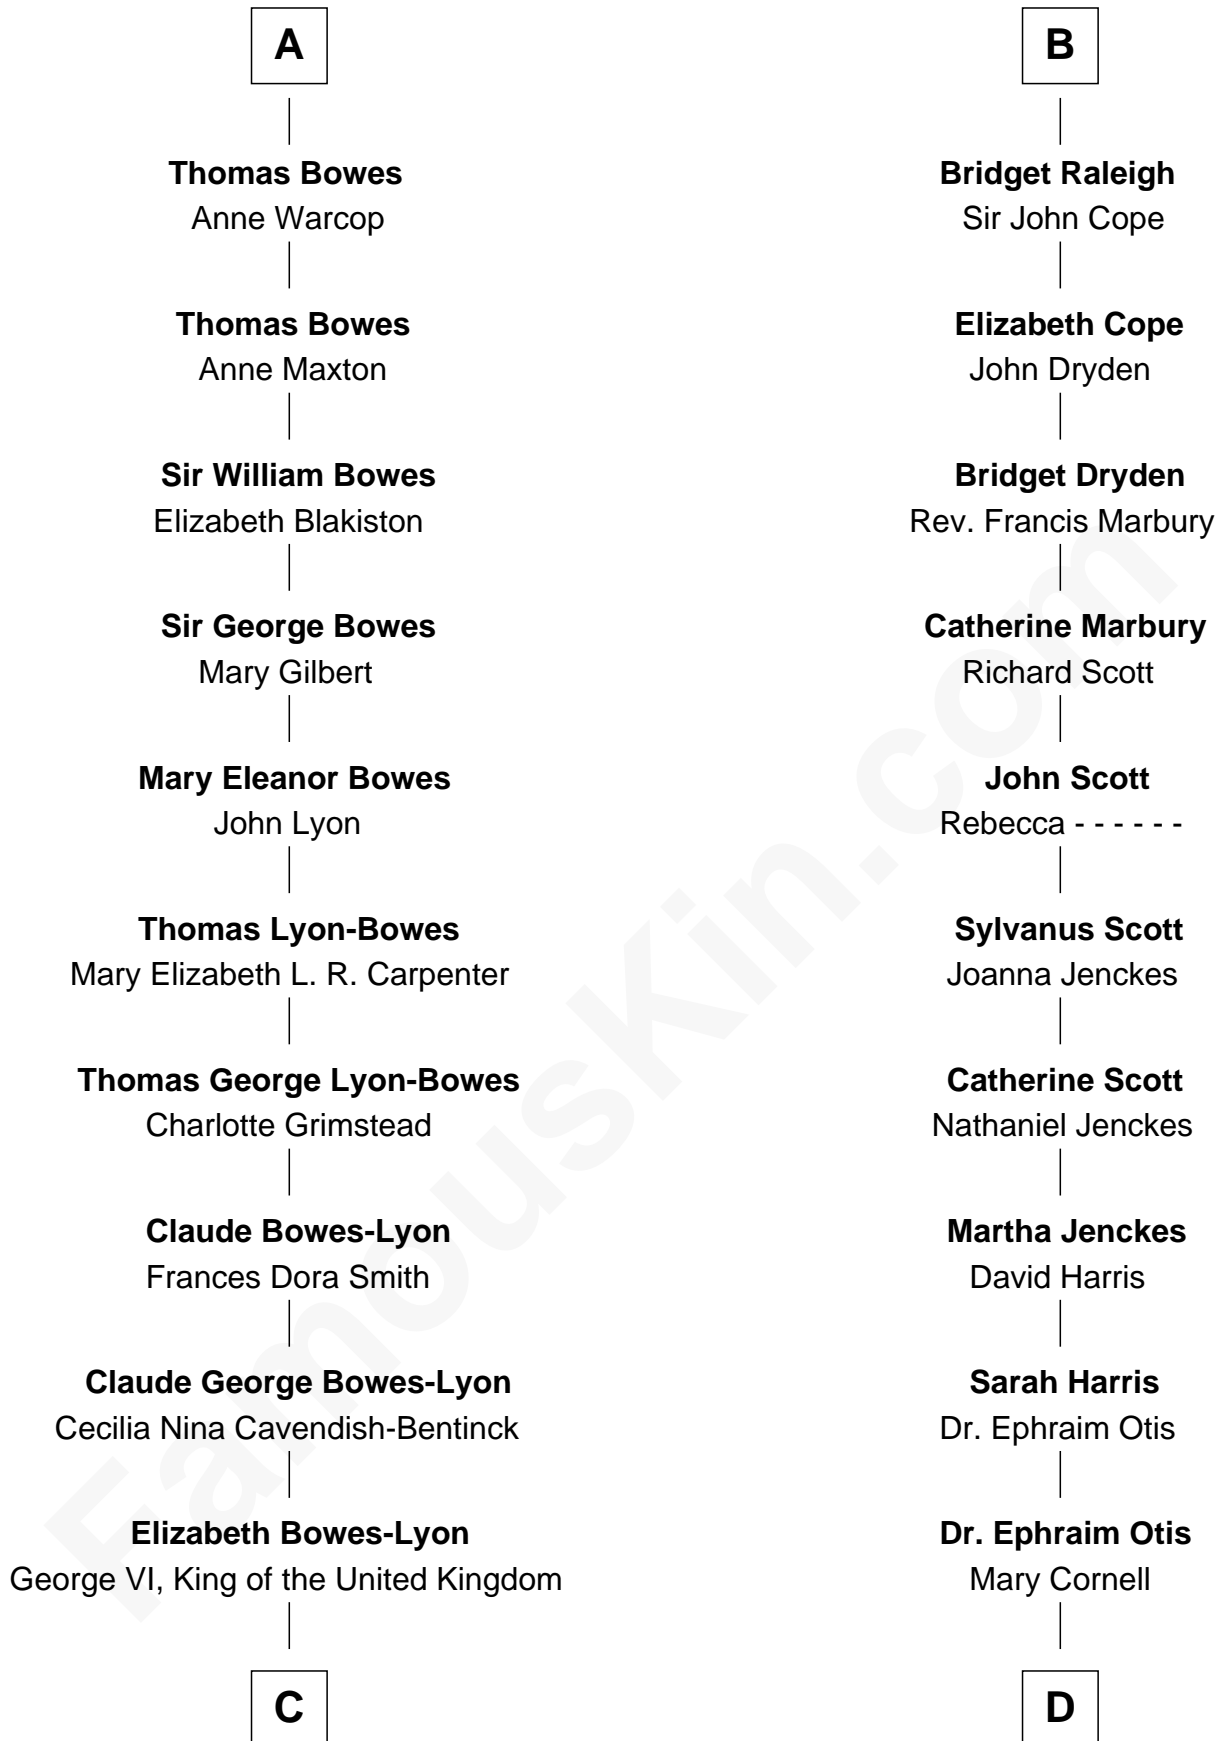

FamousKin.com Relationship Chart of

Prince William

Prince of Wales

19th cousin 1 time removed of

Amelia Earhart

Aviation Pioneer

Edmund Fitzalan

Alice de Warenne

C

Elizabeth II, Queen of the United Kingdom

Prince Philip of Edinburgh

Charles III, King of the United Kingdom

Princess Diana Frances Spencer

Prince William

Prince of Wales

D

Isaac Otis

Caroline Abigail Curtis

Alfred Gideon Otis

Amelia Josephine Harres

Amelia Otis

Edwin Stanton Earhart

Amelia Earhart

Aviation Pioneer