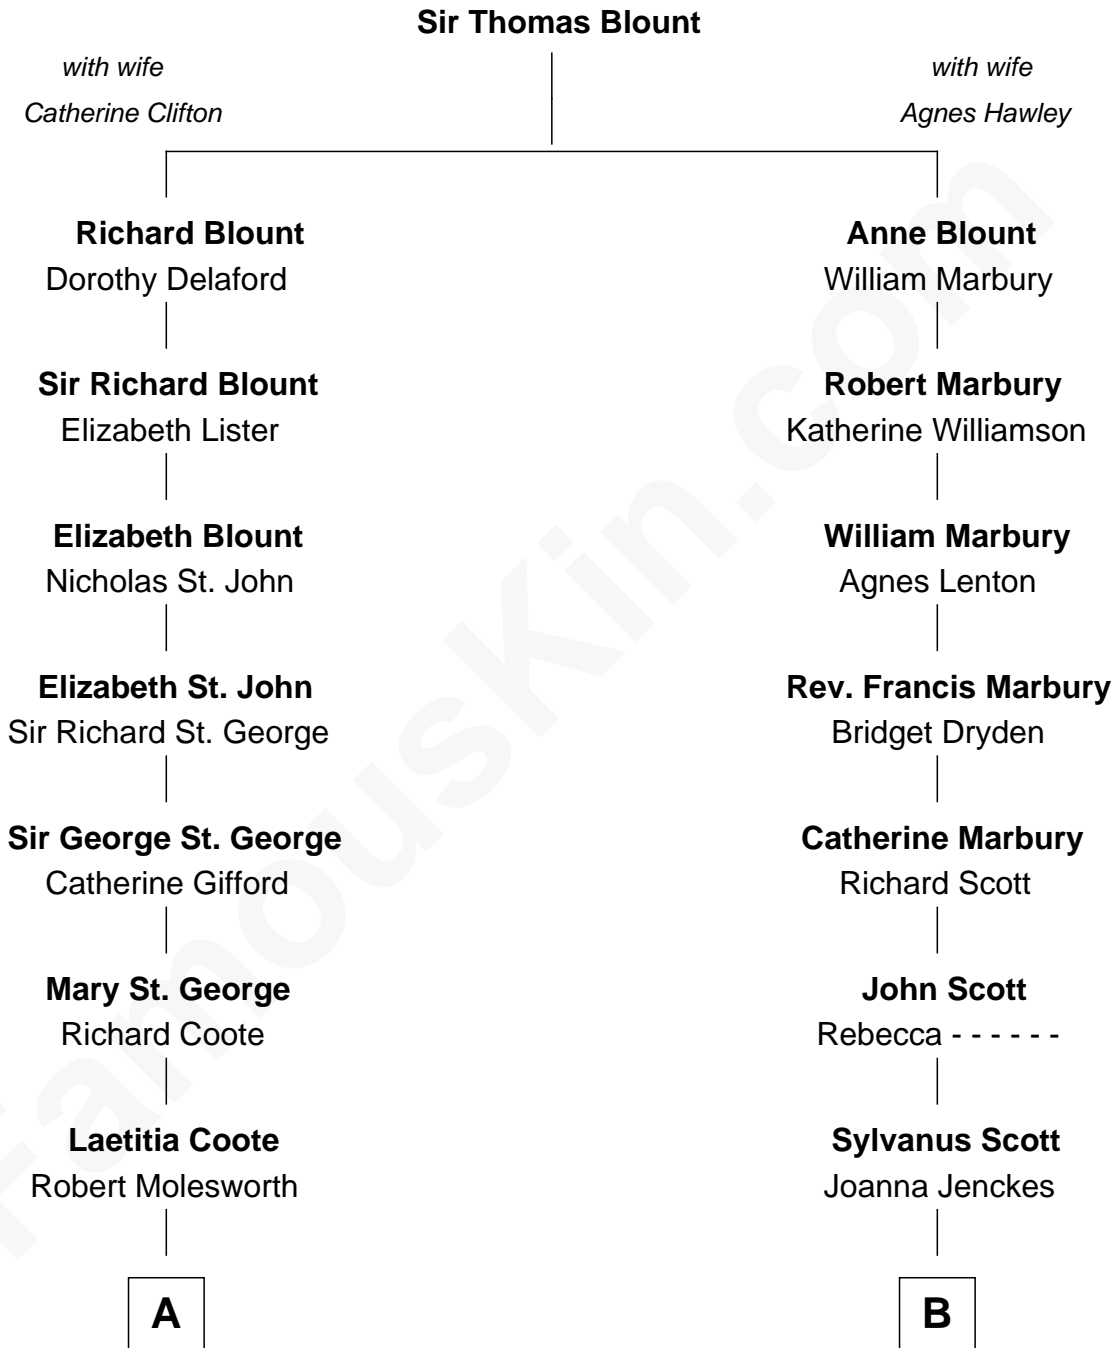

FamousKin.com
Relationship Chart of
Prince William
Prince of Wales

14th cousin 2 times removed of

Amelia Earhart
Aviation Pioneer

A

Richard Molesworth

Mary Jenney Ussher

Louisa Molesworth

William Brabazon Ponsonby

Mary Elizabeth Ponsonby

Charles Grey

Elizabeth Grey

John Crocker Bulteel

Louisa Emily Charlotte Bulteel

Edward Charles Baring

Margaret Baring

Charles Robert Spencer

Albert Edward John Spencer

Cynthia Elinor Beatrix Hamilton

Edward John Spencer

Frances Ruth Burke Roche

Princess Diana Frances Spencer

Charles III, King of the United Kingdom

Prince William

Prince of Wales