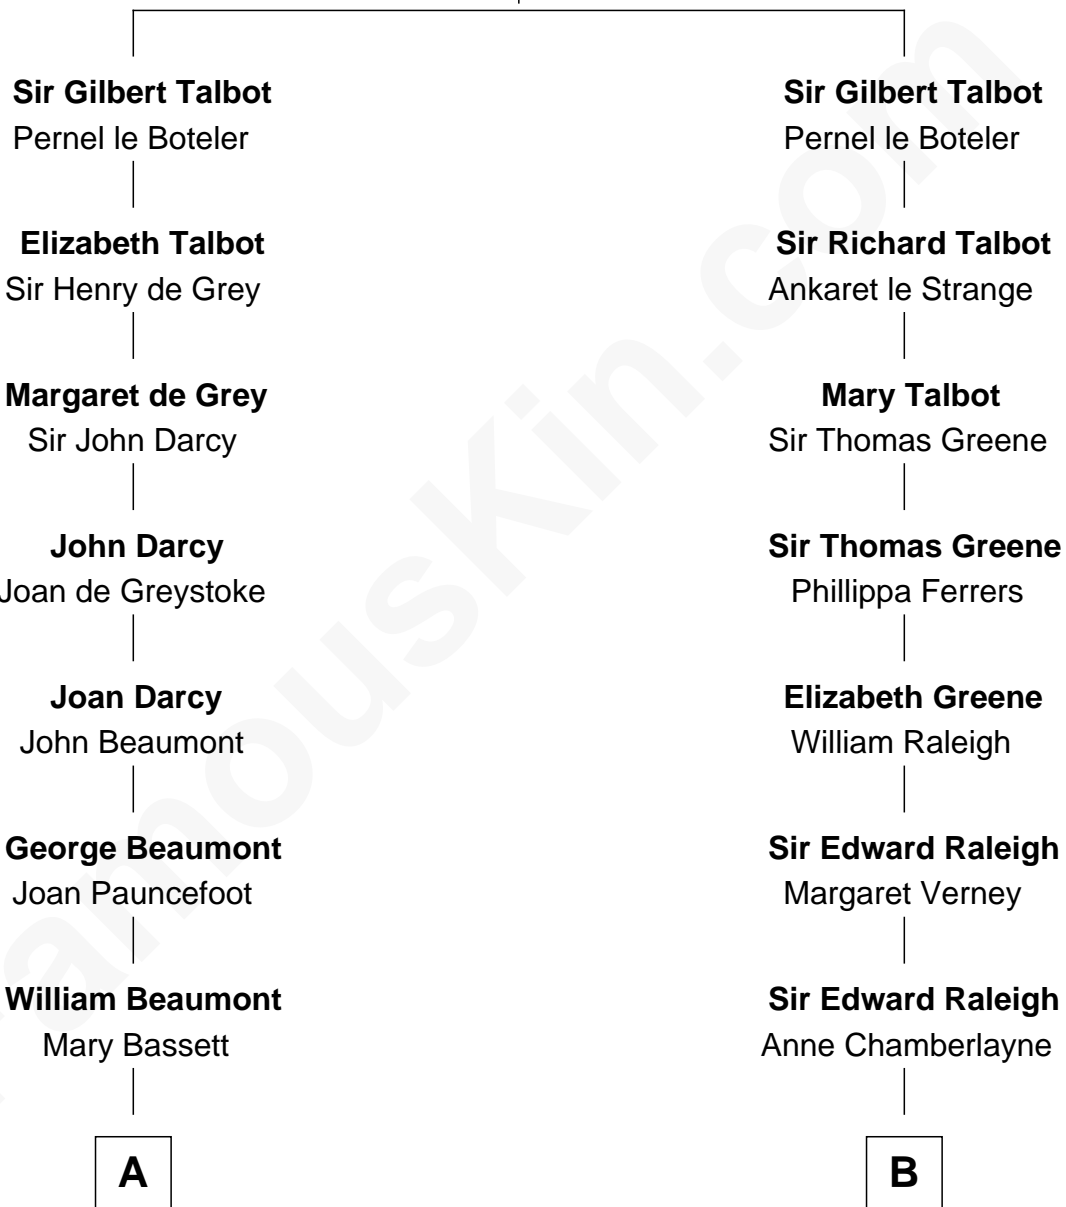

FamousKin.com

Relationship Chart of

Prince William

Prince of Wales

20th cousin 1 time removed of

Amelia Earhart

Aviation Pioneer

Richard Talbot
Elizabeth Comyn

C

Rosalind Cecilia Caroline Bingham

James Albert Edward Hamilton

Cynthia Elinor Beatrix Hamilton

Albert Edward John Spencer

Edward John Spencer

Frances Ruth Burke Roche

Princess Diana Frances Spencer

Charles III, King of the United Kingdom

Prince William

Prince of Wales

D

Isaac Otis

Caroline Abigail Curtis

Alfred Gideon Otis

Amelia Josephine Harres