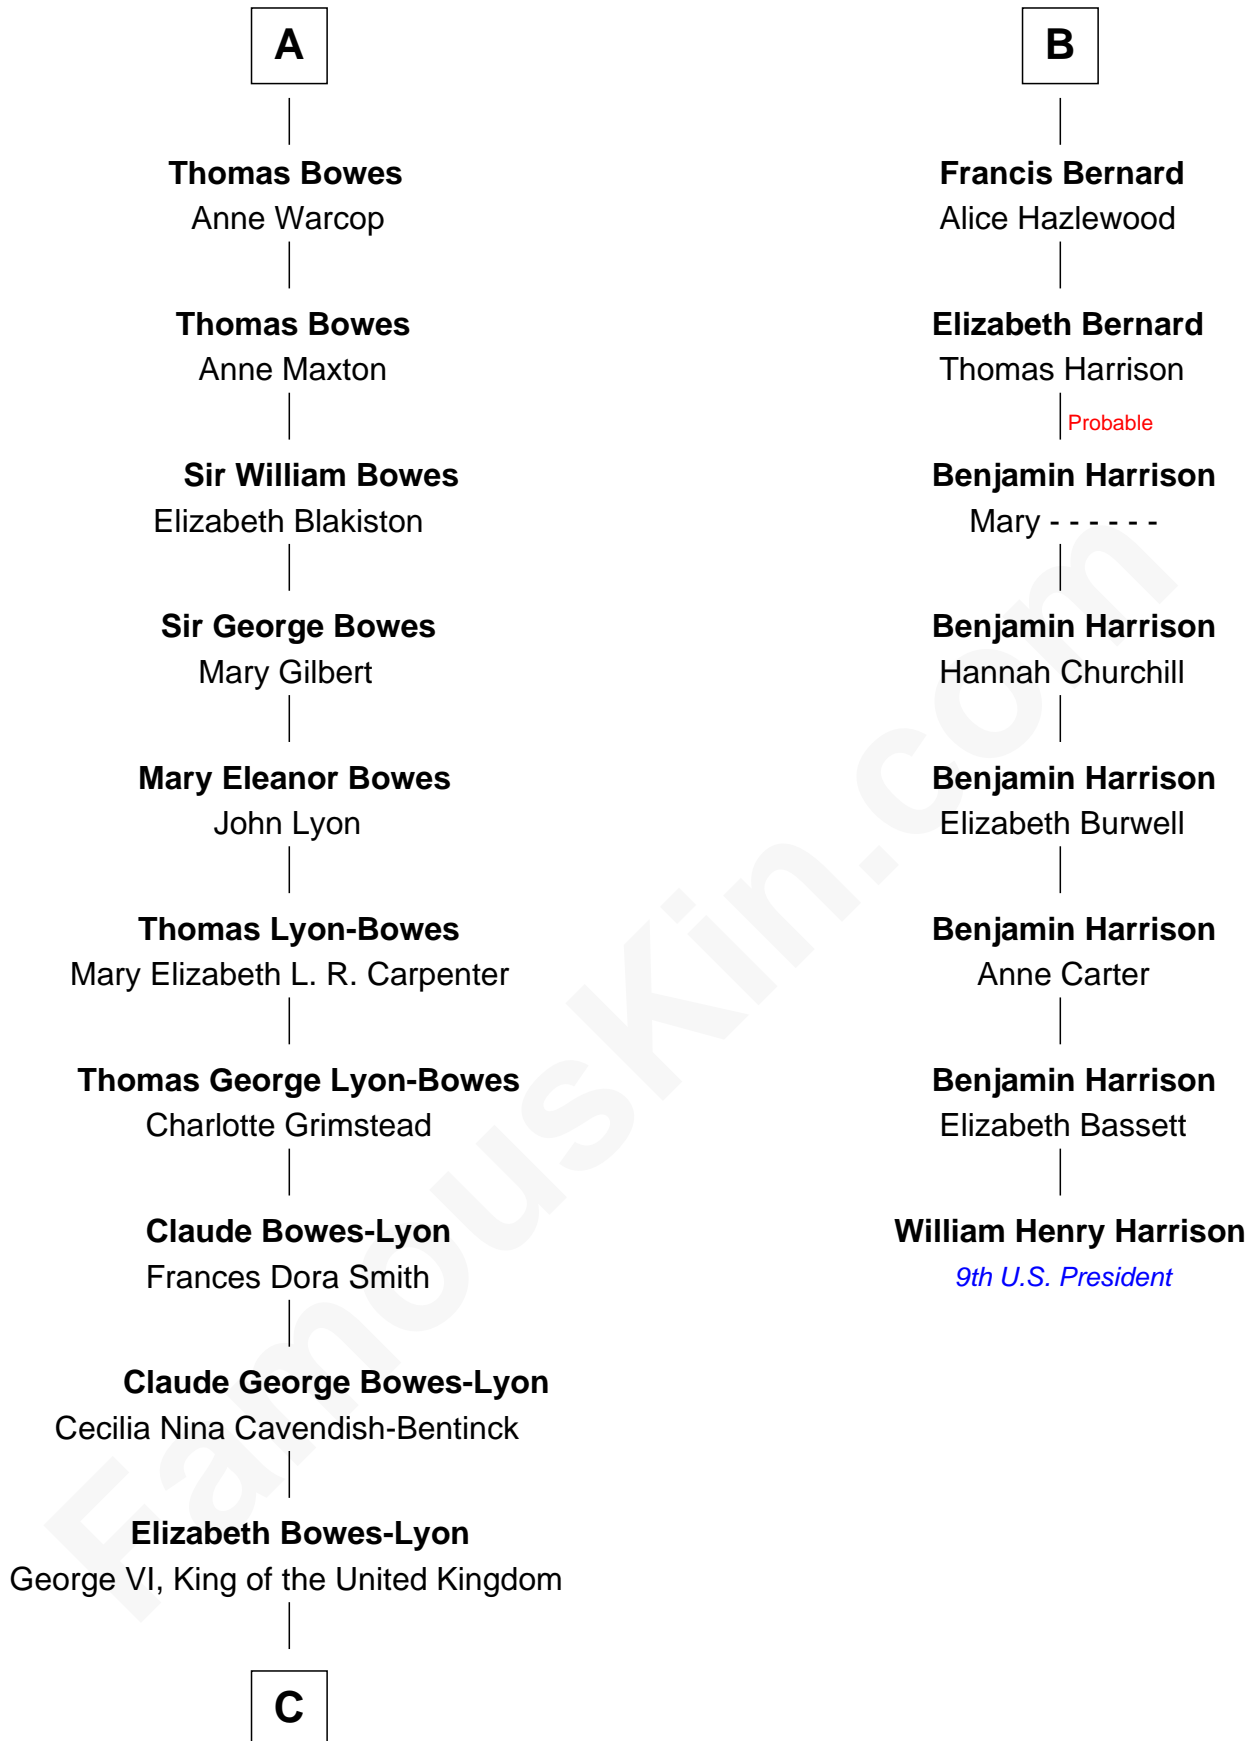

FamousKin.com
Relationship Chart of
Prince William
Prince of Wales

14th cousin 5 times removed of
William Henry Harrison
9th U.S. President

Sir Thomas de Beauchamp
 Katherine de Mortimer

C

Elizabeth II, Queen of the United Kingdom

Prince Philip of Edinburgh

Charles III, King of the United Kingdom

Princess Diana Frances Spencer

Prince William

Prince of Wales