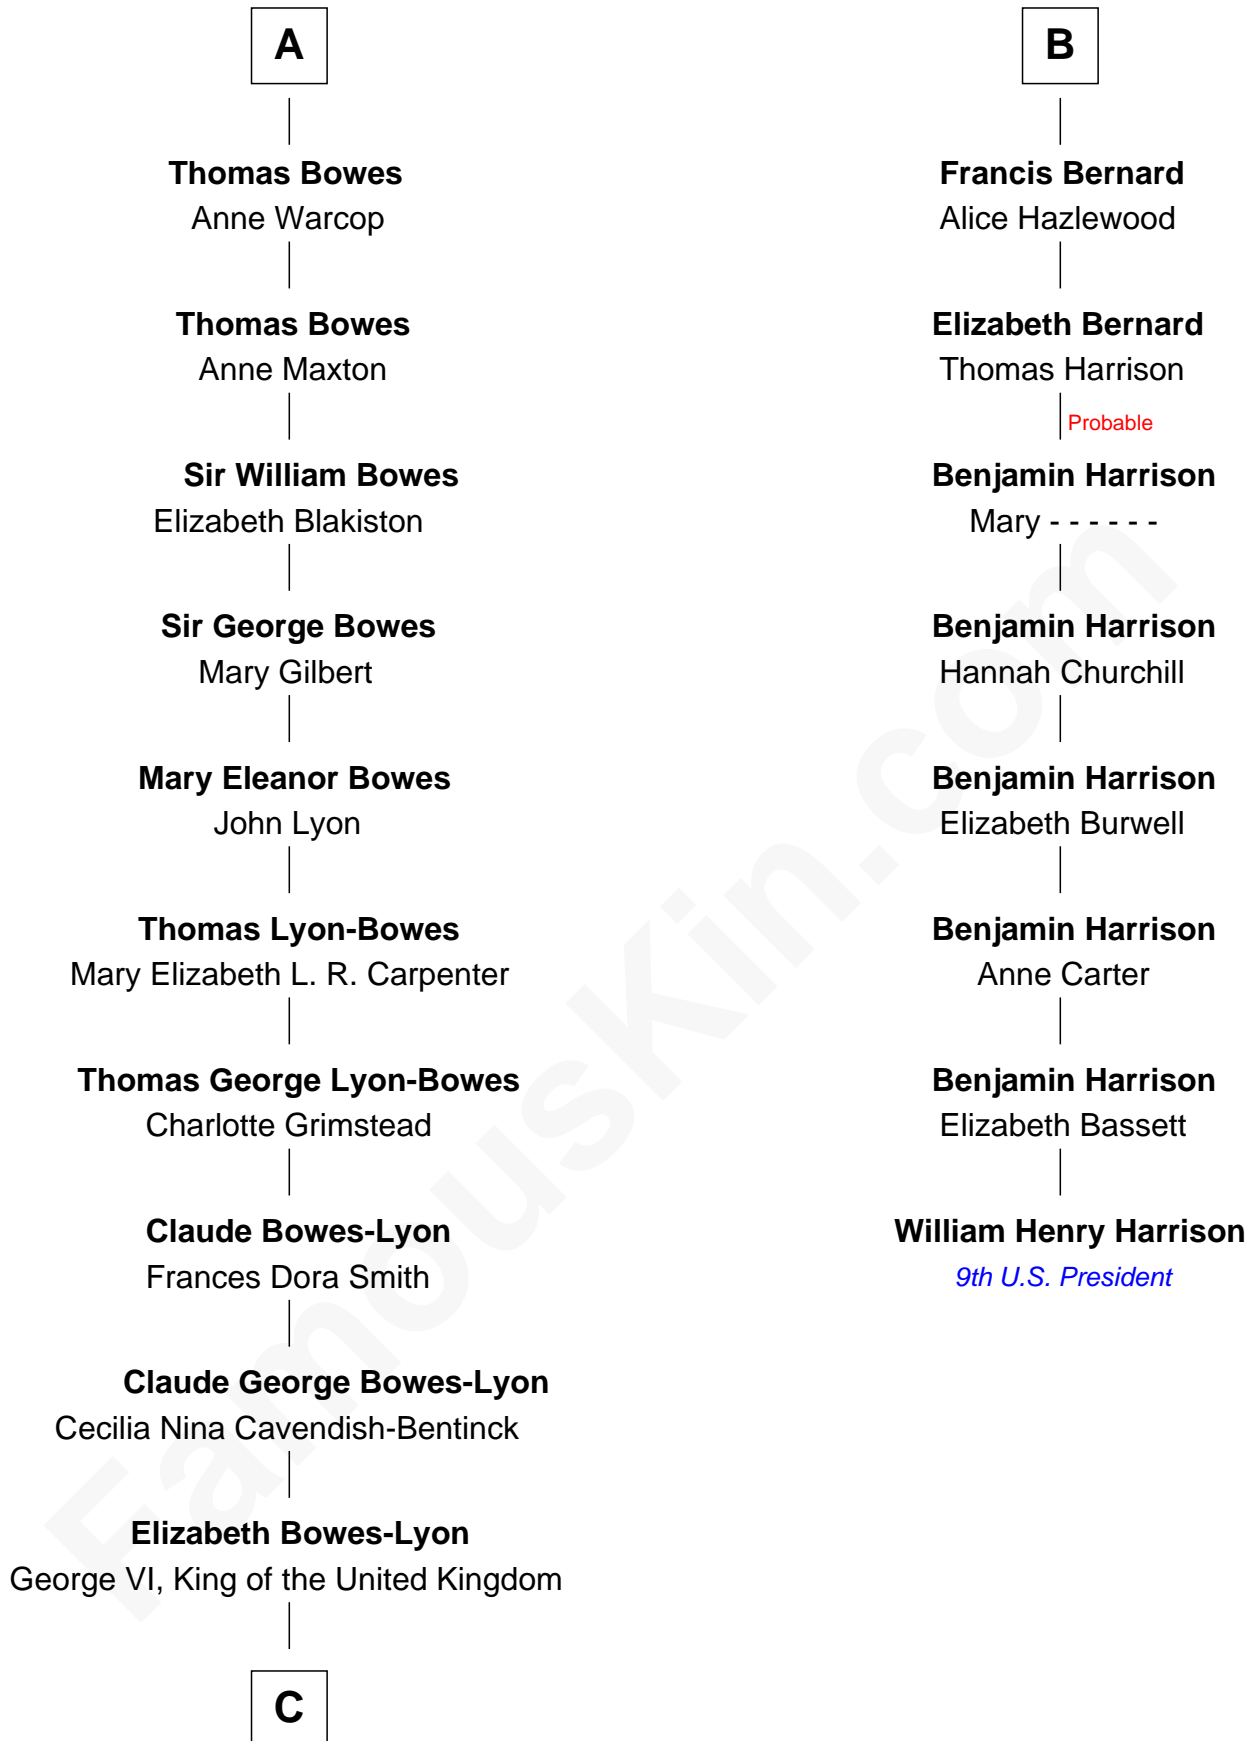

**FamousKin.com**  
**Relationship Chart of**  
**Prince William**  
*Prince of Wales*

**14th cousin 5 times removed of**  
**William Henry Harrison**  
*9th U.S. President*

**C**

**Elizabeth II, Queen of the United Kingdom**

Prince Philip of Edinburgh

**Charles III, King of the United Kingdom**

Princess Diana Frances Spencer

**Prince William**

*Prince of Wales*