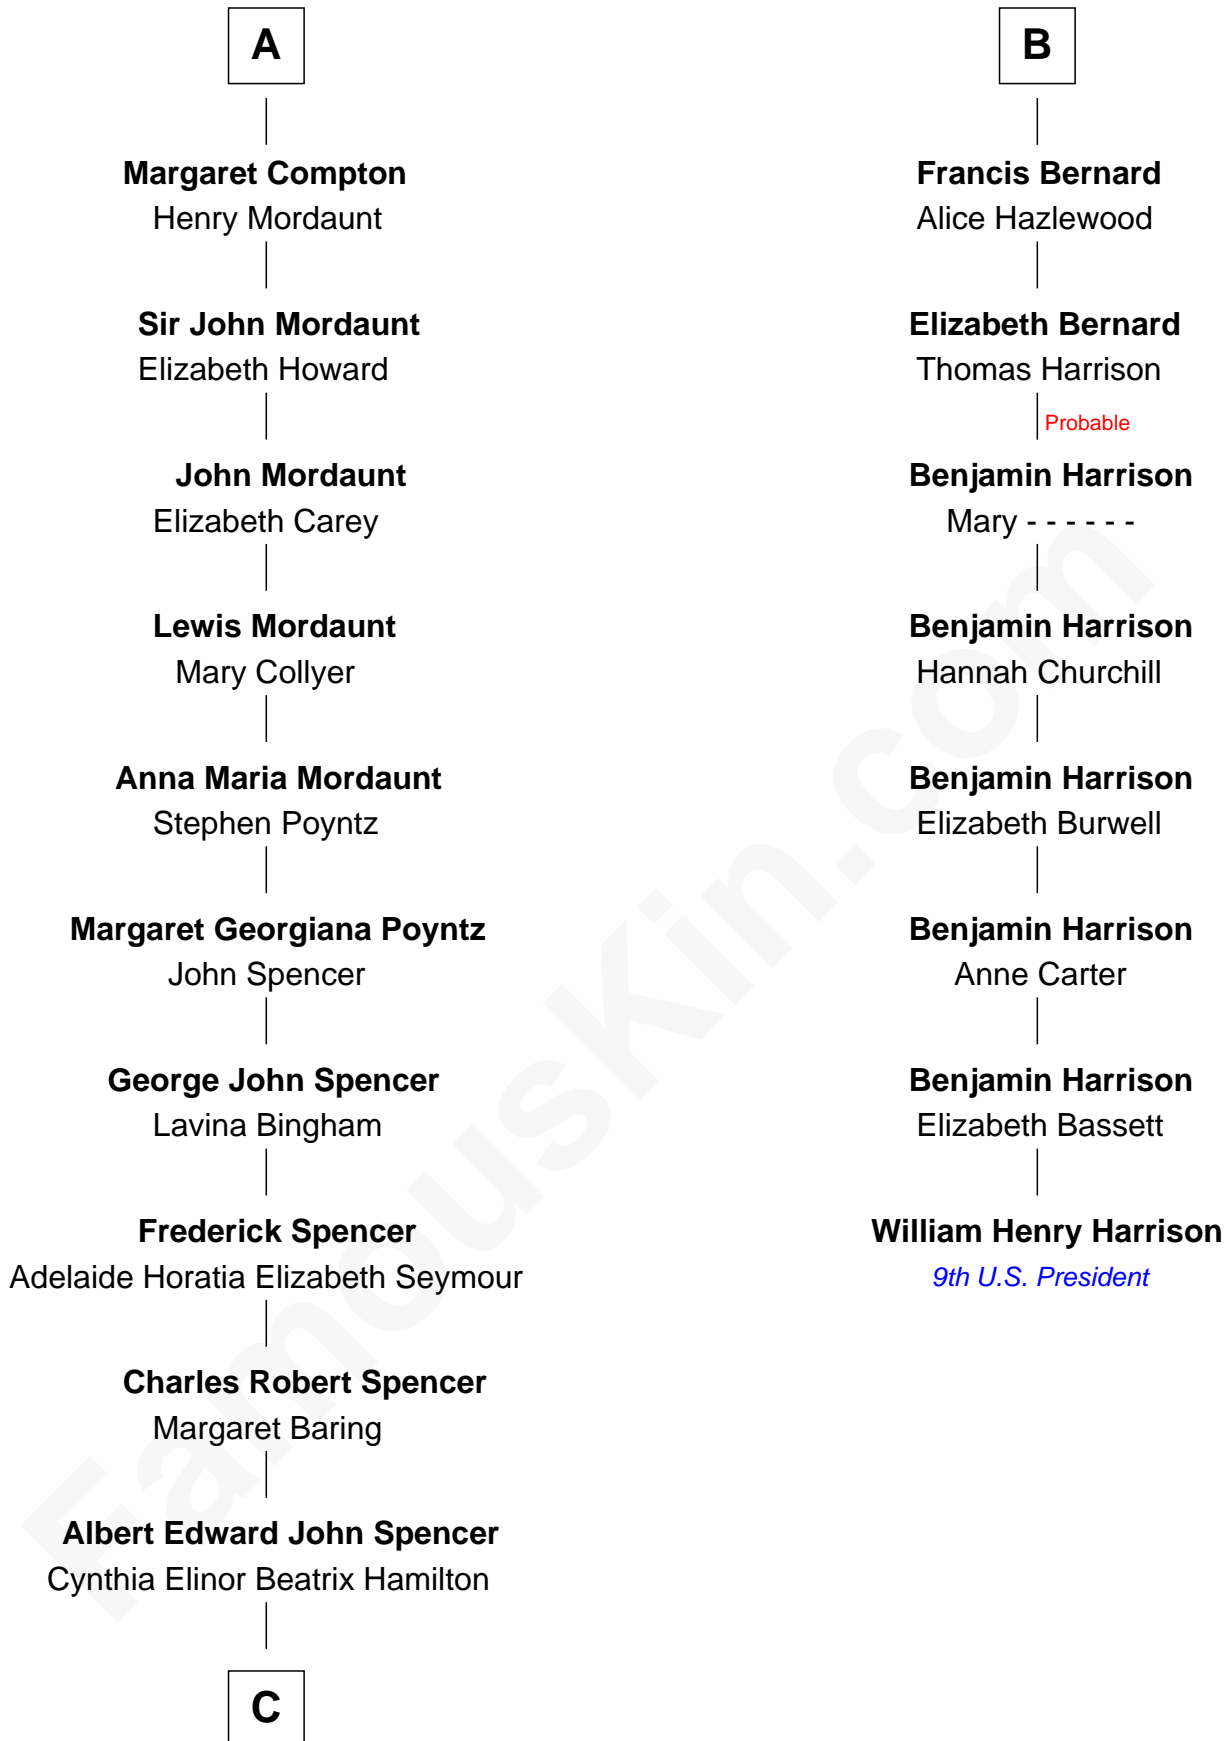

FamousKin.com
Relationship Chart of
Prince William
Prince of Wales

14th cousin 5 times removed of
William Henry Harrison
9th U.S. President

Sir Ralph de Neville
 Alice de Audley

C

Edward John Spencer
Frances Ruth Burke Roche

Princess Diana Frances Spencer
Charles III, King of the United Kingdom

Prince William
Prince of Wales

FamousKin.com