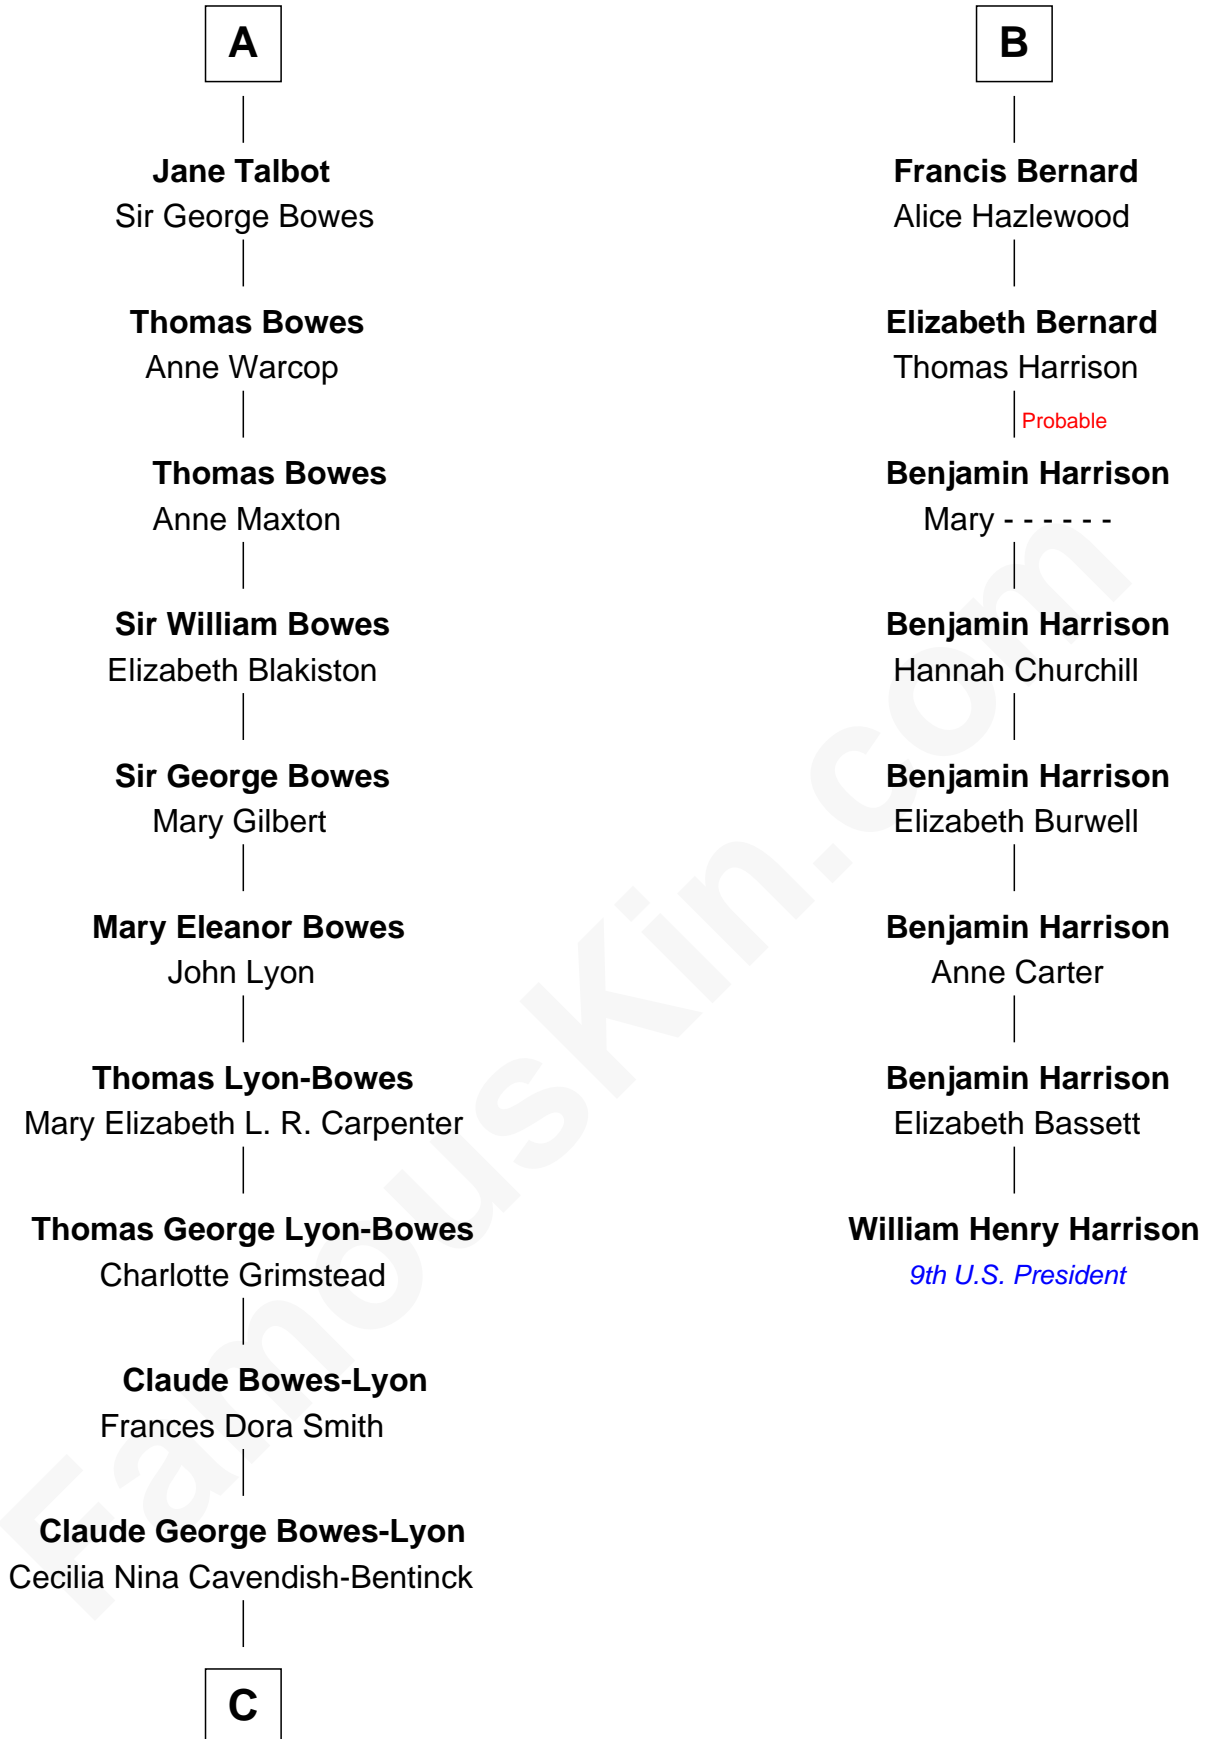

FamousKin.com
Relationship Chart of
Prince William
Prince of Wales

14th cousin 6 times removed of
William Henry Harrison
9th U.S. President

C

Elizabeth Bowes-Lyon

George VI, King of the United Kingdom

Elizabeth II, Queen of the United Kingdom

Prince Philip of Edinburgh

Charles III, King of the United Kingdom

Princess Diana Frances Spencer

Prince William

Prince of Wales