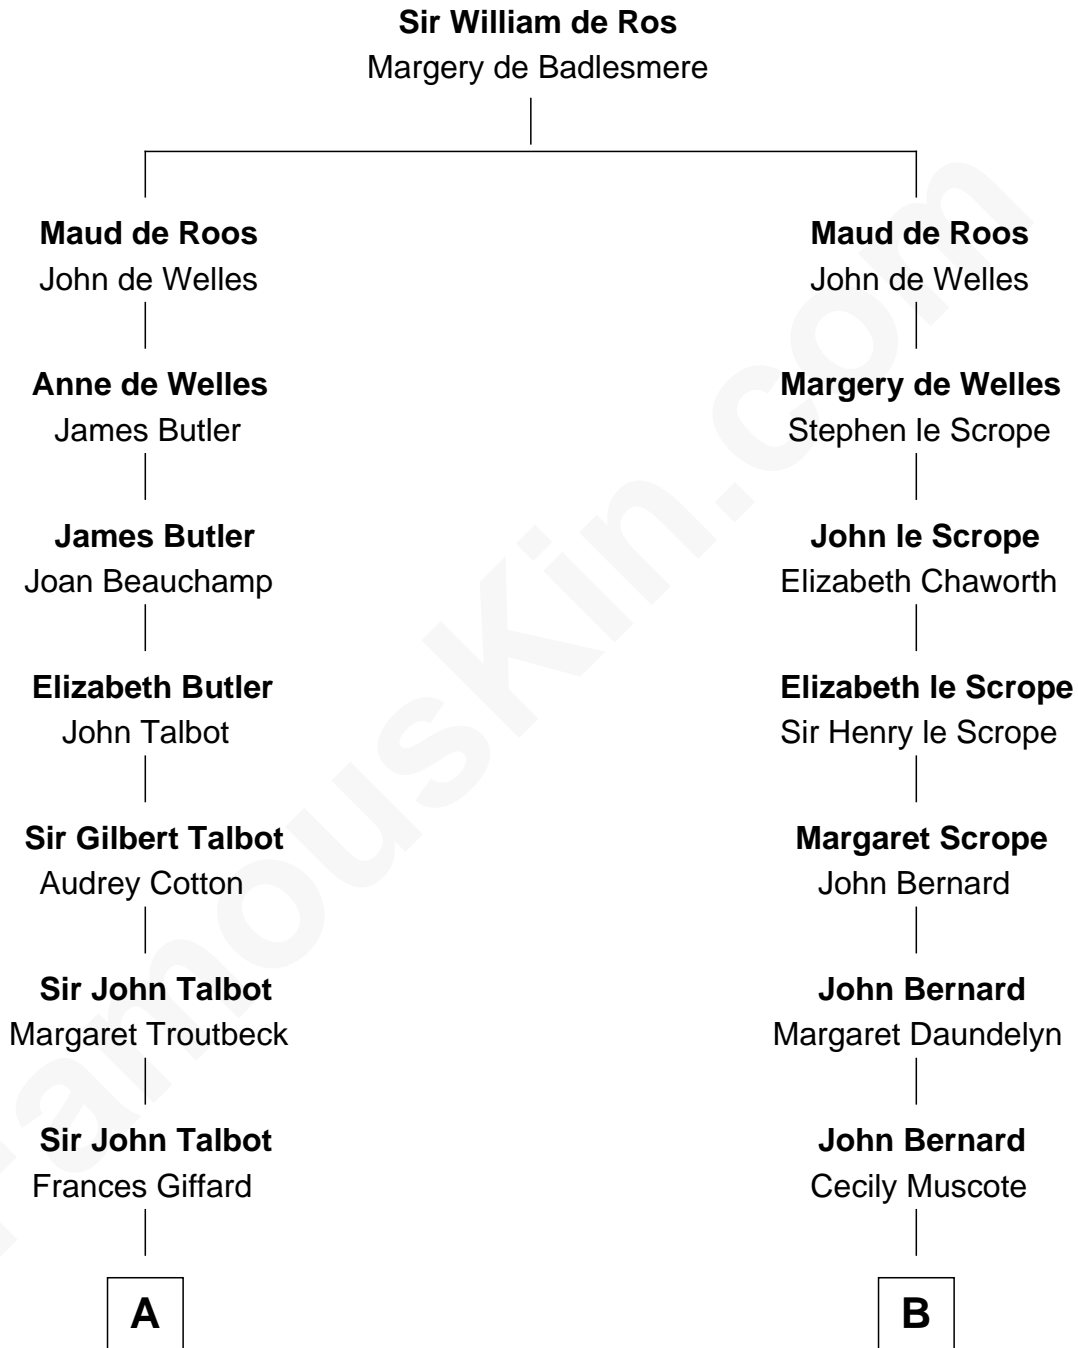

FamousKin.com
Relationship Chart of
Prince William
Prince of Wales

14th cousin 6 times removed of
William Henry Harrison
9th U.S. President

C

Elizabeth Bowes-Lyon

George VI, King of the United Kingdom

Elizabeth II, Queen of the United Kingdom

Prince Philip of Edinburgh

Charles III, King of the United Kingdom

Princess Diana Frances Spencer

Prince William

Prince of Wales