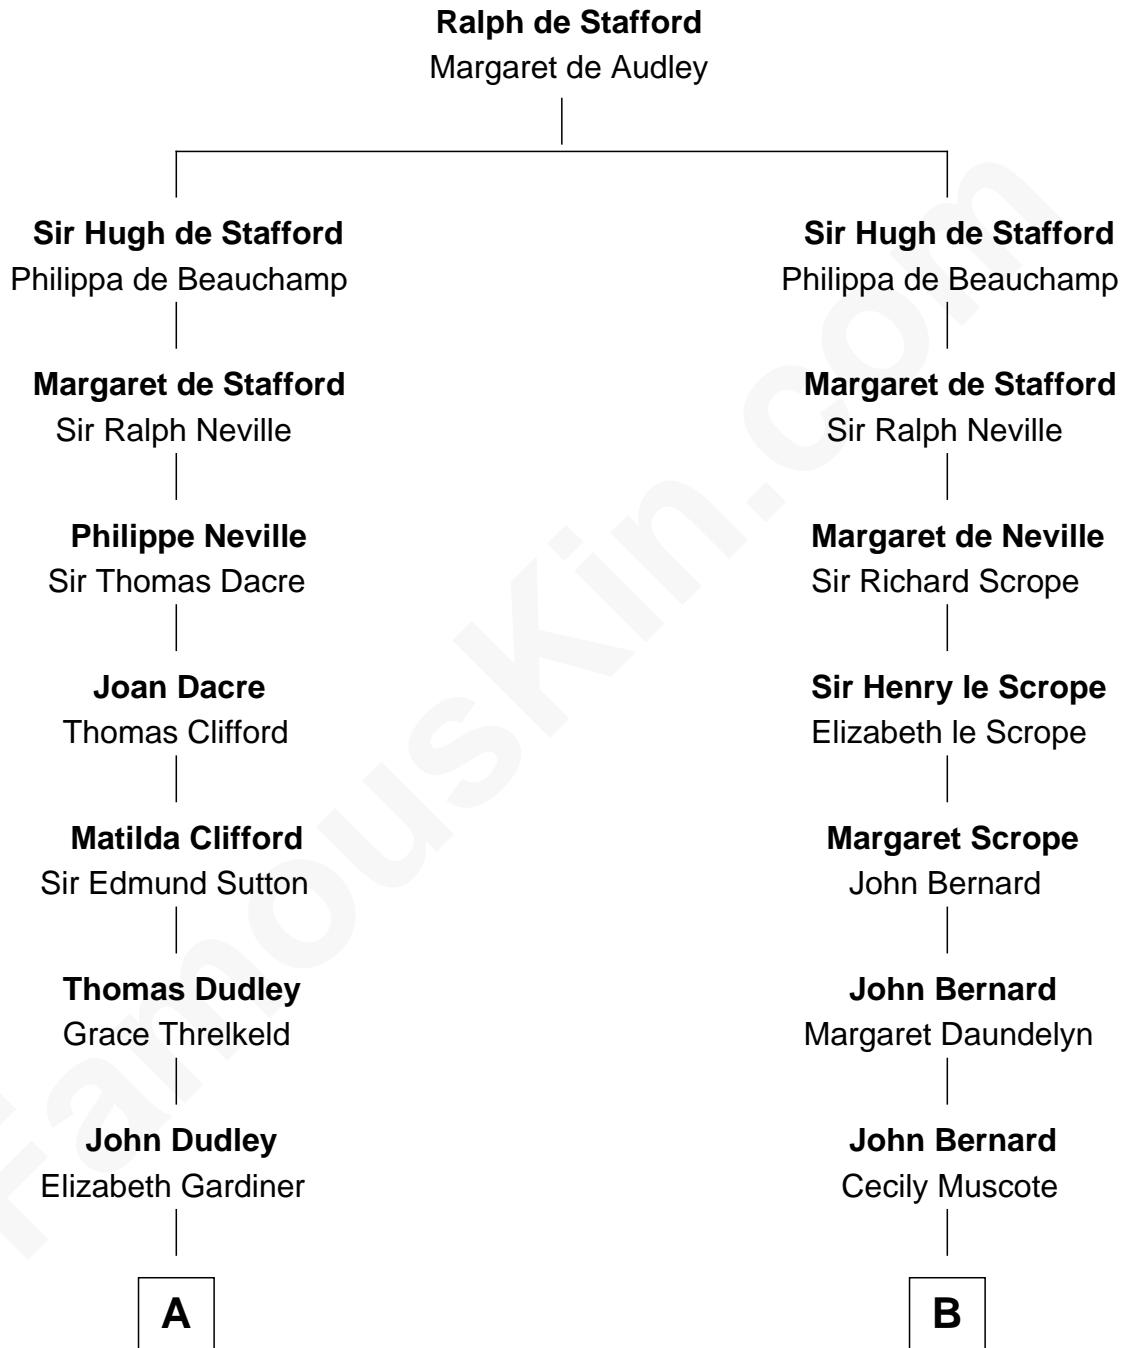

FamousKin.com
Relationship Chart of
Prince William
Prince of Wales

14th cousin 5 times removed of
William Henry Harrison
9th U.S. President

C

—
Edward John Spencer
Frances Ruth Burke Roche

—
Princess Diana Frances Spencer
Charles III, King of the United Kingdom

—
Prince William
Prince of Wales

FamousKin.com