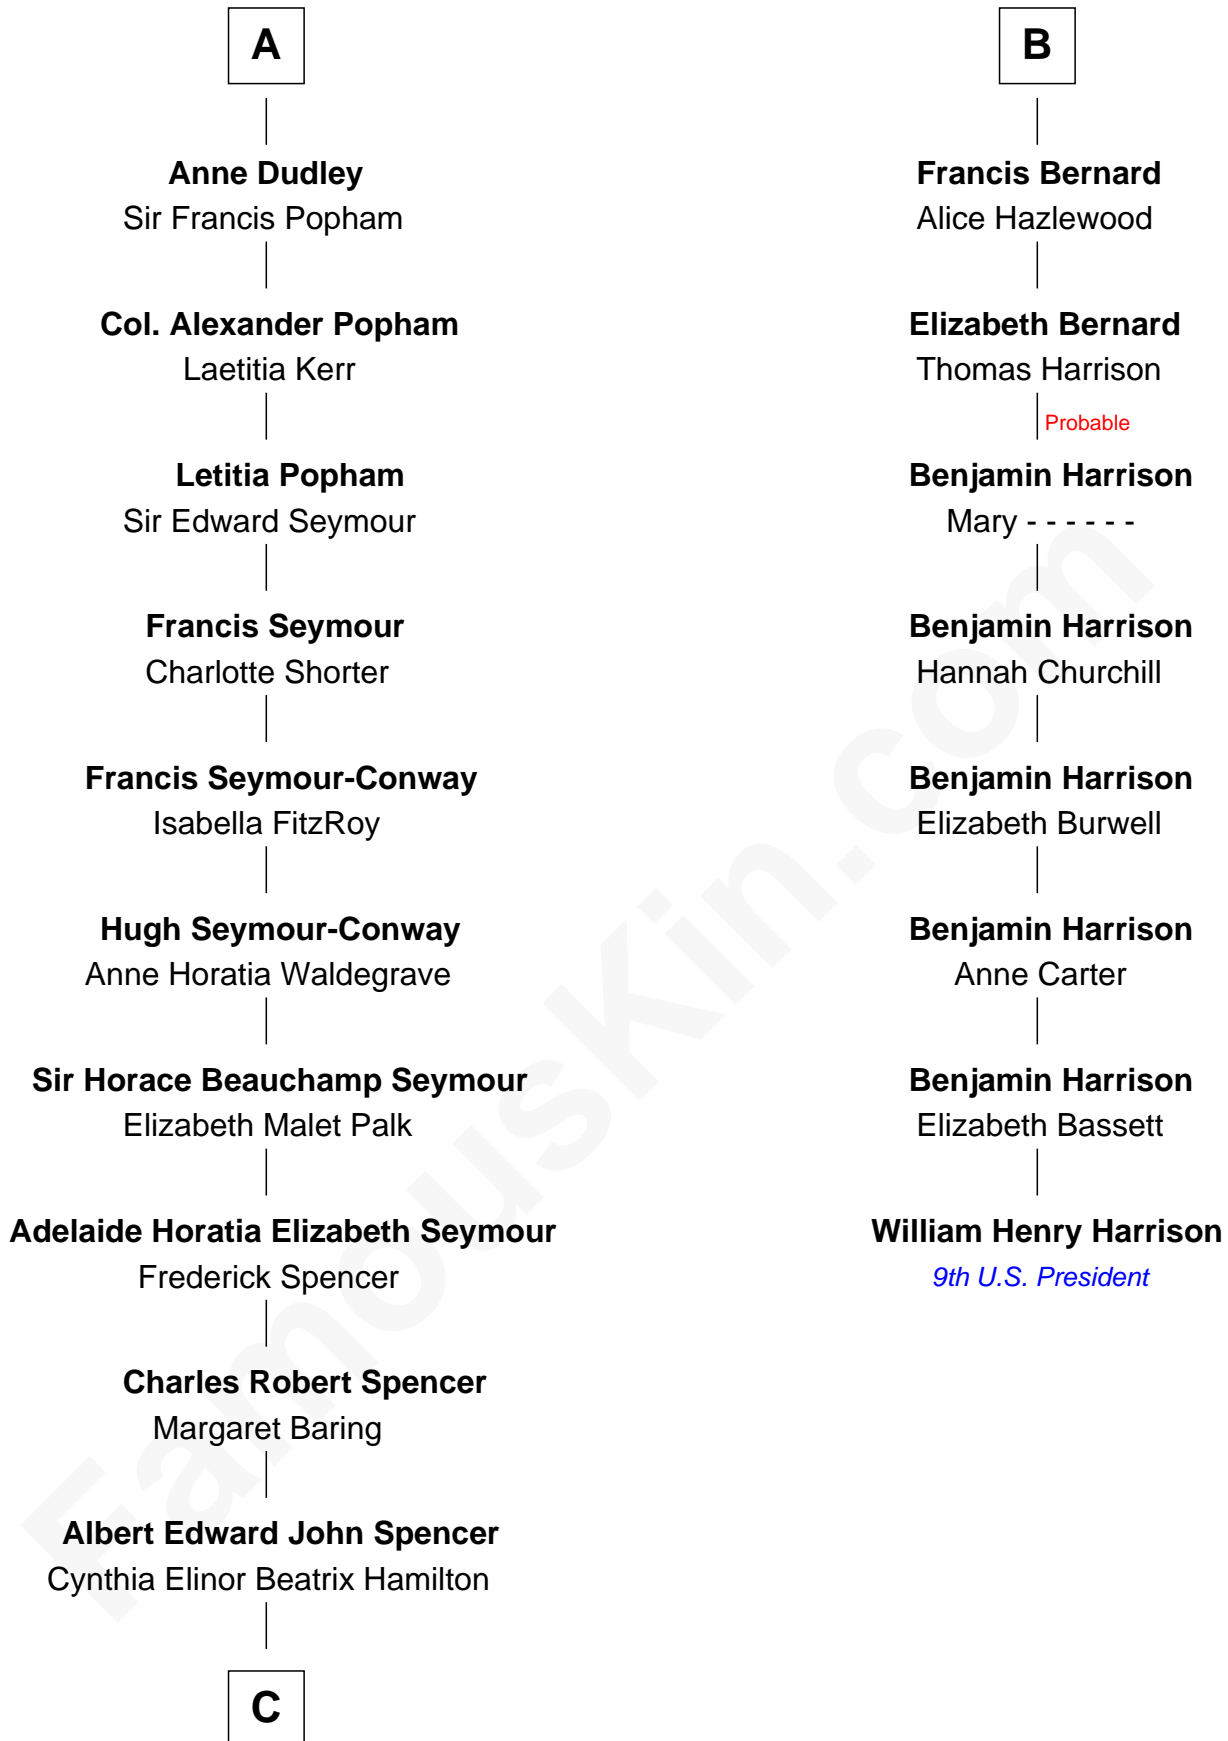

FamousKin.com
Relationship Chart of
Prince William
Prince of Wales

14th cousin 5 times removed of
William Henry Harrison
9th U.S. President

C

—
Edward John Spencer
Frances Ruth Burke Roche

—
Princess Diana Frances Spencer
Charles III, King of the United Kingdom

—
Prince William
Prince of Wales

FamousKin.com