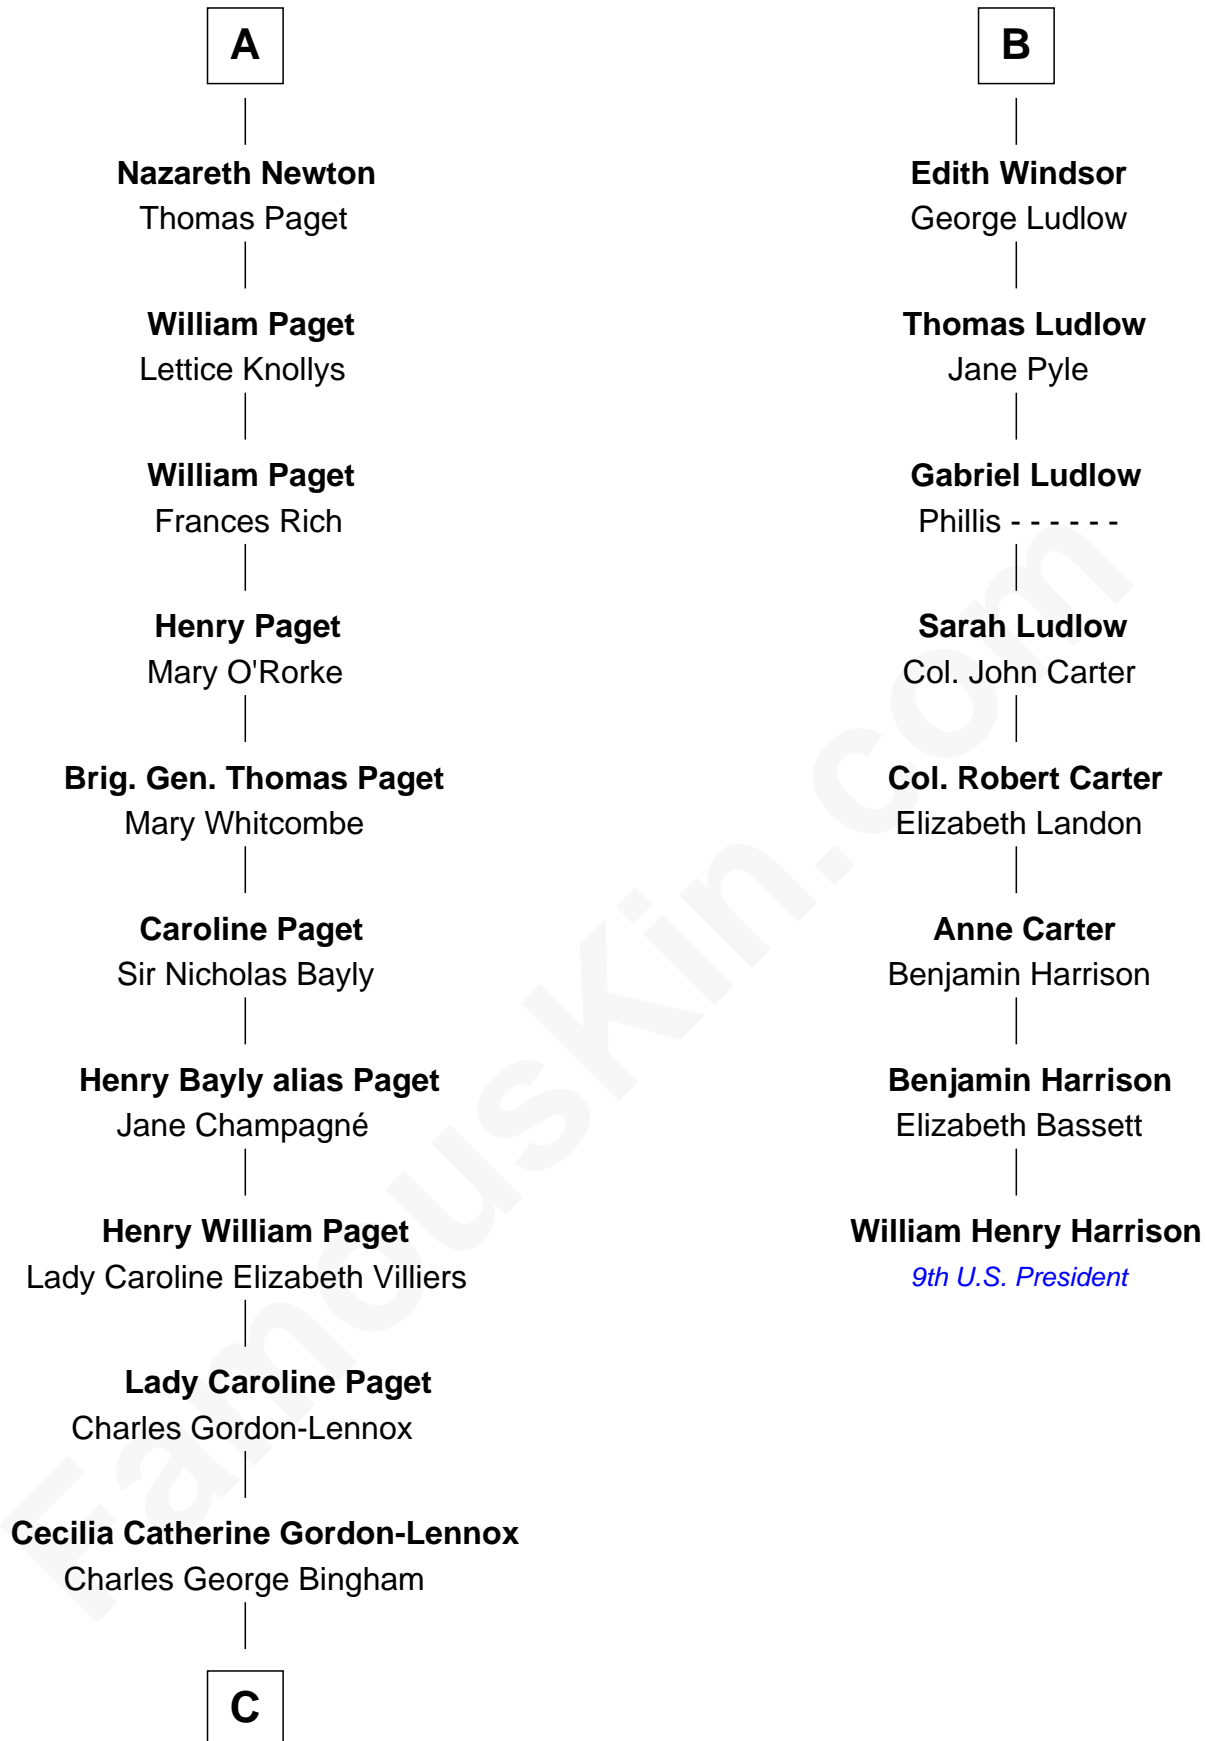

FamousKin.com
Relationship Chart of
Prince William
Prince of Wales

14th cousin 7 times removed of
William Henry Harrison
9th U.S. President

Sir Hugh de Courtenay
 Agnes de St. John

C

Rosalind Cecilia Caroline Bingham

James Albert Edward Hamilton

Cynthia Elinor Beatrix Hamilton

Albert Edward John Spencer

Edward John Spencer

Frances Ruth Burke Roche

Princess Diana Frances Spencer

Charles III, King of the United Kingdom

Prince William