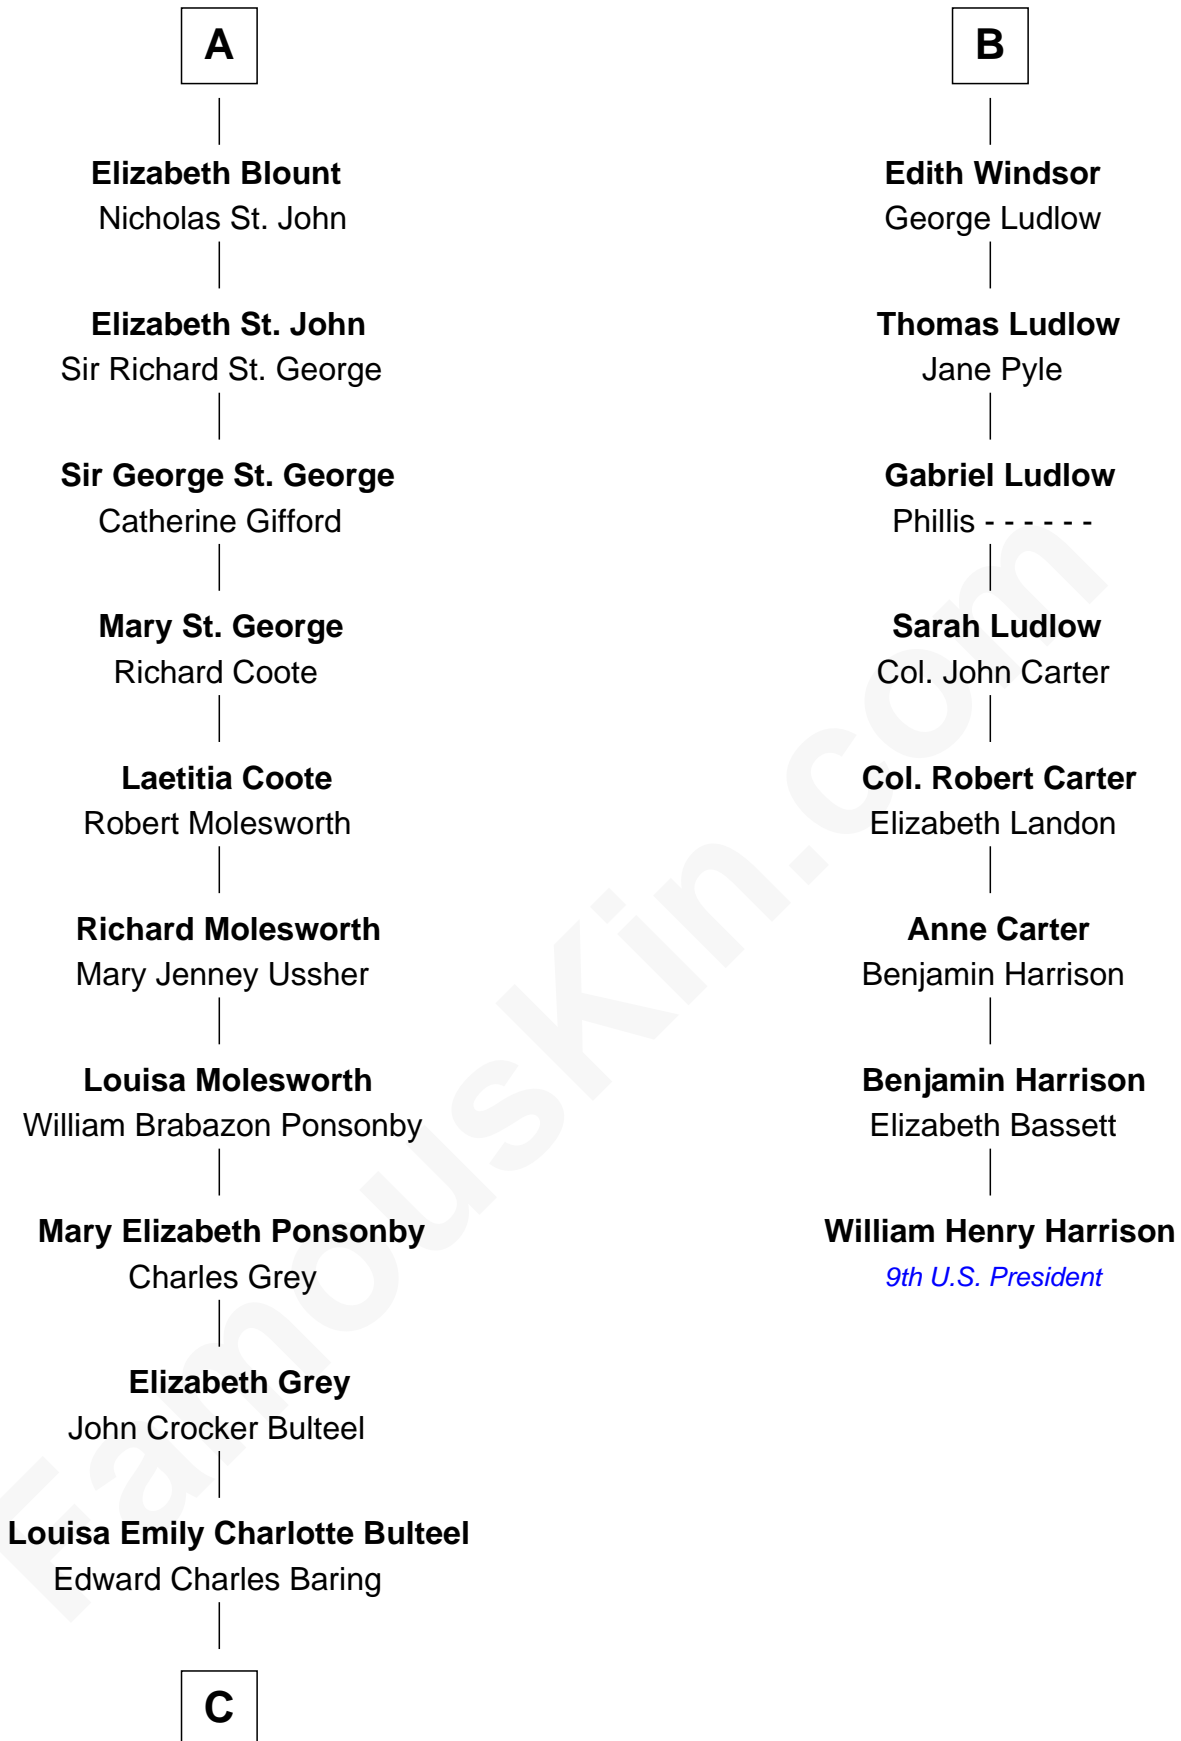

**FamousKin.com**  
**Relationship Chart of**  
**Prince William**  
*Prince of Wales*

14th cousin 7 times removed of  
**William Henry Harrison**  
*9th U.S. President*

**Sir Thomas de Swynnerton**

-----

**C**

—  
**Margaret Baring**

Charles Robert Spencer

—  
**Albert Edward John Spencer**

Cynthia Elinor Beatrix Hamilton

—  
**Edward John Spencer**

Frances Ruth Burke Roche

—  
**Princess Diana Frances Spencer**

Charles III, King of the United Kingdom

—  
**Prince William**

*Prince of Wales*