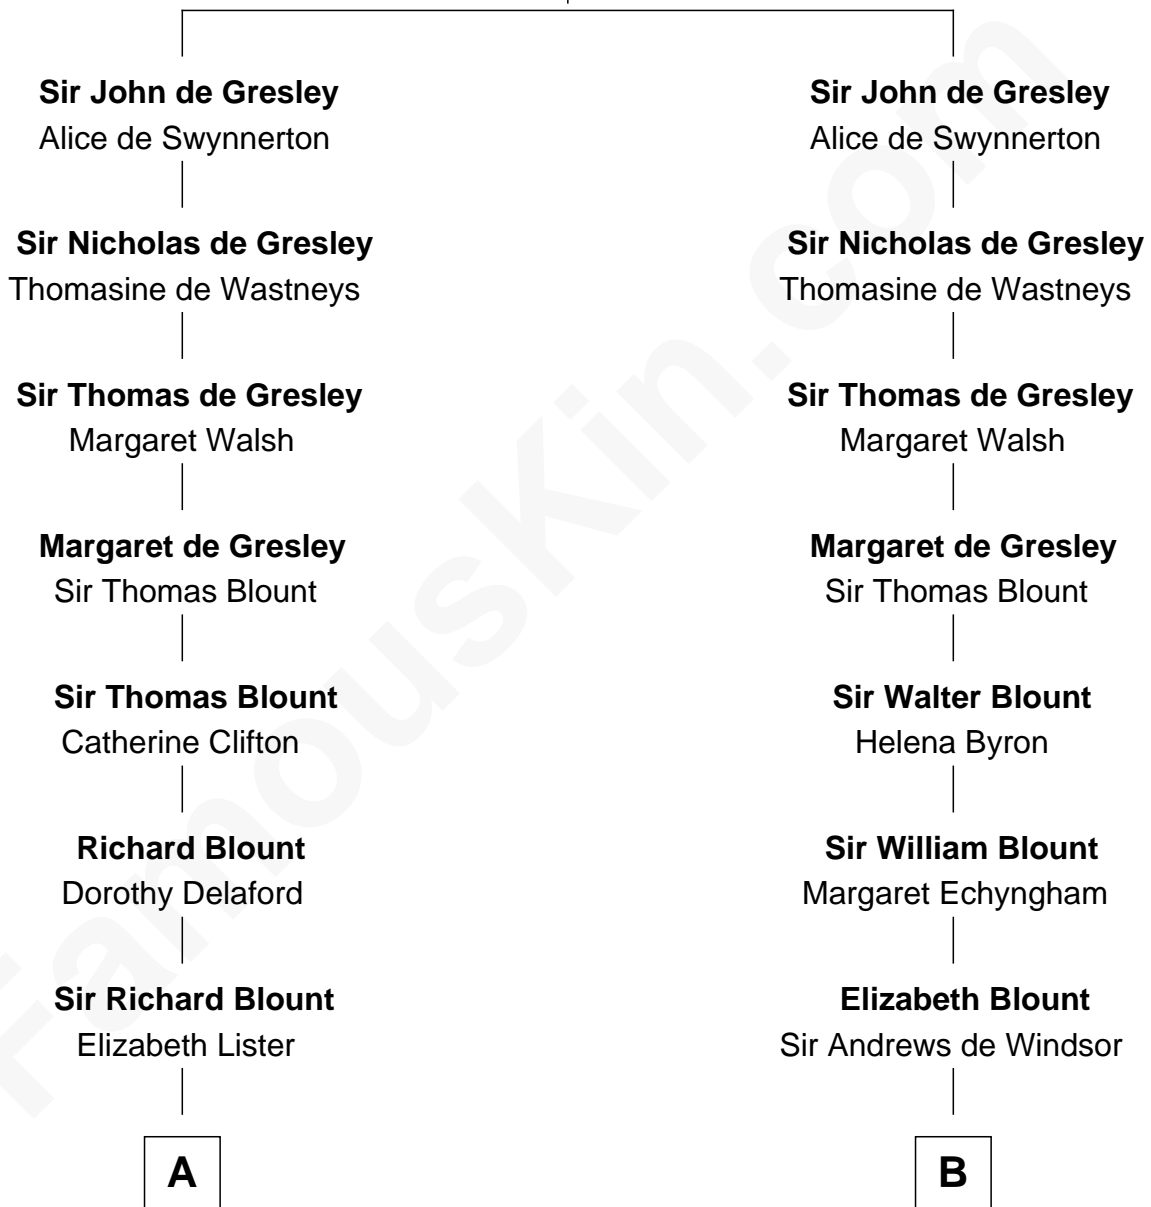

**FamousKin.com**  
**Relationship Chart of**  
**Prince William**  
*Prince of Wales*

14th cousin 7 times removed of  
**William Henry Harrison**  
*9th U.S. President*

**Sir Geoffrey de Gresley**  
 Margaret Gernon

**C**

**Margaret Baring**  
Charles Robert Spencer

**Albert Edward John Spencer**  
Cynthia Elinor Beatrix Hamilton

**Edward John Spencer**  
Frances Ruth Burke Roche

**Princess Diana Frances Spencer**  
Charles III, King of the United Kingdom

**Prince William**  
*Prince of Wales*

FamousKin.com