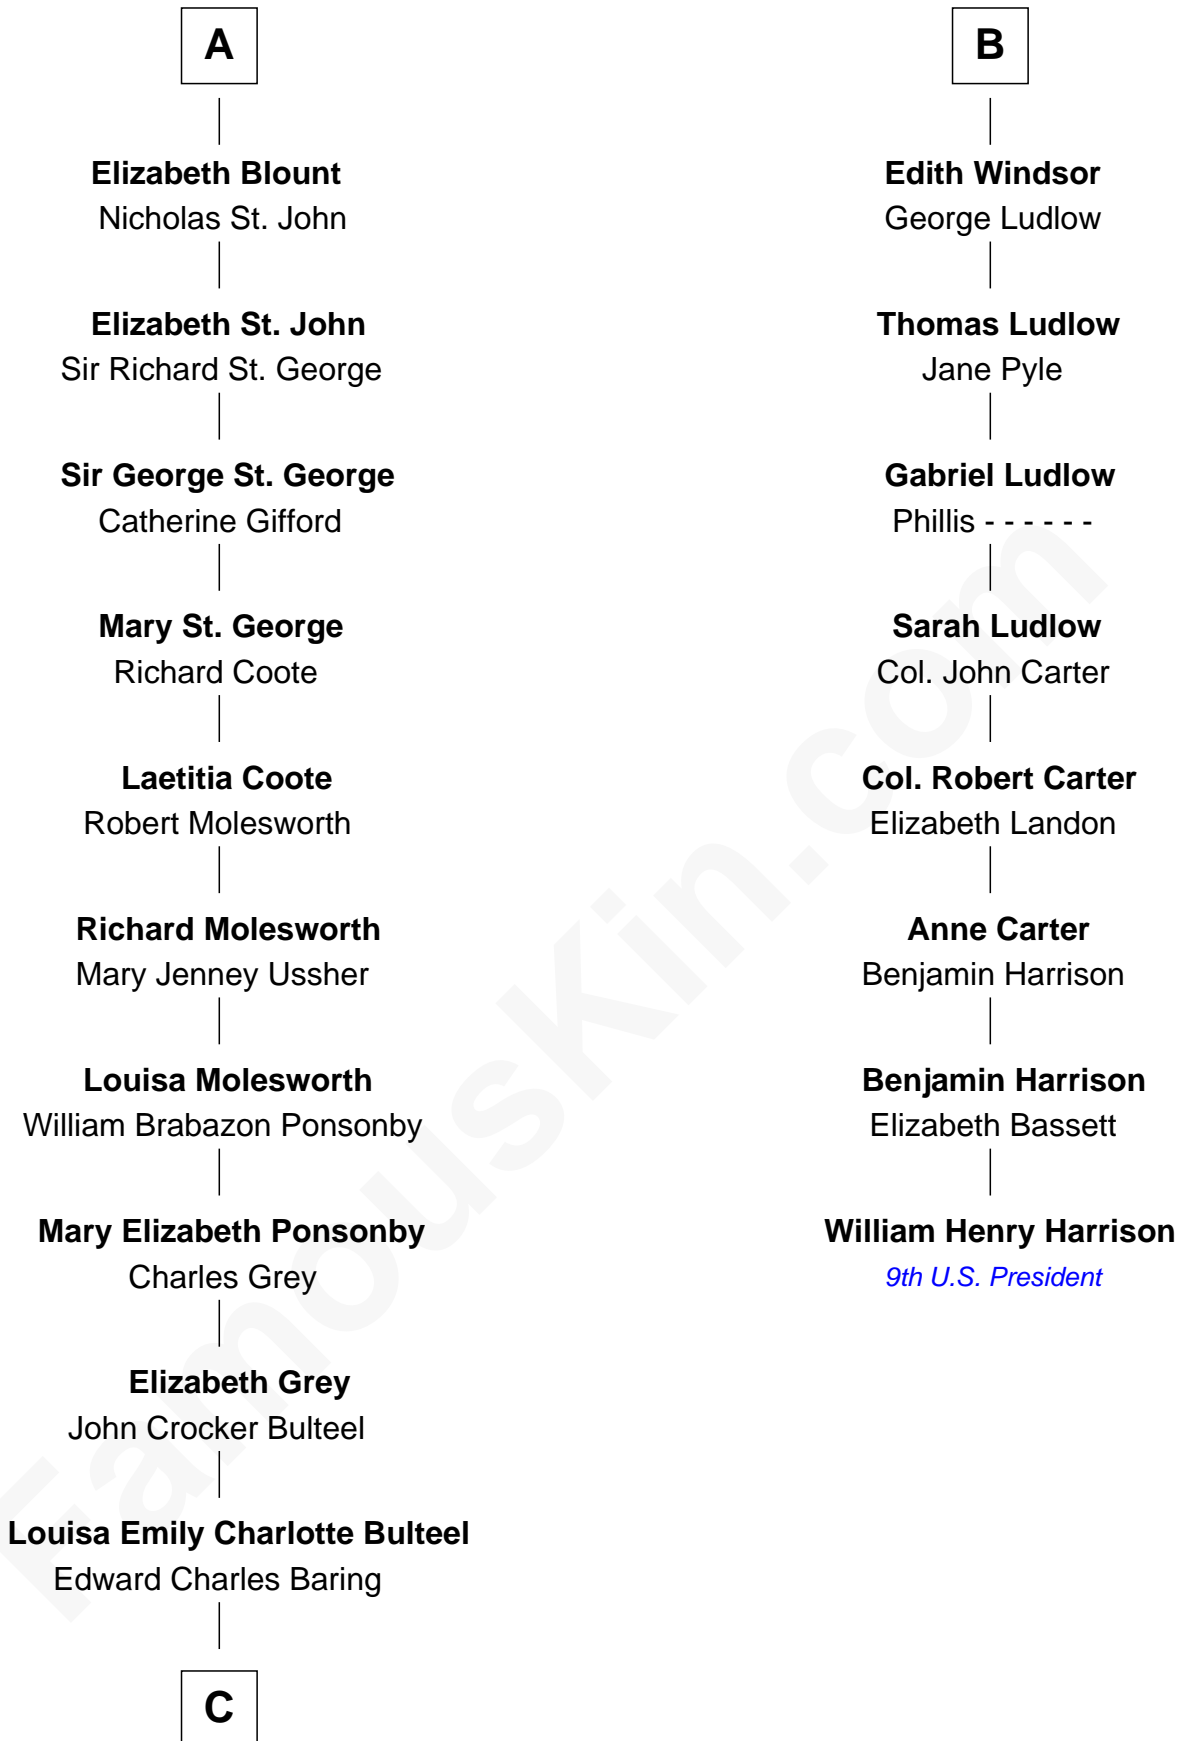

**FamousKin.com**  
**Relationship Chart of**  
**Prince William**  
*Prince of Wales*

14th cousin 7 times removed of  
**William Henry Harrison**  
*9th U.S. President*

**Sir Geoffrey de Gresley**  
 Margaret Gernon

**C**

**Margaret Baring**  
Charles Robert Spencer

**Albert Edward John Spencer**  
Cynthia Elinor Beatrix Hamilton

**Edward John Spencer**  
Frances Ruth Burke Roche

**Princess Diana Frances Spencer**  
Charles III, King of the United Kingdom

**Prince William**  
*Prince of Wales*

FamousKin.com