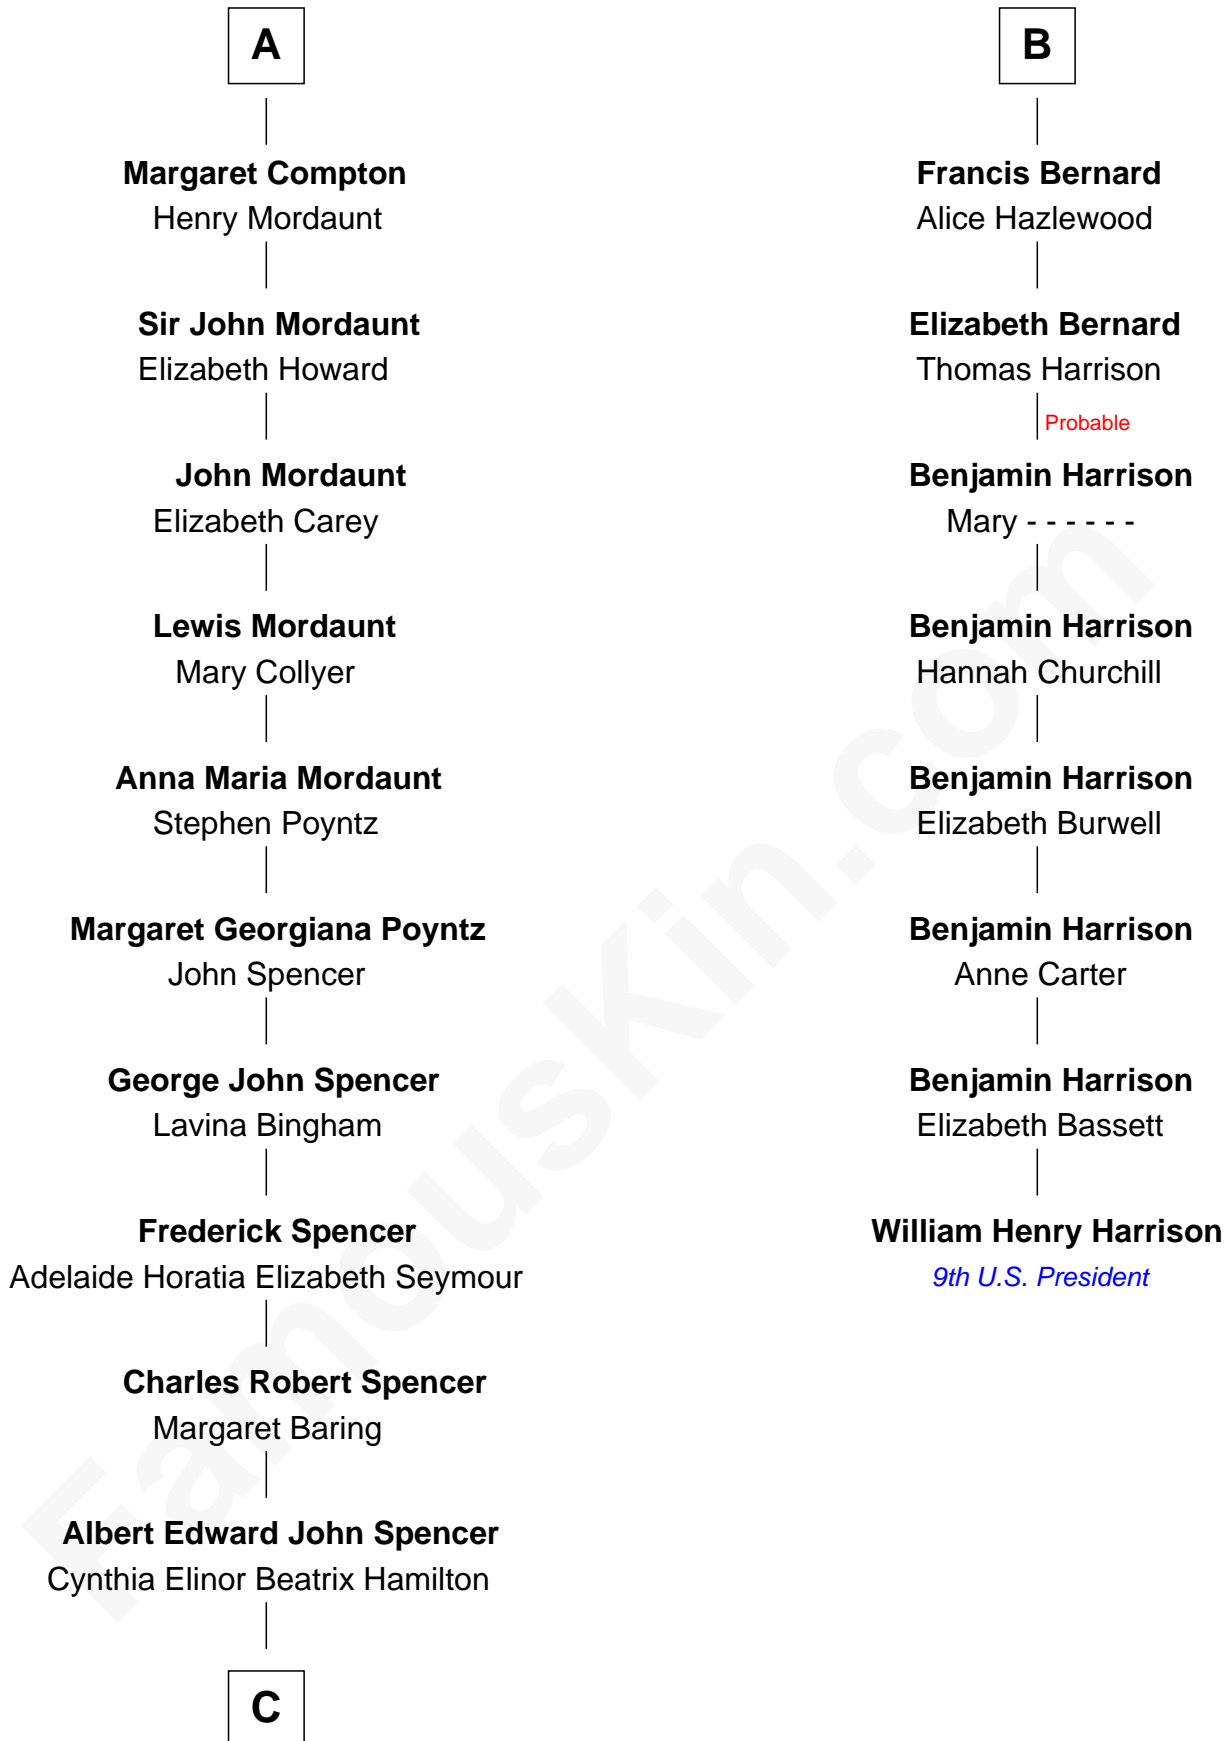

FamousKin.com
Relationship Chart of
Prince William
Prince of Wales

14th cousin 5 times removed of
William Henry Harrison
9th U.S. President

Sir Henry de Percy
 Idoine de Clifford

C

Edward John Spencer
Frances Ruth Burke Roche

Princess Diana Frances Spencer
Charles III, King of the United Kingdom

Prince William
Prince of Wales

FamousKin.com