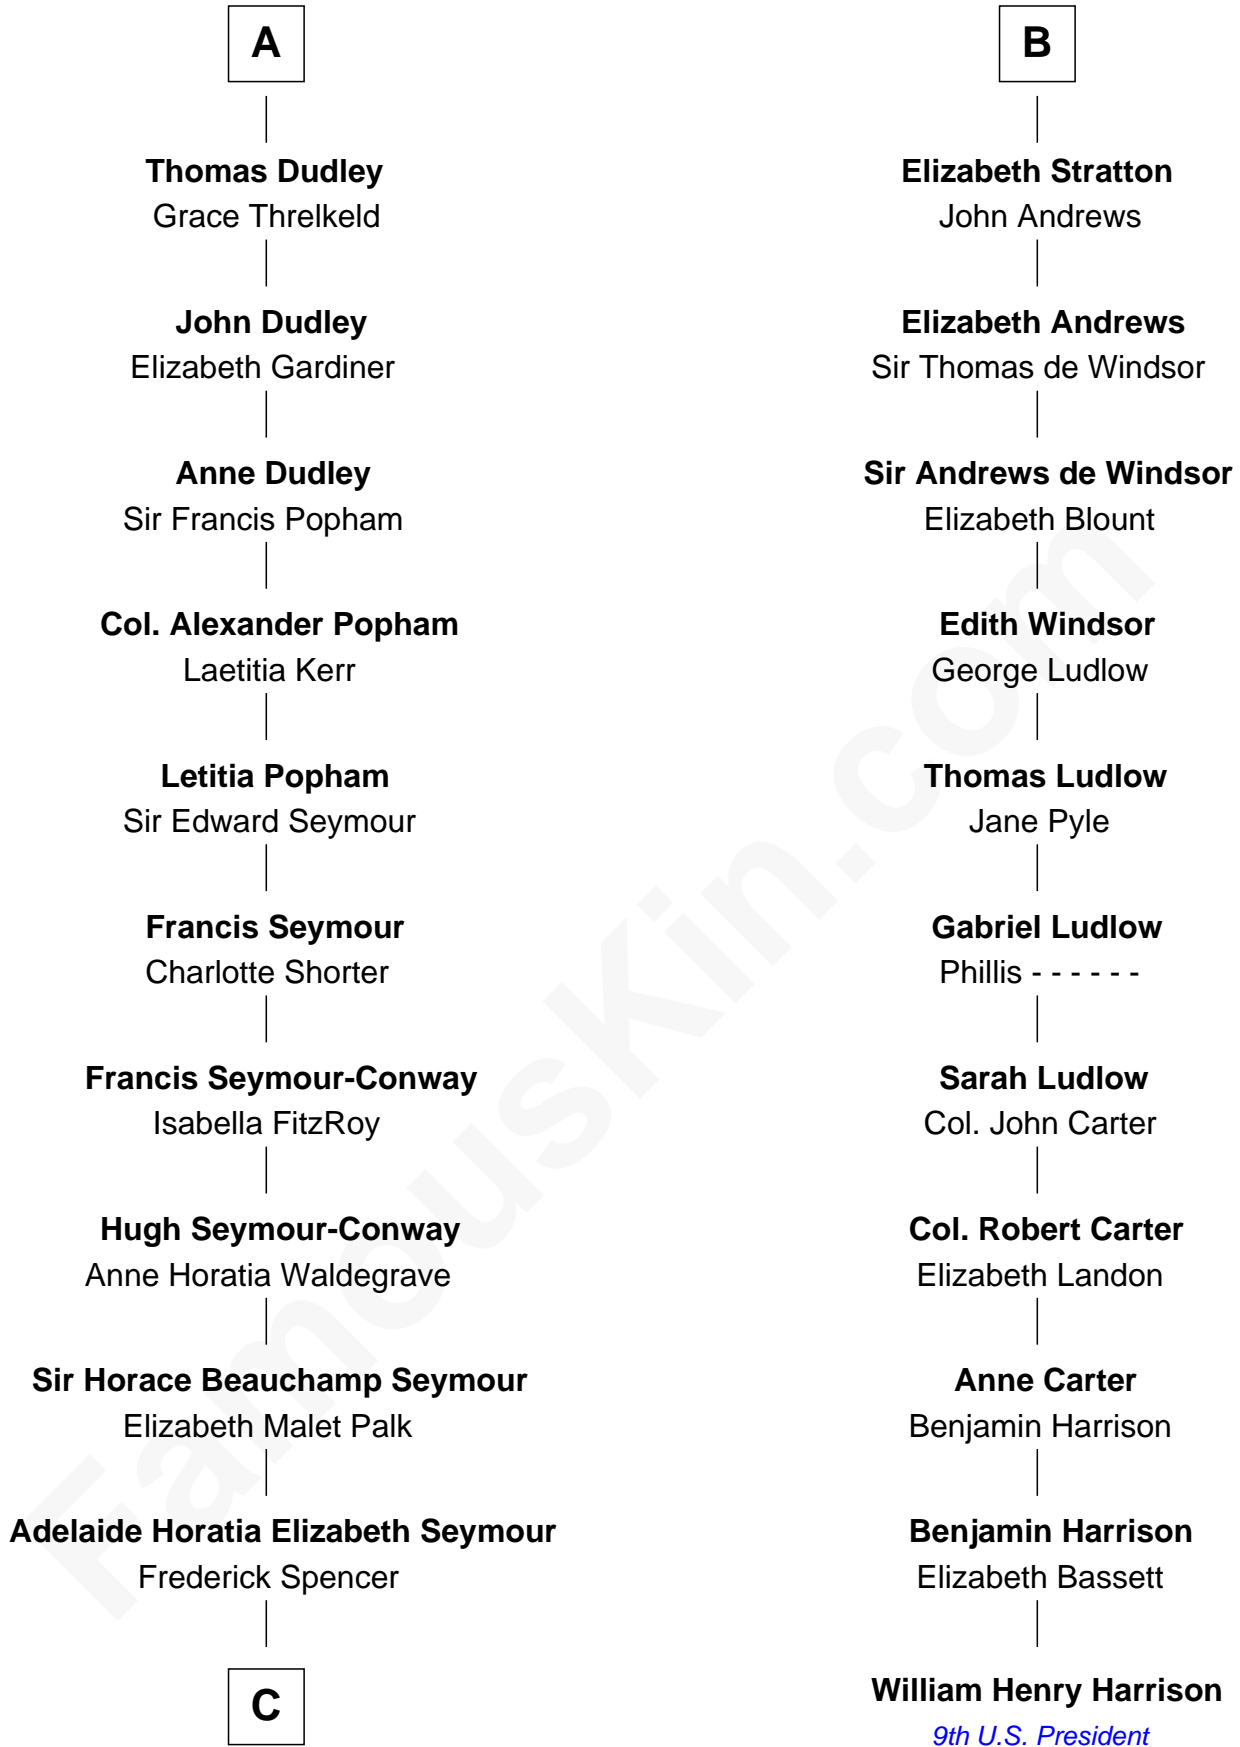

FamousKin.com
Relationship Chart of
Prince William
Prince of Wales

17th cousin 4 times removed of
William Henry Harrison
9th U.S. President

C

—
Charles Robert Spencer

Margaret Baring

—
Albert Edward John Spencer

Cynthia Elinor Beatrix Hamilton

—
Edward John Spencer

Frances Ruth Burke Roche

—
Princess Diana Frances Spencer

Charles III, King of the United Kingdom

—
Prince William

Prince of Wales