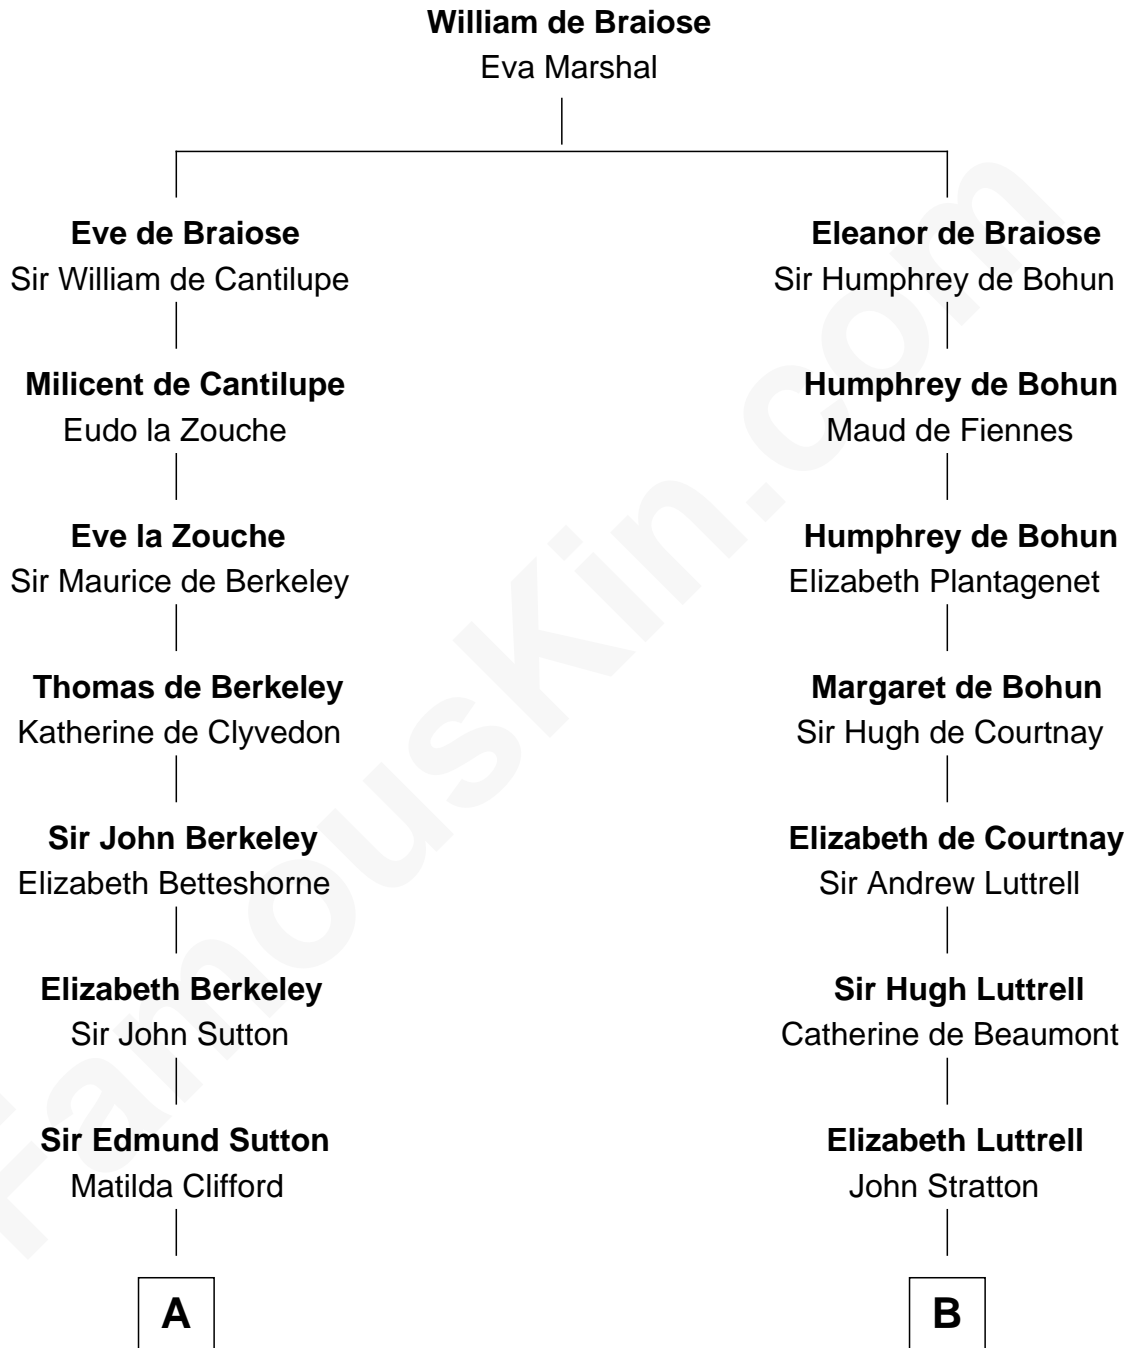

FamousKin.com
Relationship Chart of
Prince William
Prince of Wales

17th cousin 4 times removed of
William Henry Harrison
9th U.S. President

C

—
Charles Robert Spencer

Margaret Baring

—
Albert Edward John Spencer

Cynthia Elinor Beatrix Hamilton

—
Edward John Spencer

Frances Ruth Burke Roche

—
Princess Diana Frances Spencer

Charles III, King of the United Kingdom

—
Prince William

Prince of Wales