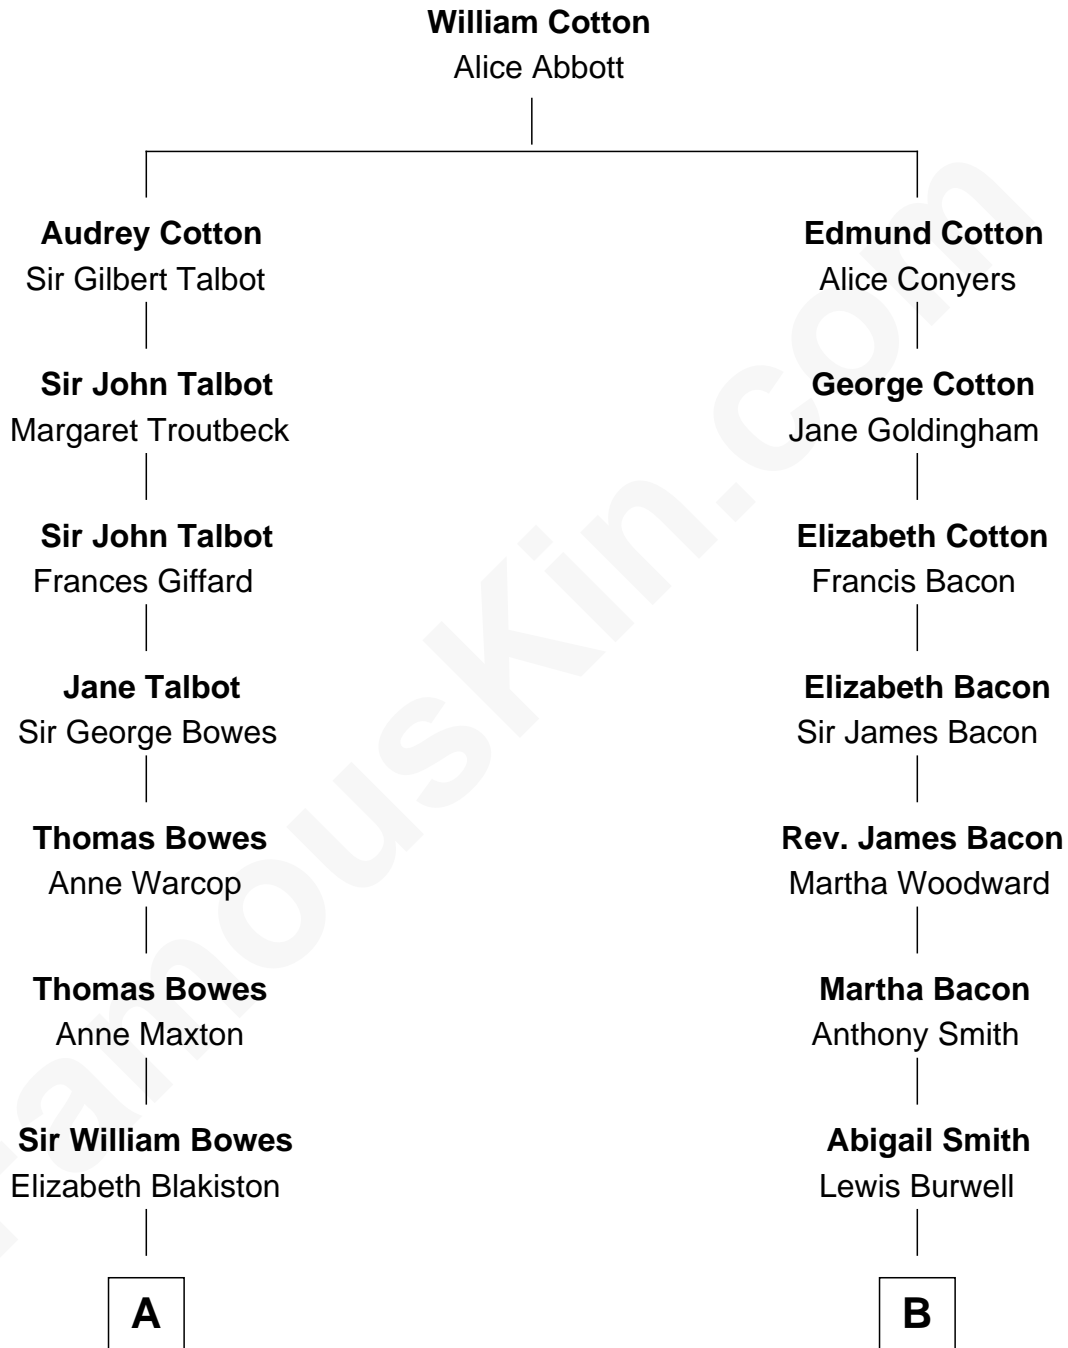

**FamousKin.com**  
**Relationship Chart of**  
**Prince William**  
*Prince of Wales*

10th cousin 6 times removed of  
**William Henry Harrison**  
*9th U.S. President*

**A**

**Sir George Bowes**

Mary Gilbert

**Mary Eleanor Bowes**

John Lyon

**Thomas Lyon-Bowes**

Mary Elizabeth L. R. Carpenter

**Thomas George Lyon-Bowes**

Charlotte Grimstead

**Claude Bowes-Lyon**

Frances Dora Smith

**Claude George Bowes-Lyon**

Cecilia Nina Cavendish-Bentinck

**Elizabeth Bowes-Lyon**

George VI, King of the United Kingdom

**Elizabeth II, Queen of the United Kingdom**

Prince Philip of Edinburgh

**Charles III, King of the United Kingdom**