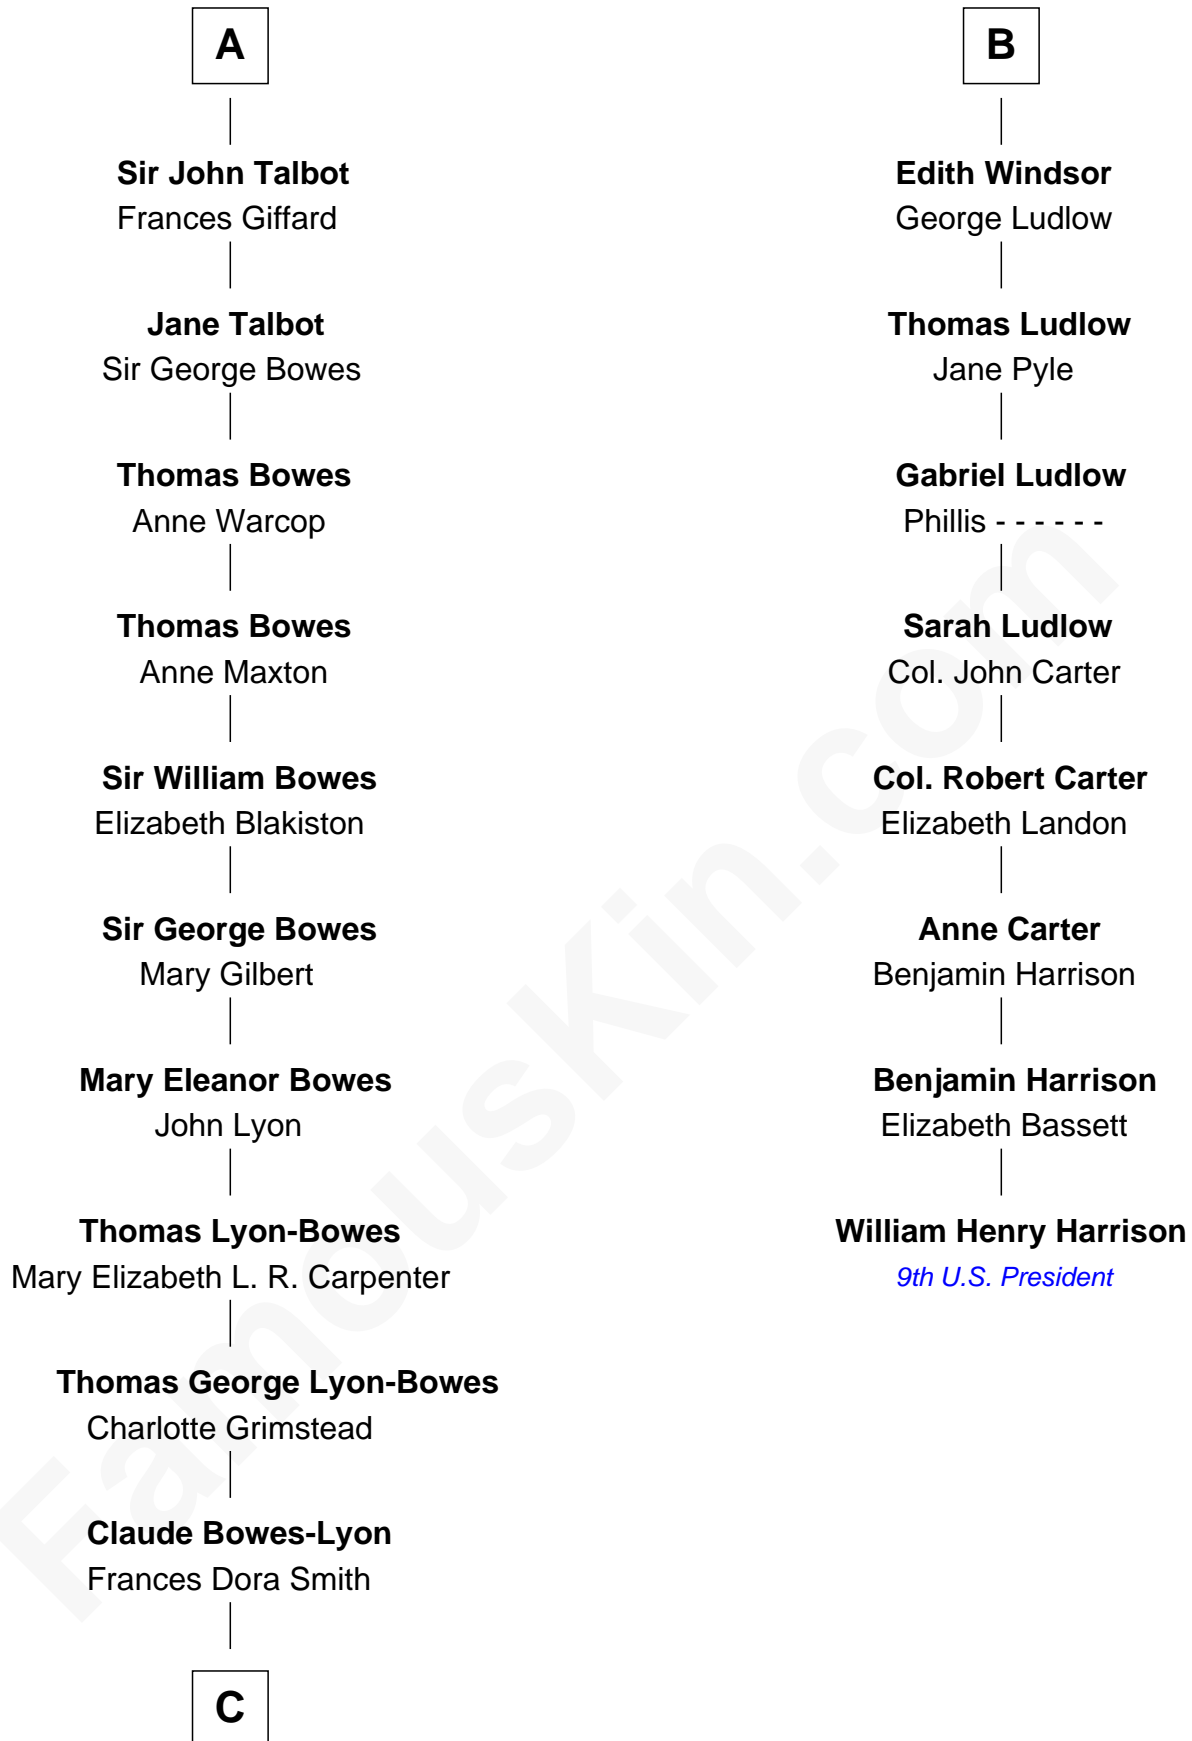

FamousKin.com
Relationship Chart of
Prince William
Prince of Wales

14th cousin 7 times removed of
William Henry Harrison
9th U.S. President

C

Claude George Bowes-Lyon
Cecilia Nina Cavendish-Bentinck

Elizabeth Bowes-Lyon
George VI, King of the United Kingdom

Elizabeth II, Queen of the United Kingdom
Prince Philip of Edinburgh

Charles III, King of the United Kingdom
Princess Diana Frances Spencer

Prince William
Prince of Wales