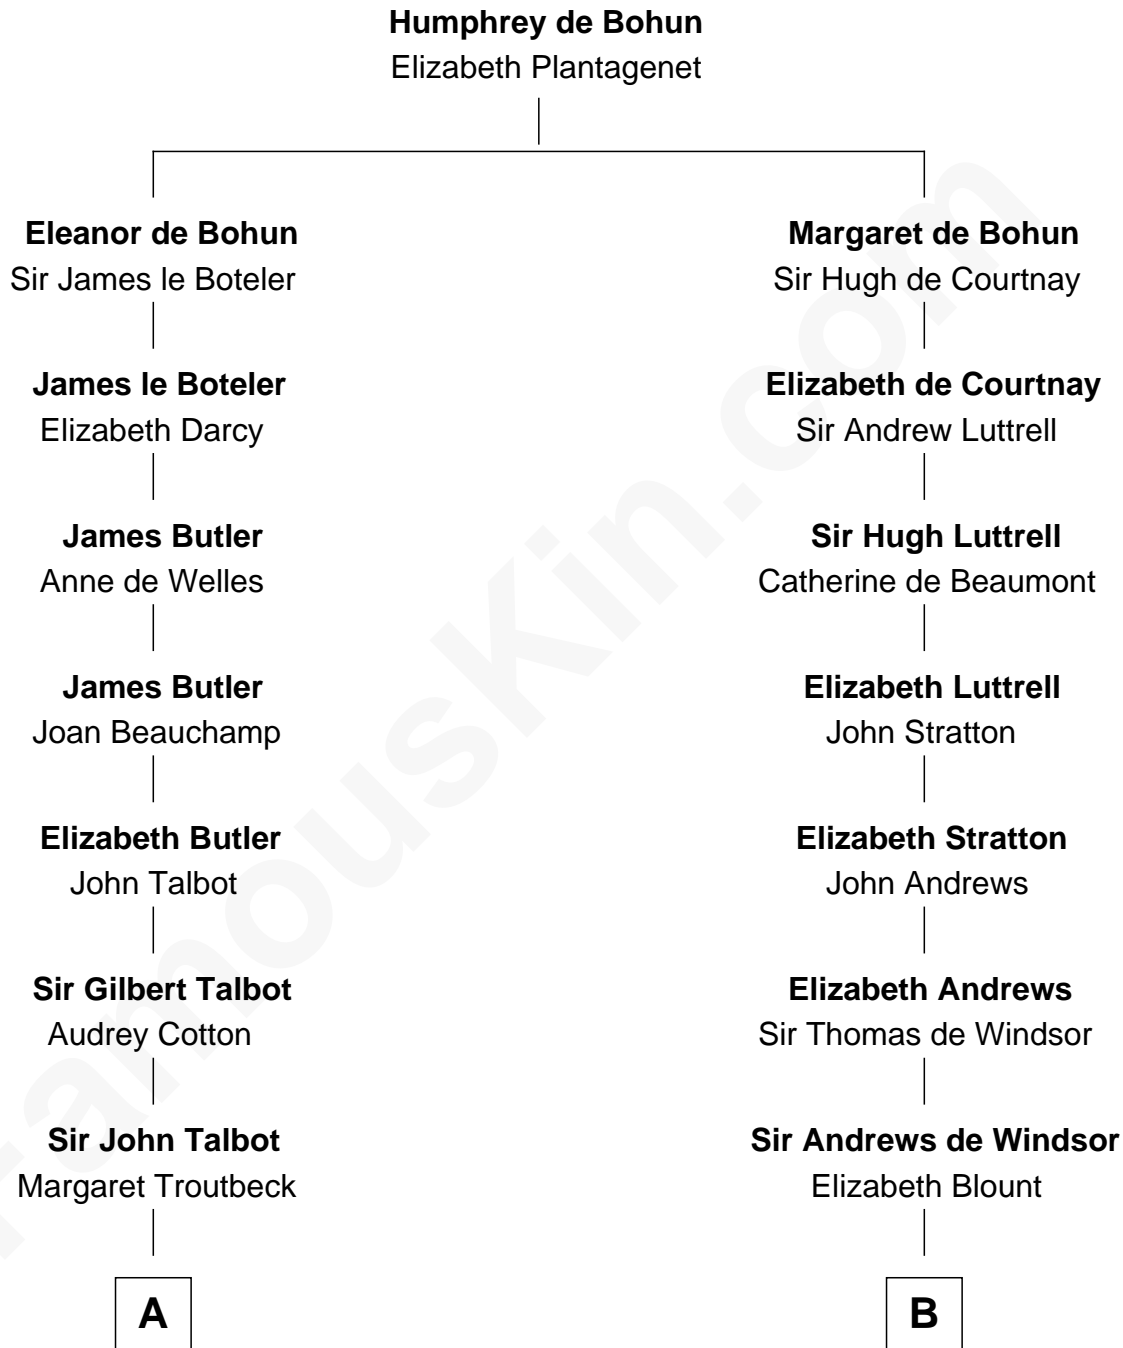

FamousKin.com
Relationship Chart of
Prince William
Prince of Wales

14th cousin 7 times removed of
William Henry Harrison
9th U.S. President

C

Claude George Bowes-Lyon
Cecilia Nina Cavendish-Bentinck

Elizabeth Bowes-Lyon
George VI, King of the United Kingdom

Elizabeth II, Queen of the United Kingdom
Prince Philip of Edinburgh

Charles III, King of the United Kingdom
Princess Diana Frances Spencer

Prince William
Prince of Wales