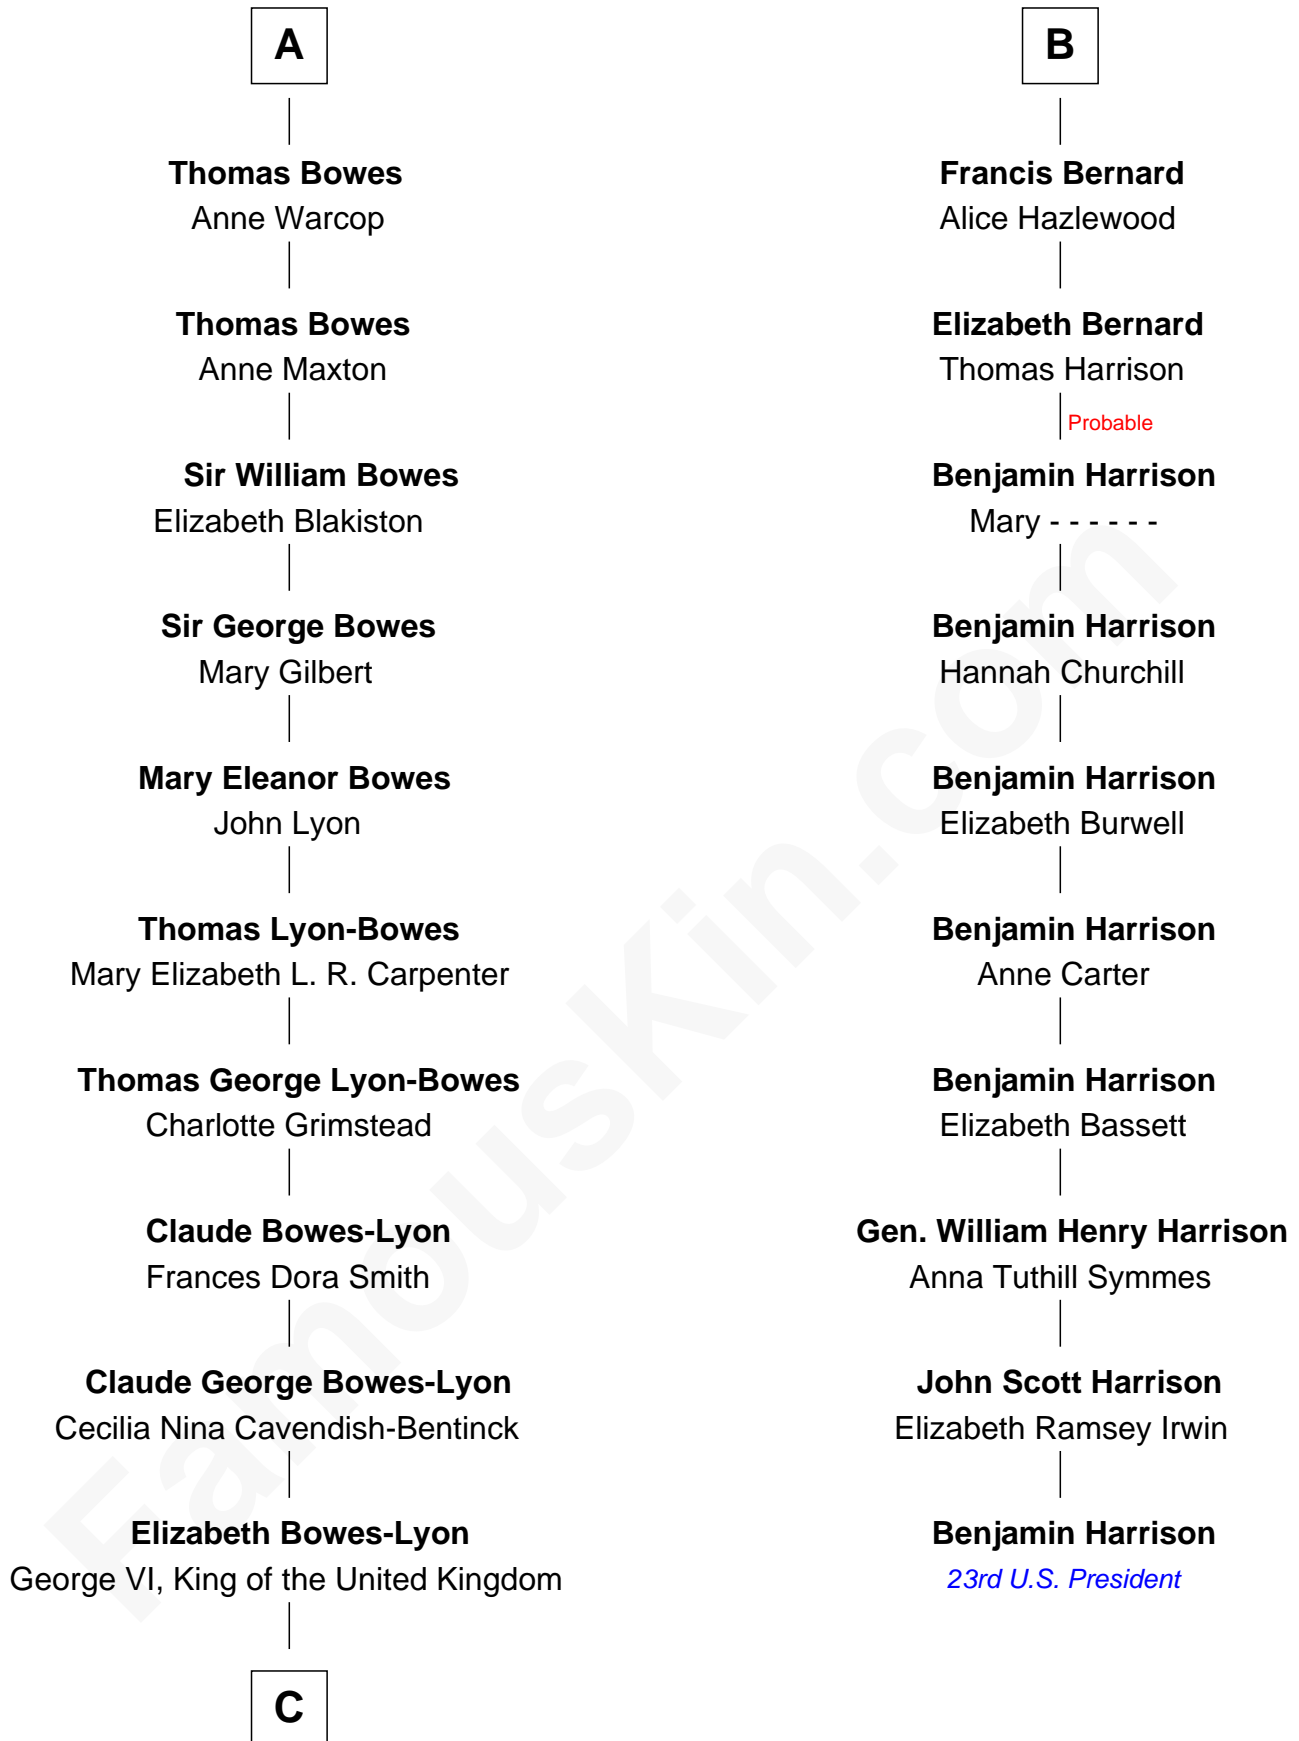

FamousKin.com
Relationship Chart of
Prince William
Prince of Wales

16th cousin 3 times removed of
Benjamin Harrison
23rd U.S. President

Sir Thomas de Beauchamp
 Katherine de Mortimer

C

Elizabeth II, Queen of the United Kingdom

Prince Philip of Edinburgh

Charles III, King of the United Kingdom

Princess Diana Frances Spencer

Prince William

Prince of Wales

FamousKin.com