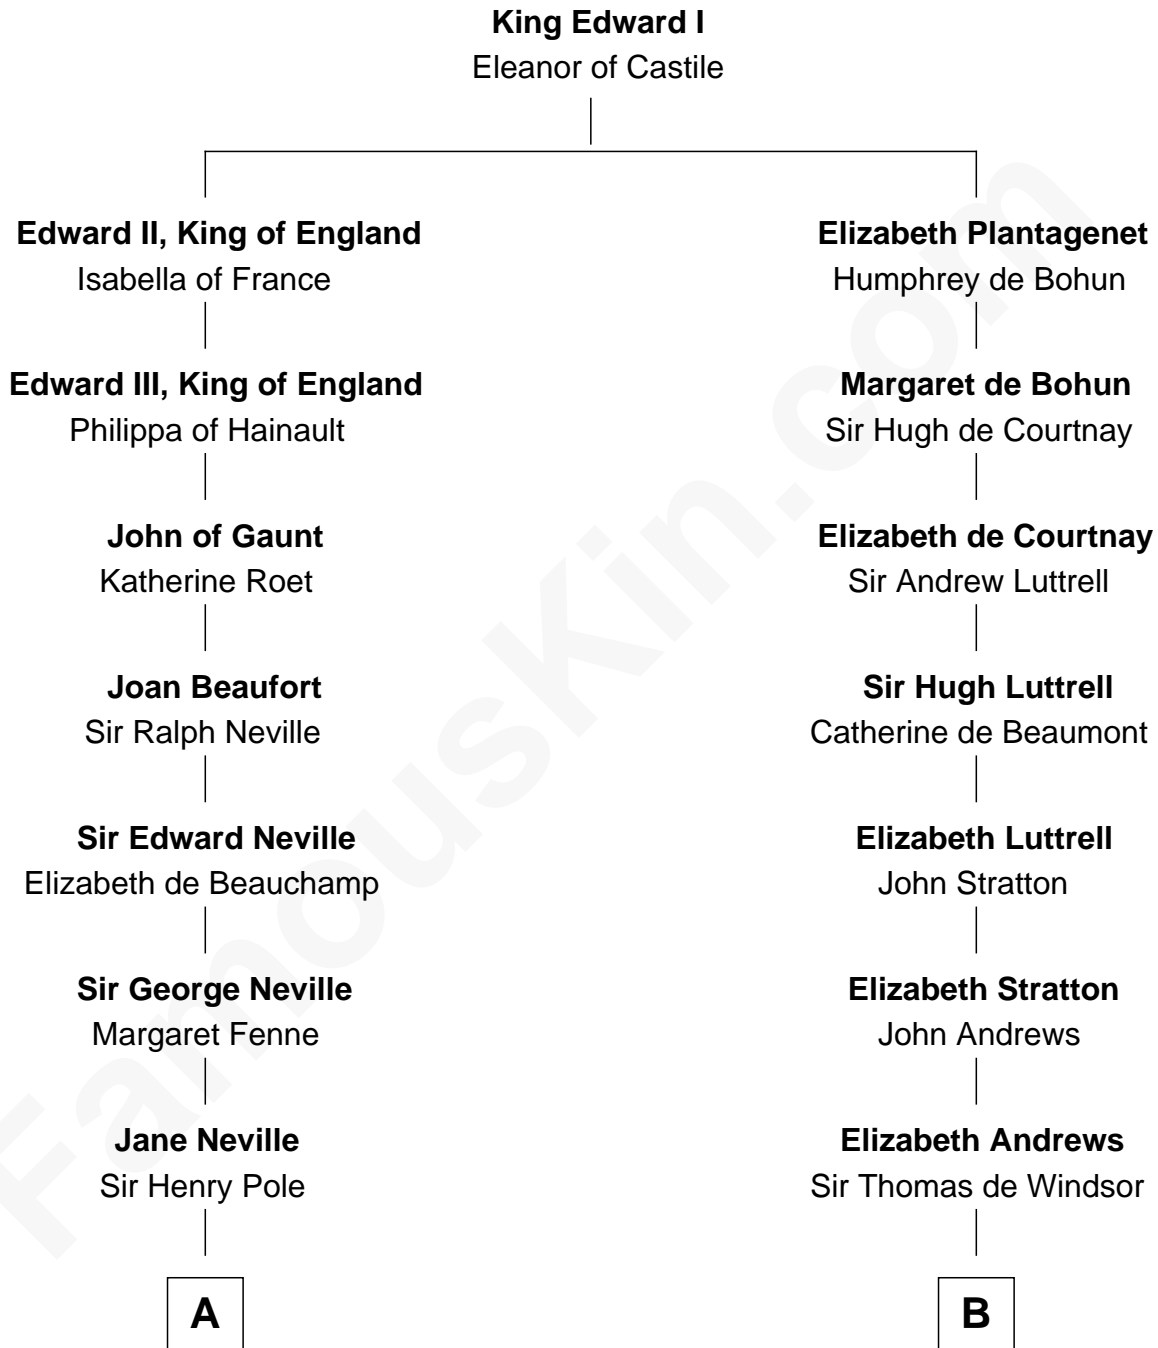

**FamousKin.com**  
**Relationship Chart of**  
**Prince William**  
*Prince of Wales*

17th cousin 4 times removed of  
**Benjamin Harrison**  
*23rd U.S. President*

**C**

—  
**Charles Robert Spencer**

Margaret Baring

—  
**Albert Edward John Spencer**

Cynthia Elinor Beatrix Hamilton

—  
**Edward John Spencer**

Frances Ruth Burke Roche

—  
**Princess Diana Frances Spencer**

Charles III, King of the United Kingdom

—  
**Prince William**

*Prince of Wales*