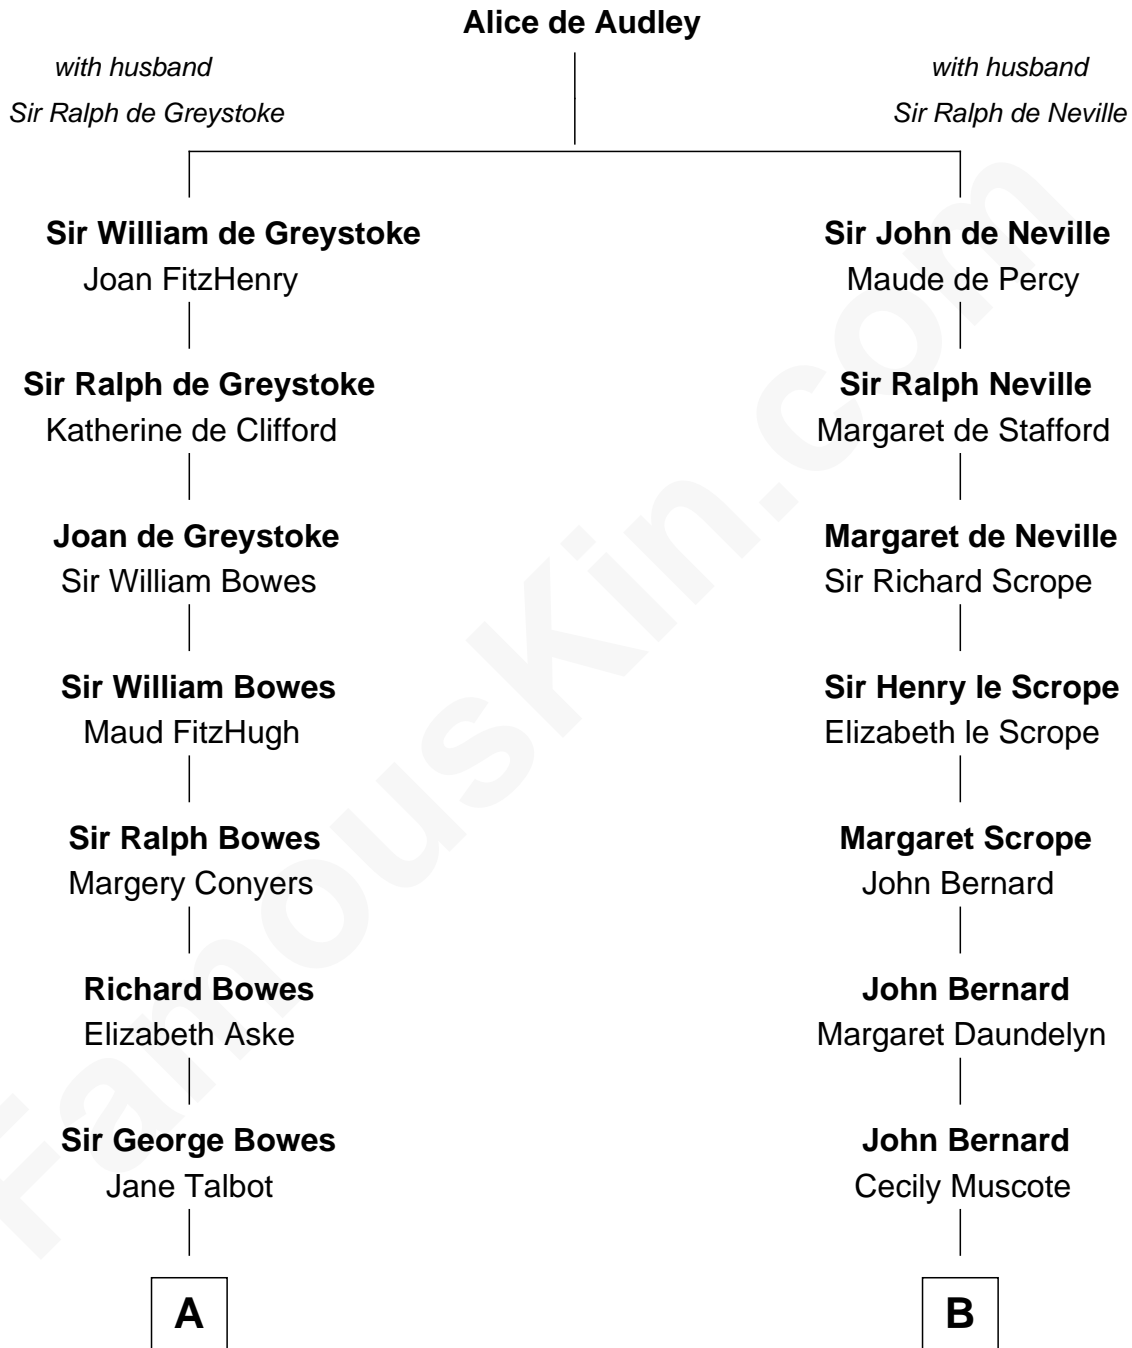

FamousKin.com

Relationship Chart of

Prince William

Prince of Wales

16th cousin 3 times removed of

Benjamin Harrison
23rd U.S. President

C

Elizabeth II, Queen of the United Kingdom

Prince Philip of Edinburgh

Charles III, King of the United Kingdom

Princess Diana Frances Spencer

Prince William

Prince of Wales

FamousKin.com