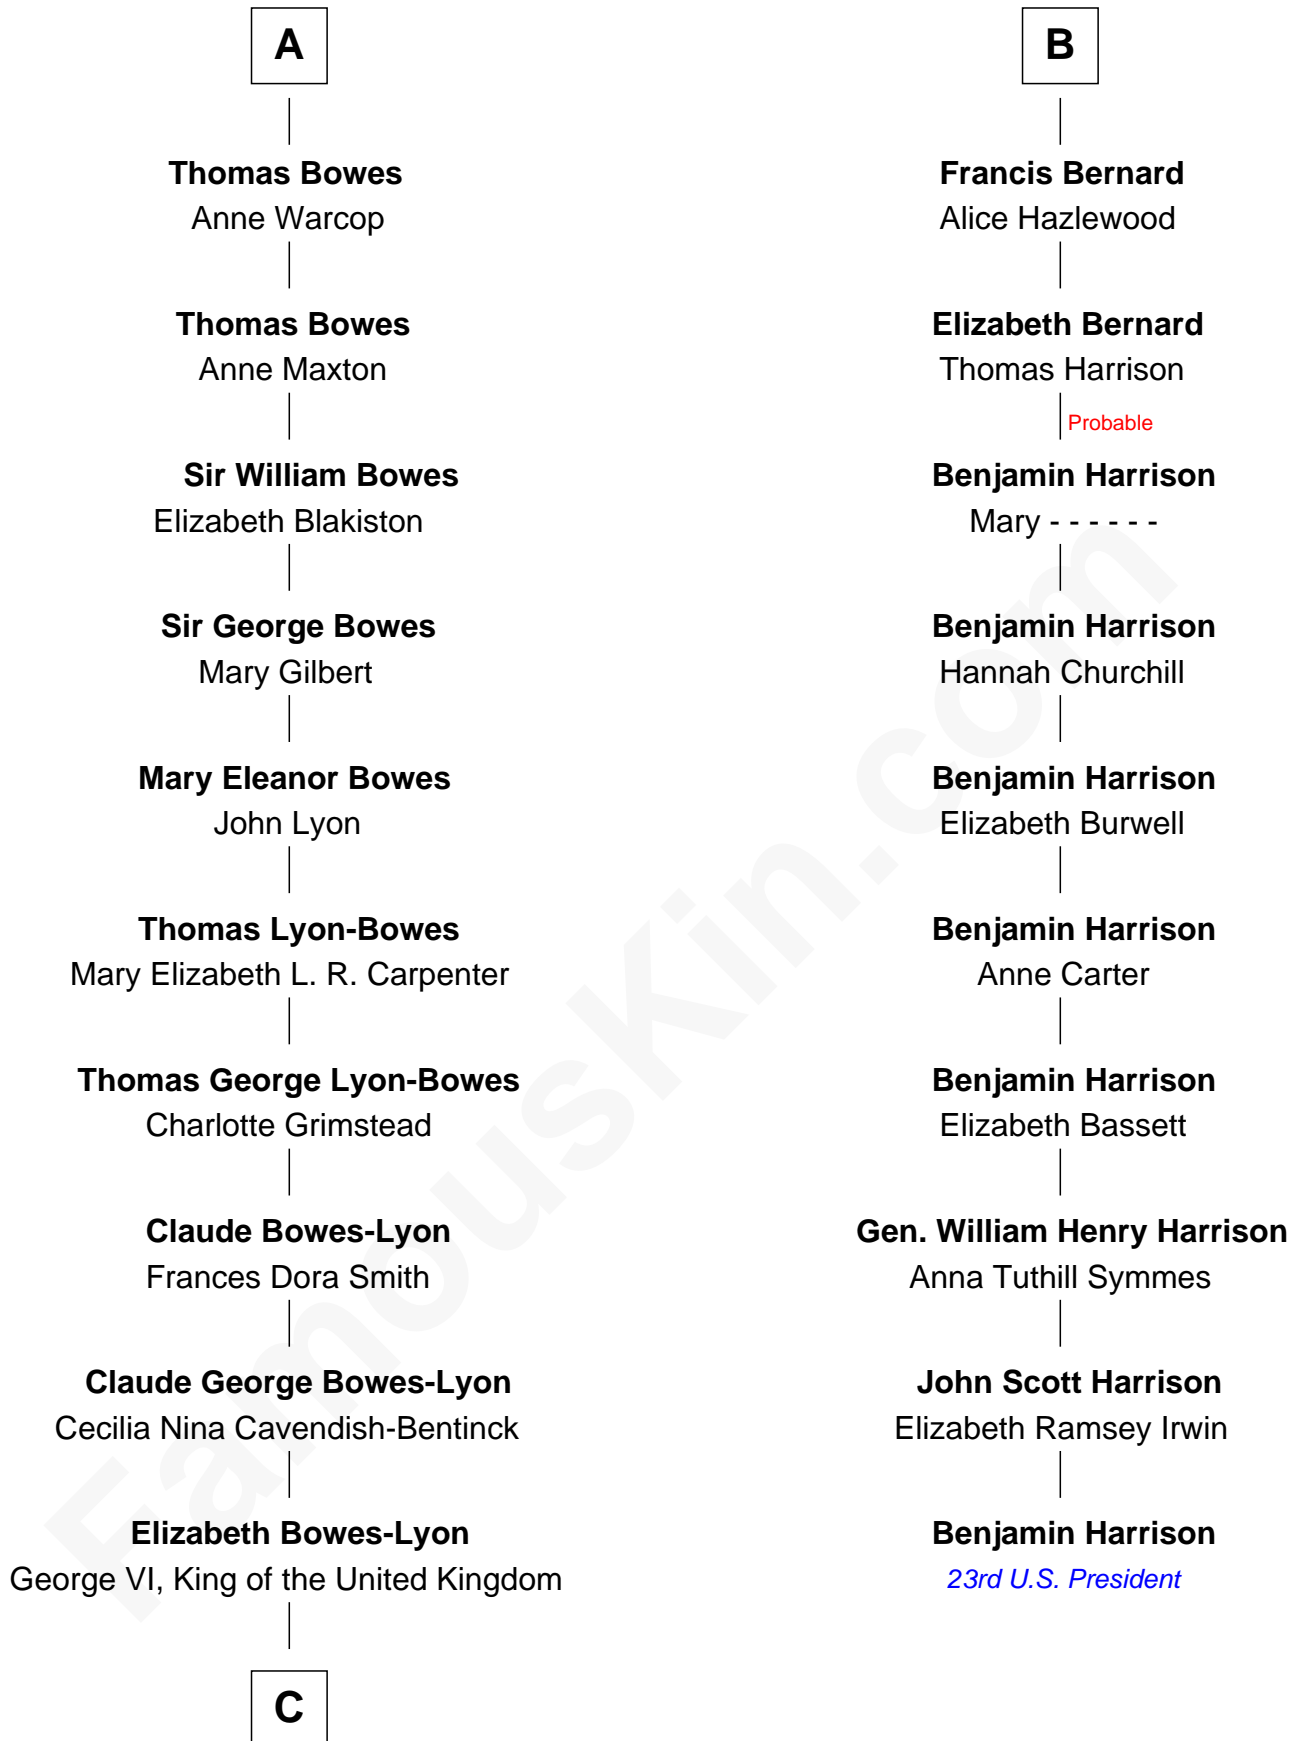

FamousKin.com

Relationship Chart of

Prince William

Prince of Wales

16th cousin 3 times removed of

Benjamin Harrison
23rd U.S. President

C

Elizabeth II, Queen of the United Kingdom

Prince Philip of Edinburgh

Charles III, King of the United Kingdom

Princess Diana Frances Spencer

Prince William

Prince of Wales

FamousKin.com