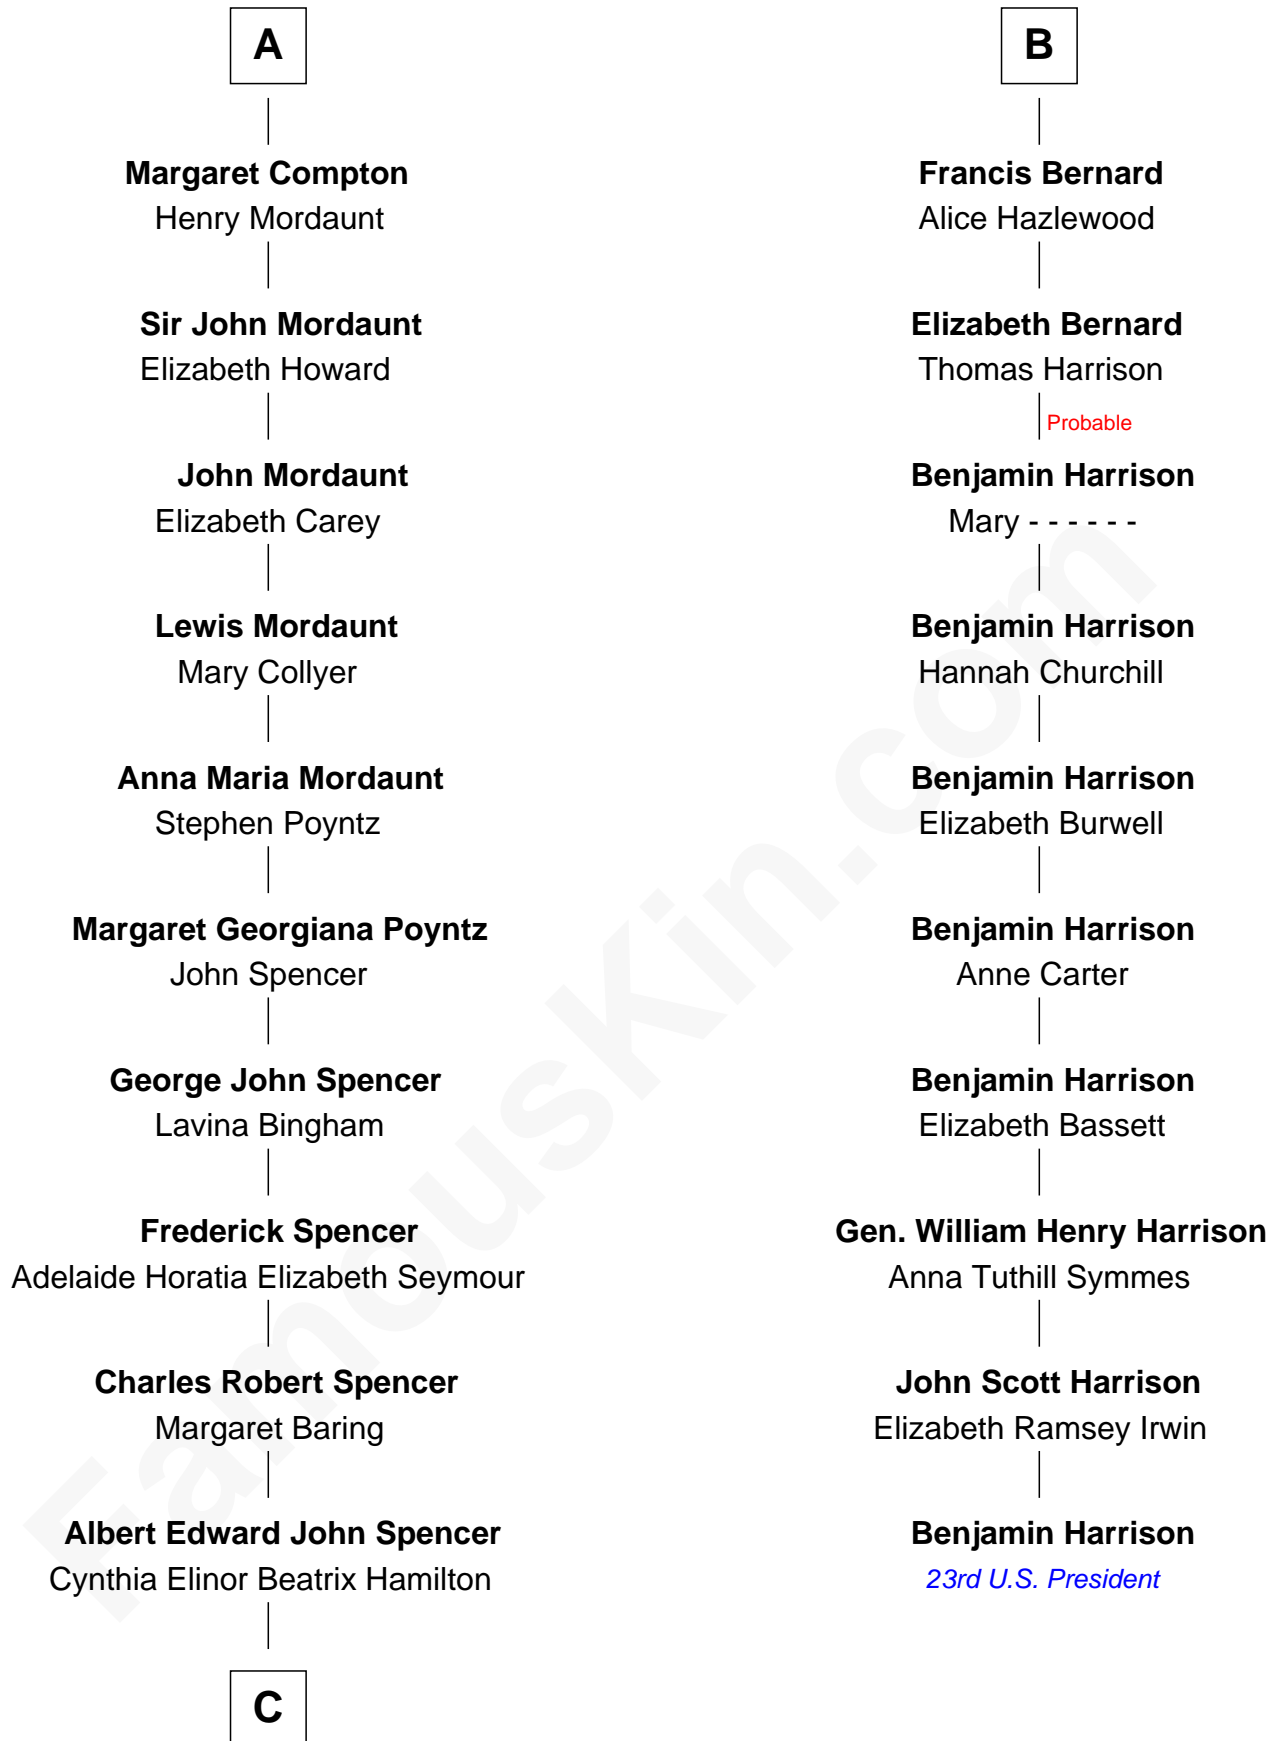

**FamousKin.com**  
**Relationship Chart of**  
**Prince William**  
*Prince of Wales*

16th cousin 3 times removed of  
**Benjamin Harrison**  
*23rd U.S. President*

**Sir Ralph de Neville**  
 Alice de Audley

**C**

**Edward John Spencer**  
Frances Ruth Burke Roche

**Princess Diana Frances Spencer**  
Charles III, King of the United Kingdom

**Prince William**  
*Prince of Wales*

FamousKin.com