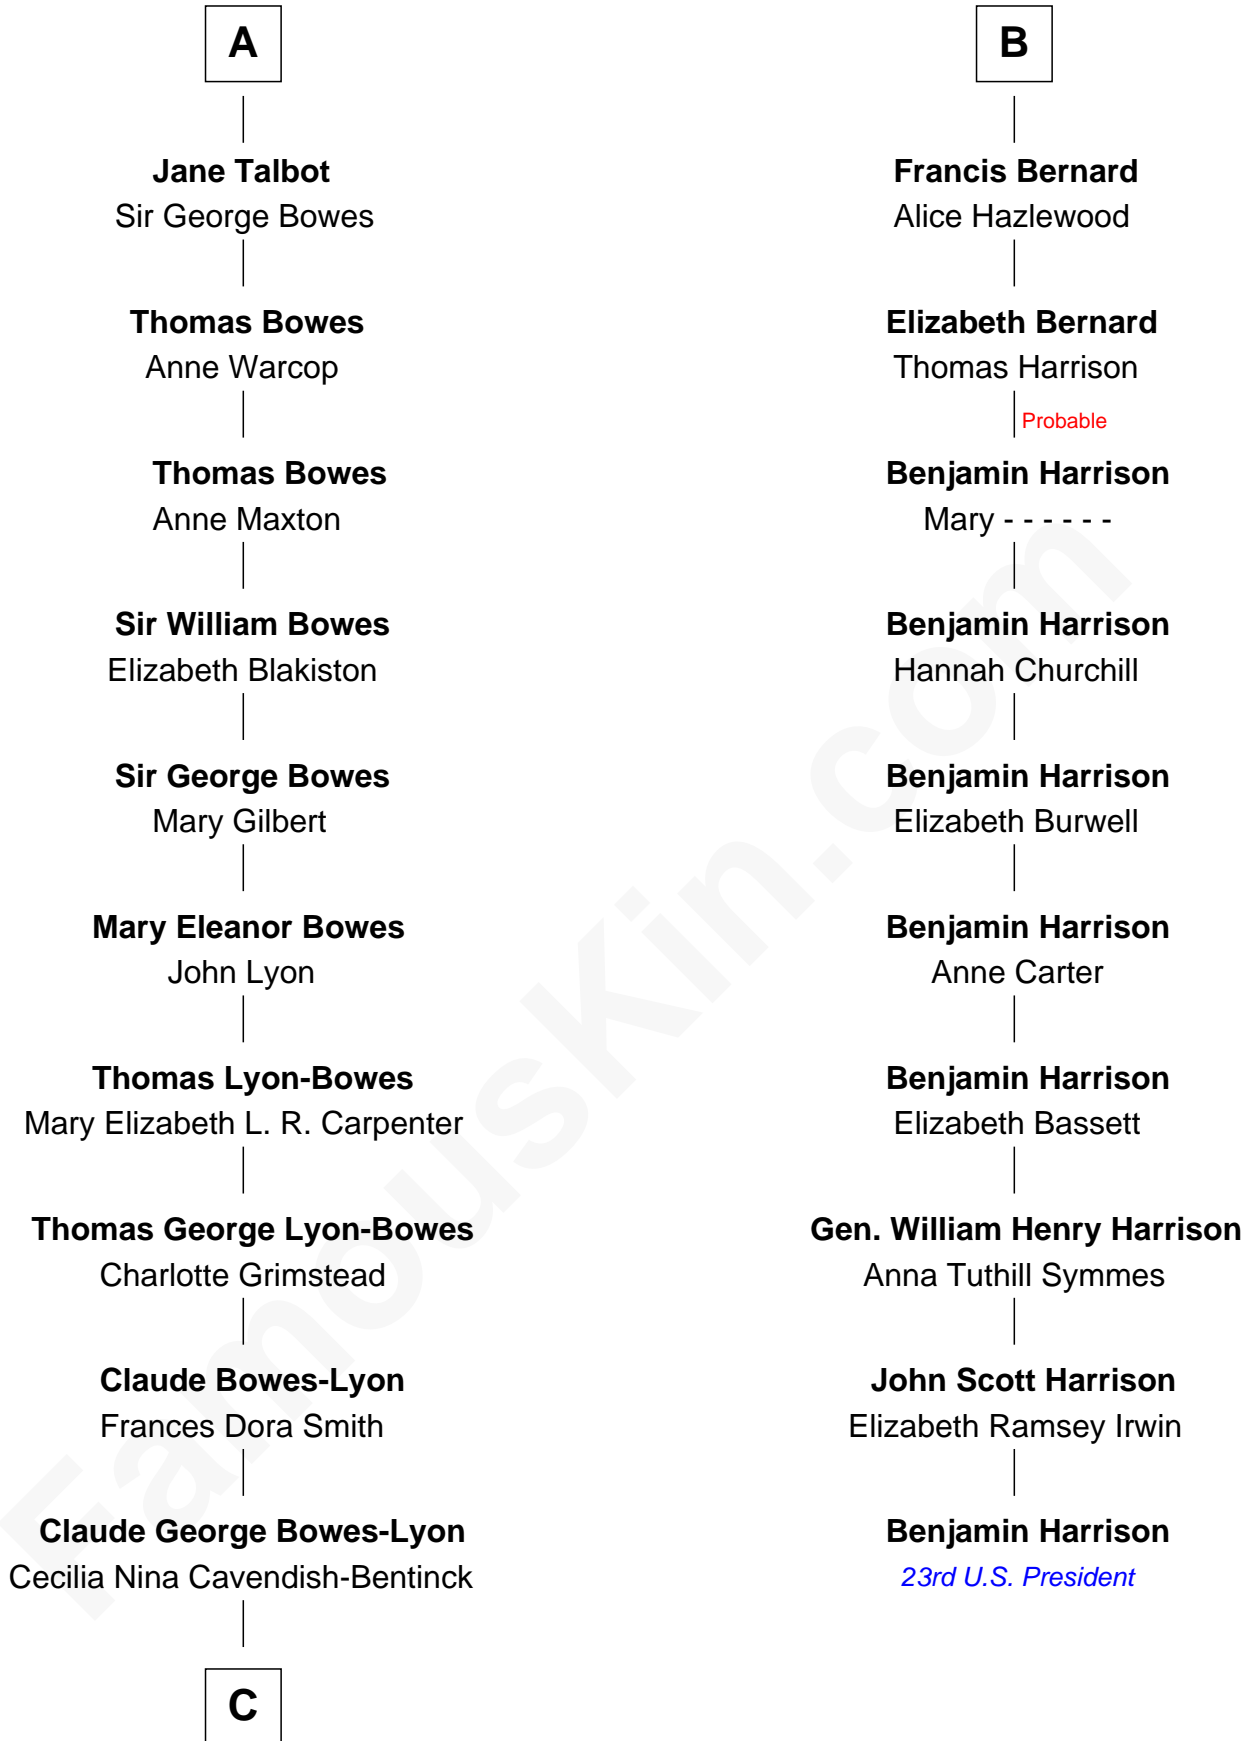

**FamousKin.com**  
**Relationship Chart of**  
**Prince William**  
*Prince of Wales*

16th cousin 4 times removed of

**Benjamin Harrison**  
*23rd U.S. President*

**Sir William de Ros**  
 Margery de Badlesmere

**C**

**Elizabeth Bowes-Lyon**

George VI, King of the United Kingdom

**Elizabeth II, Queen of the United Kingdom**

Prince Philip of Edinburgh

**Charles III, King of the United Kingdom**

Princess Diana Frances Spencer

**Prince William**

*Prince of Wales*