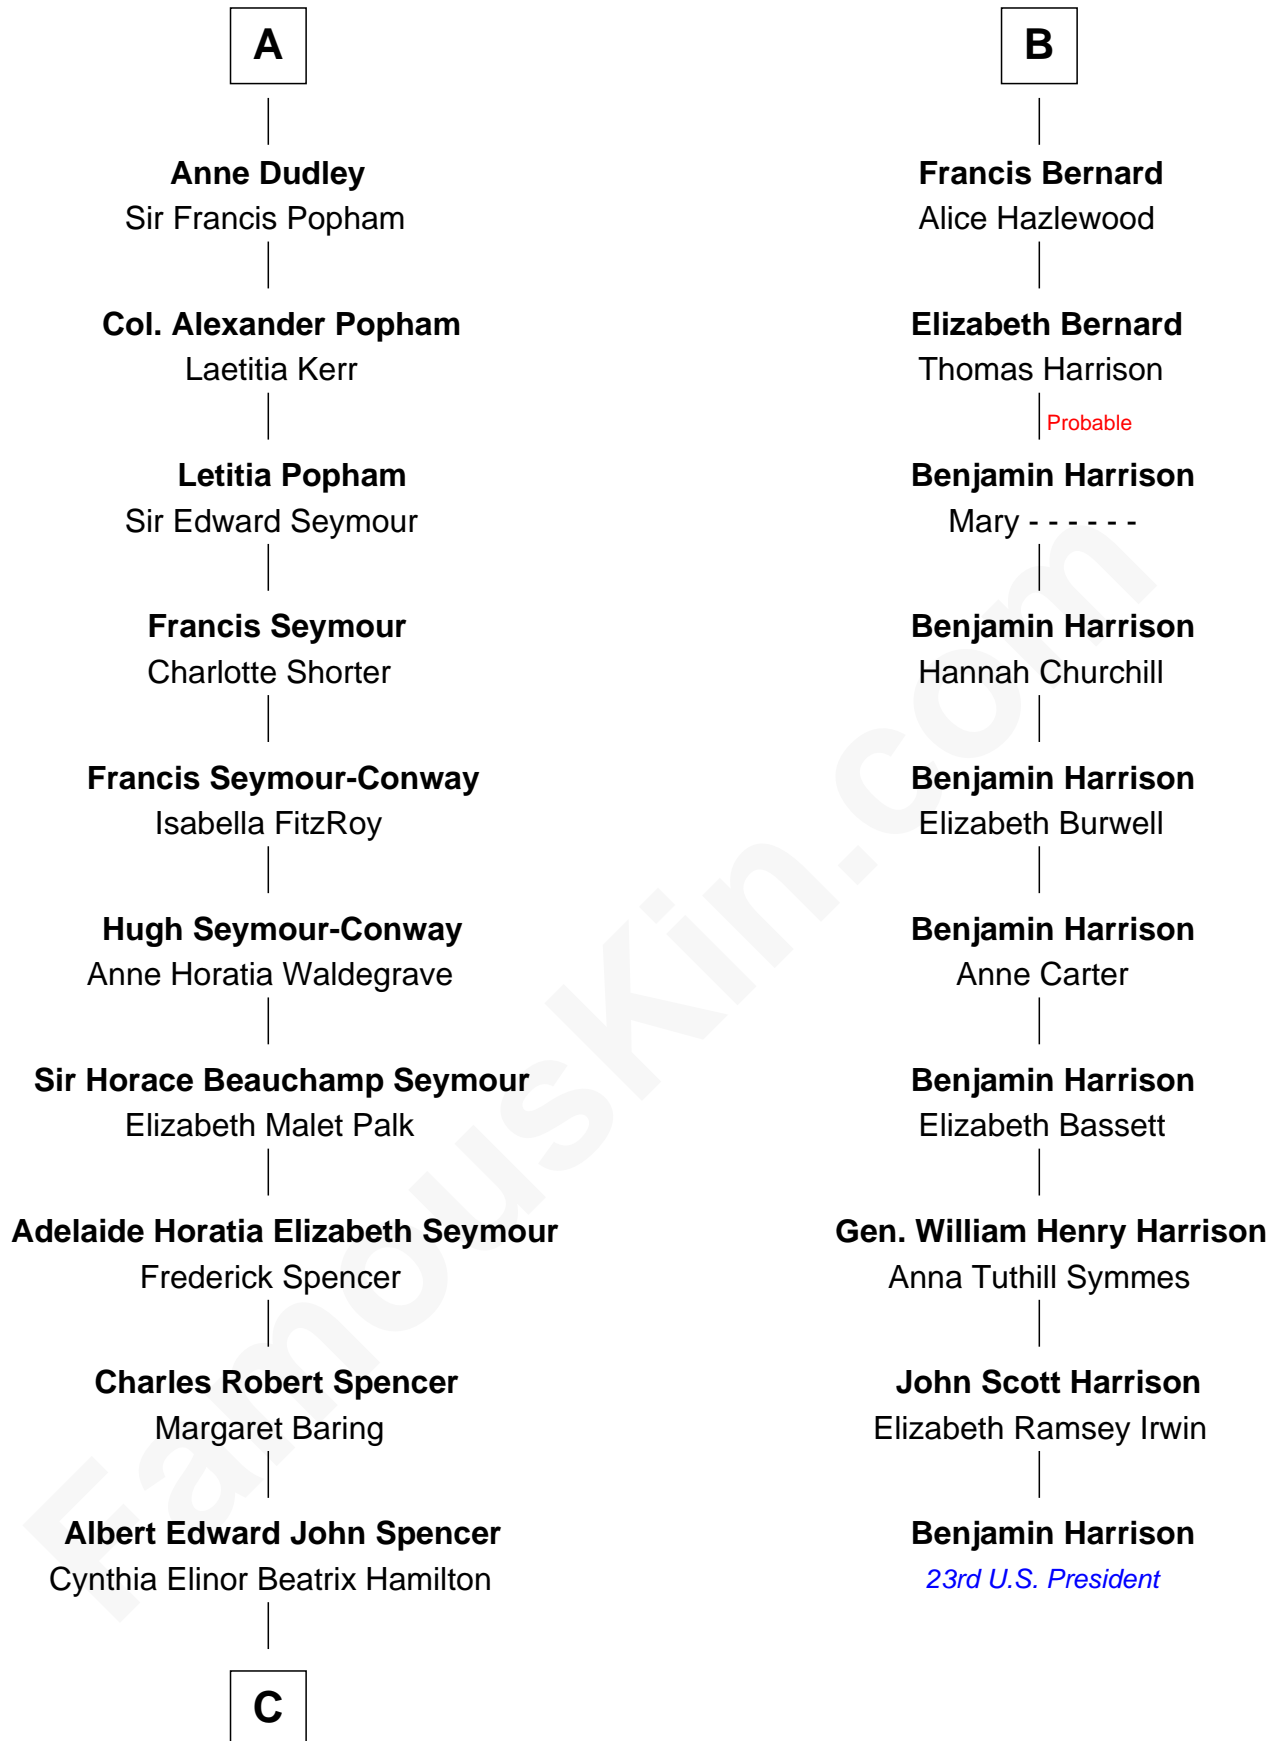

**FamousKin.com**  
**Relationship Chart of**  
**Prince William**  
*Prince of Wales*

16th cousin 3 times removed of

**Benjamin Harrison**  
*23rd U.S. President*

**Ralph de Stafford**  
 Margaret de Audley

**Margaret de Neville**  
 Sir Richard Scrope

**Joan Dacre**  
 Thomas Clifford

**Sir Henry le Scrope**  
 Elizabeth le Scrope

**Matilda Clifford**  
 Sir Edmund Sutton

**Margaret Scrope**  
 John Bernard

**Thomas Dudley**  
 Grace Threlkeld

**John Bernard**  
 Margaret Daundelyn

**John Dudley**  
 Elizabeth Gardiner

**John Bernard**  
 Cecily Muscote

**A**

**B**

**C**

**Edward John Spencer**  
Frances Ruth Burke Roche

**Princess Diana Frances Spencer**  
Charles III, King of the United Kingdom

**Prince William**  
*Prince of Wales*

FamousKin.com