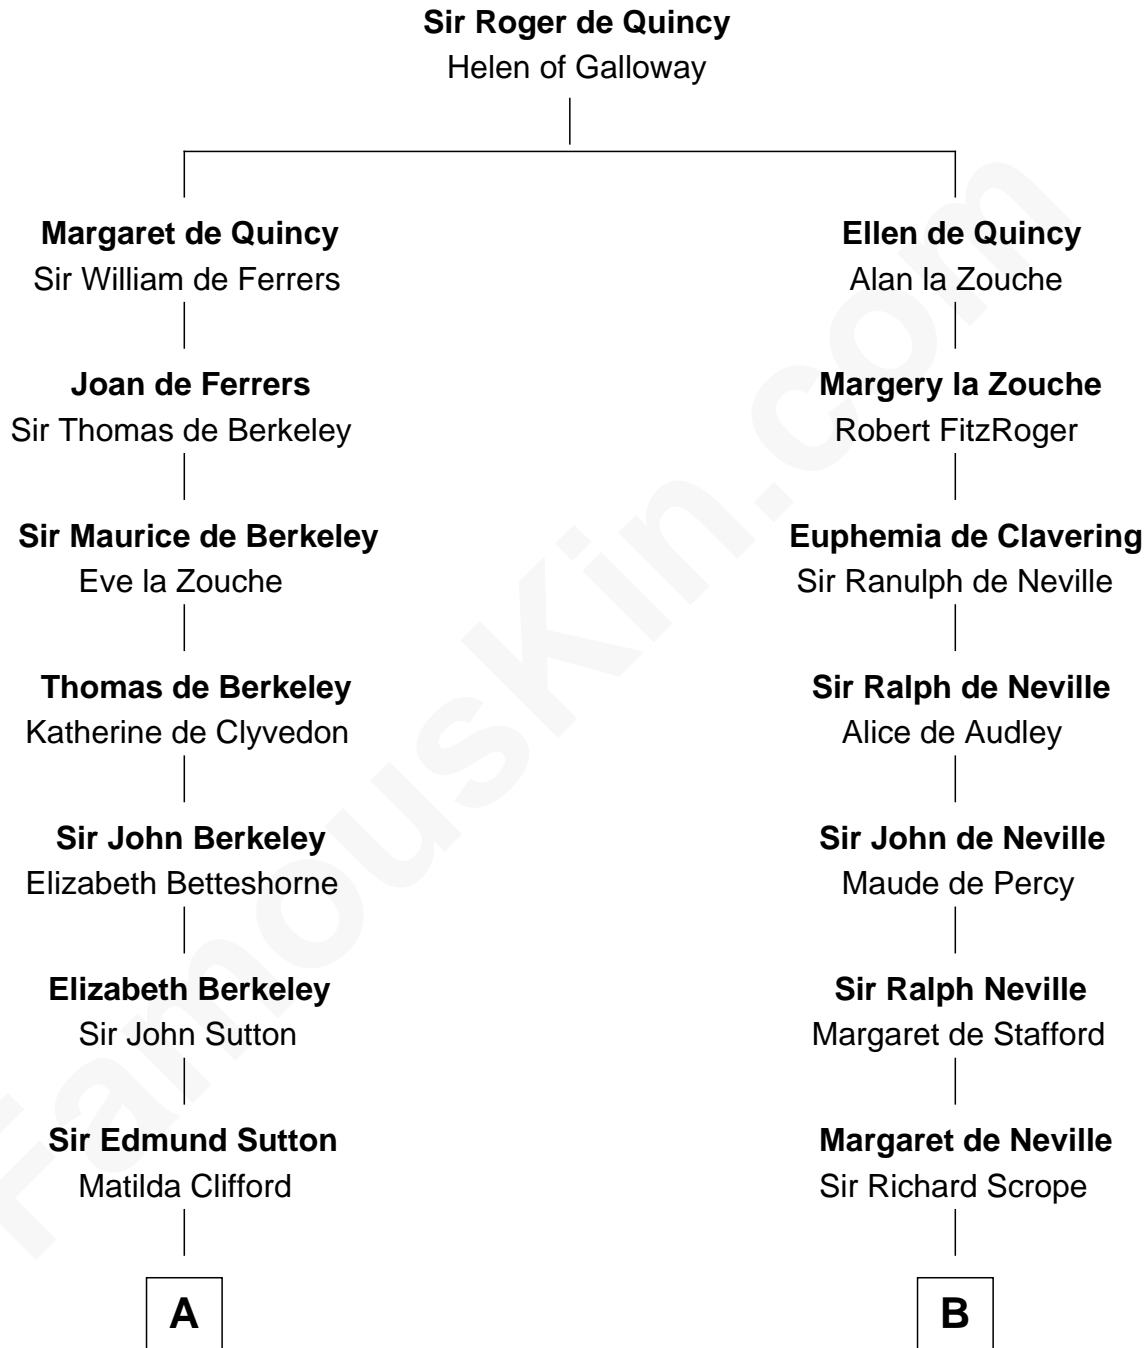

FamousKin.com
Relationship Chart of
Prince William
Prince of Wales

20th cousin 1 time removed of
Benjamin Harrison
23rd U.S. President

C

Charles Robert Spencer

Margaret Baring

Albert Edward John Spencer

Cynthia Elinor Beatrix Hamilton

Edward John Spencer

Frances Ruth Burke Roche

Princess Diana Frances Spencer

Charles III, King of the United Kingdom

Prince William

Prince of Wales

D

Benjamin Harrison