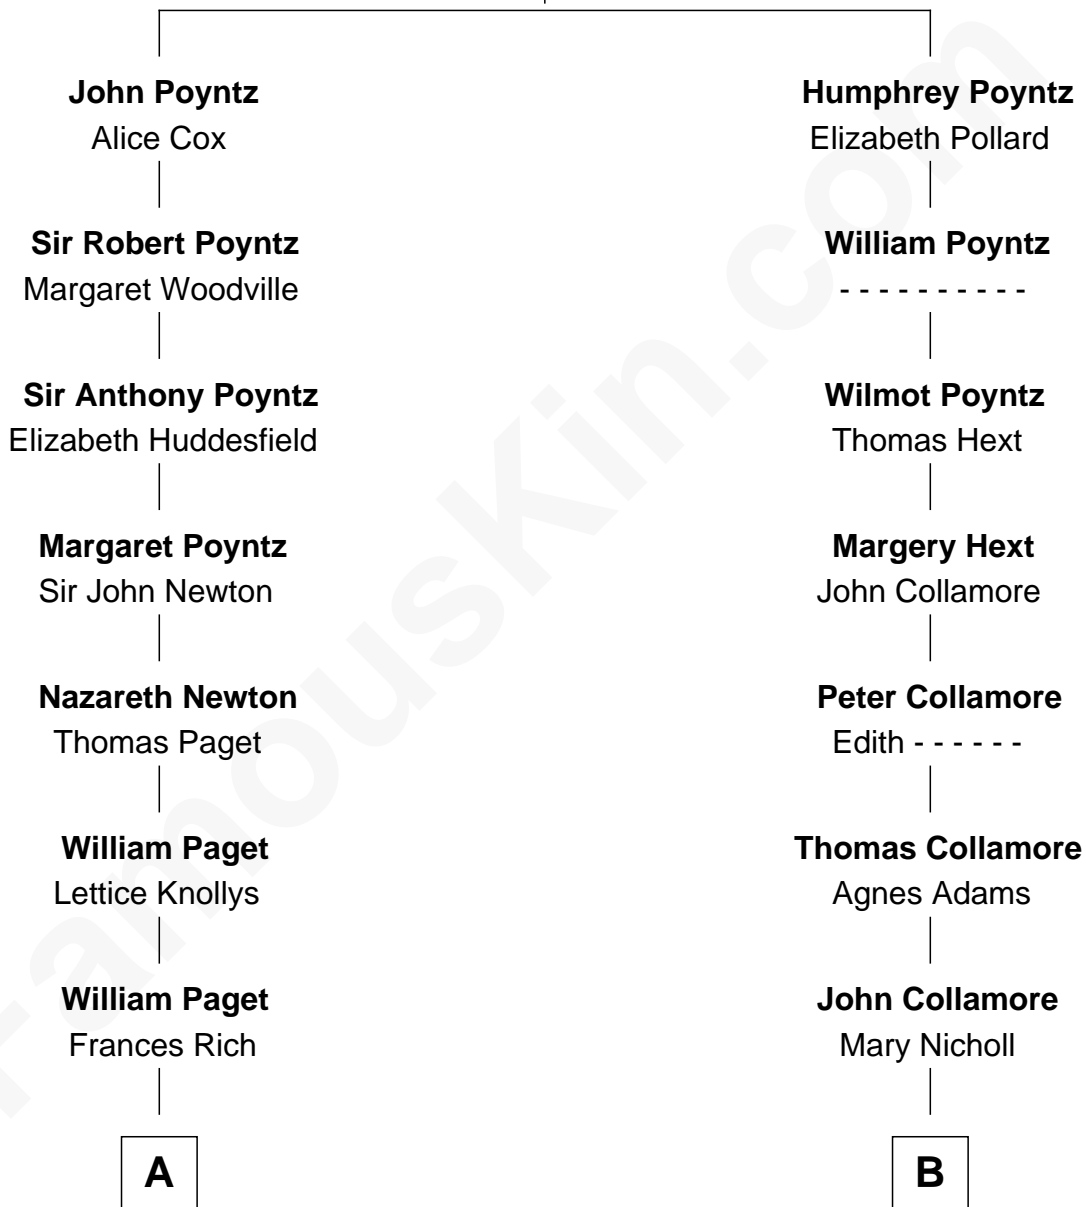

**FamousKin.com**  
**Relationship Chart of**  
**Prince William**  
*Prince of Wales*

13th cousin 5 times removed of  
**Benjamin Harrison**  
*23rd U.S. President*

**Sir Nicholas Poyntz**  
 Elizabeth Mill

**C**

**Princess Diana Frances Spencer**  
Charles III, King of the United Kingdom

**Prince William**  
*Prince of Wales*

FamousKin.com