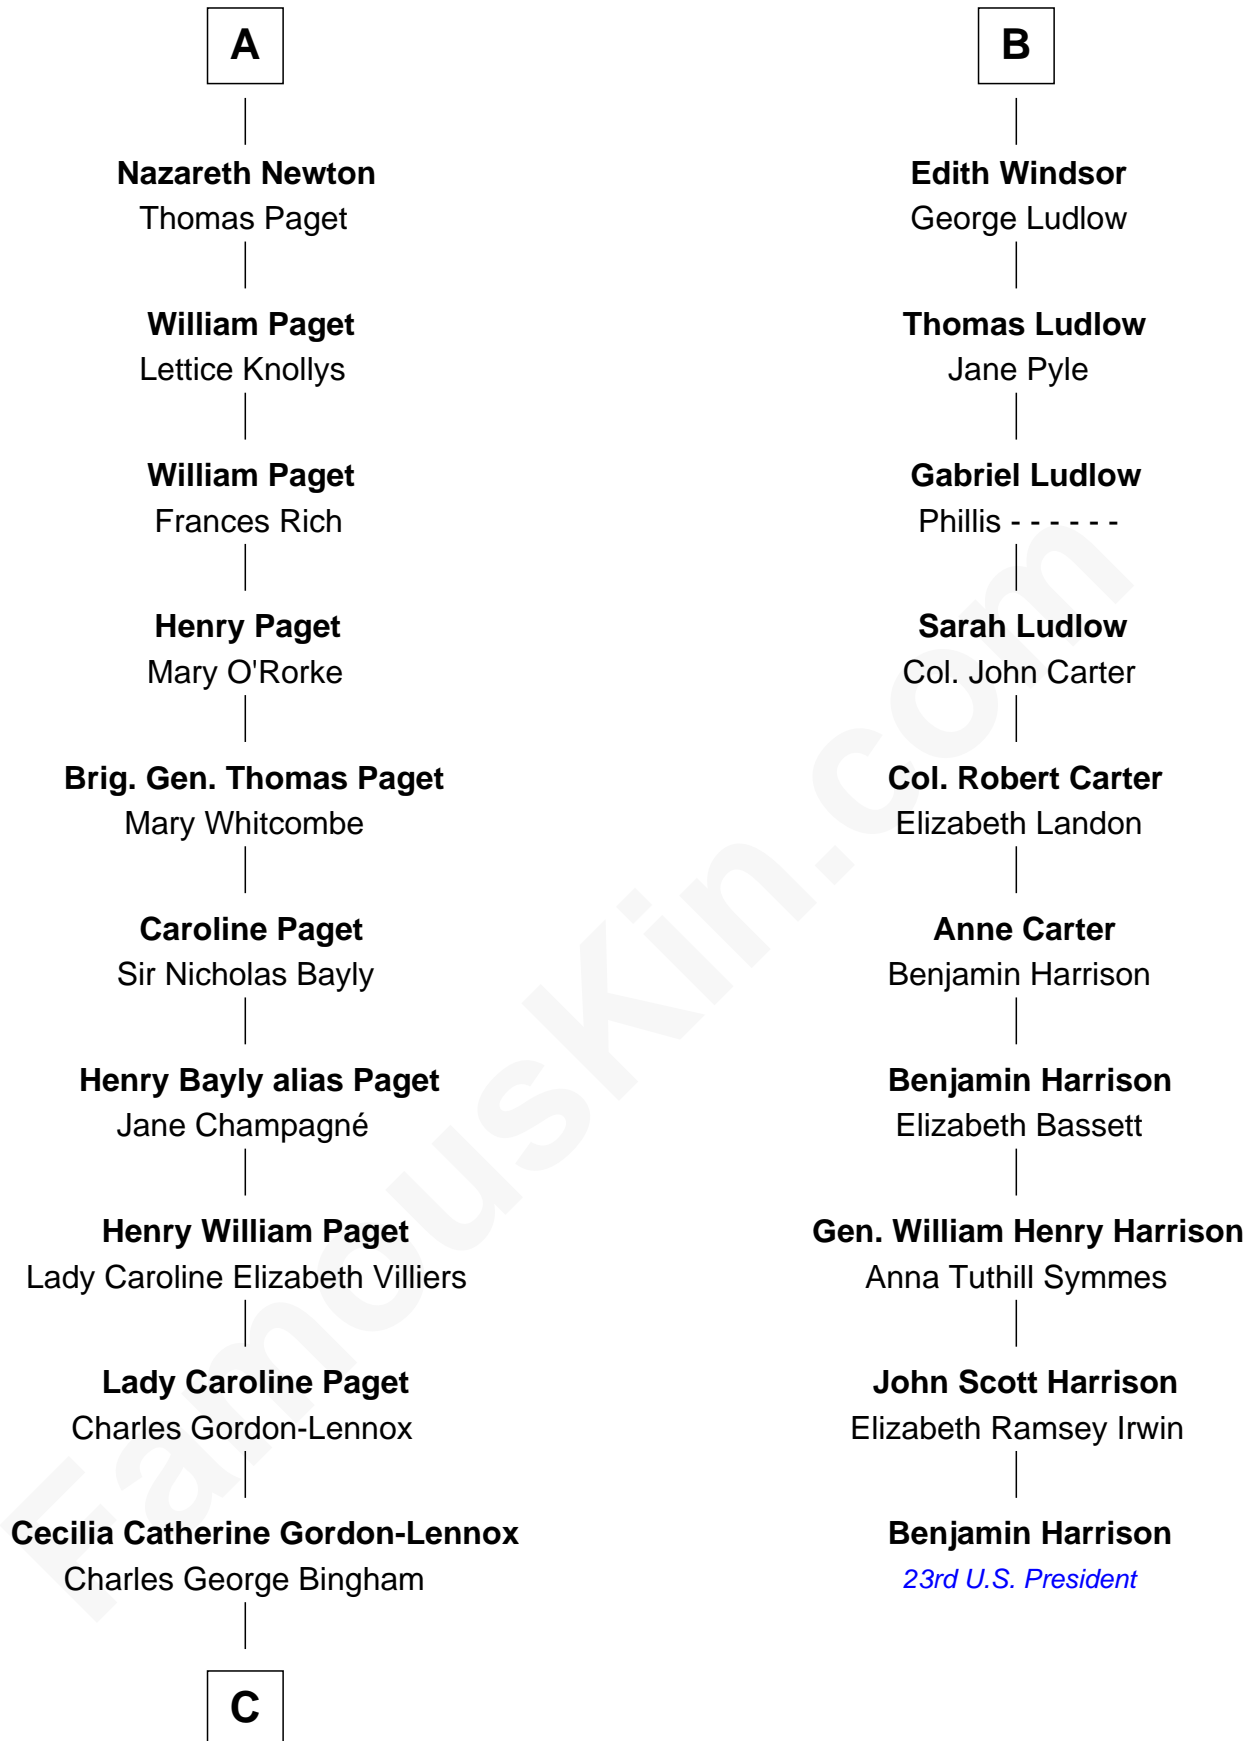

FamousKin.com
Relationship Chart of
Prince William
Prince of Wales

16th cousin 5 times removed of
Benjamin Harrison
23rd U.S. President

Sir Hugh de Courtenay
 Agnes de St. John

C

Rosalind Cecilia Caroline Bingham

James Albert Edward Hamilton

Cynthia Elinor Beatrix Hamilton

Albert Edward John Spencer

Edward John Spencer

Frances Ruth Burke Roche

Princess Diana Frances Spencer

Charles III, King of the United Kingdom

Prince William