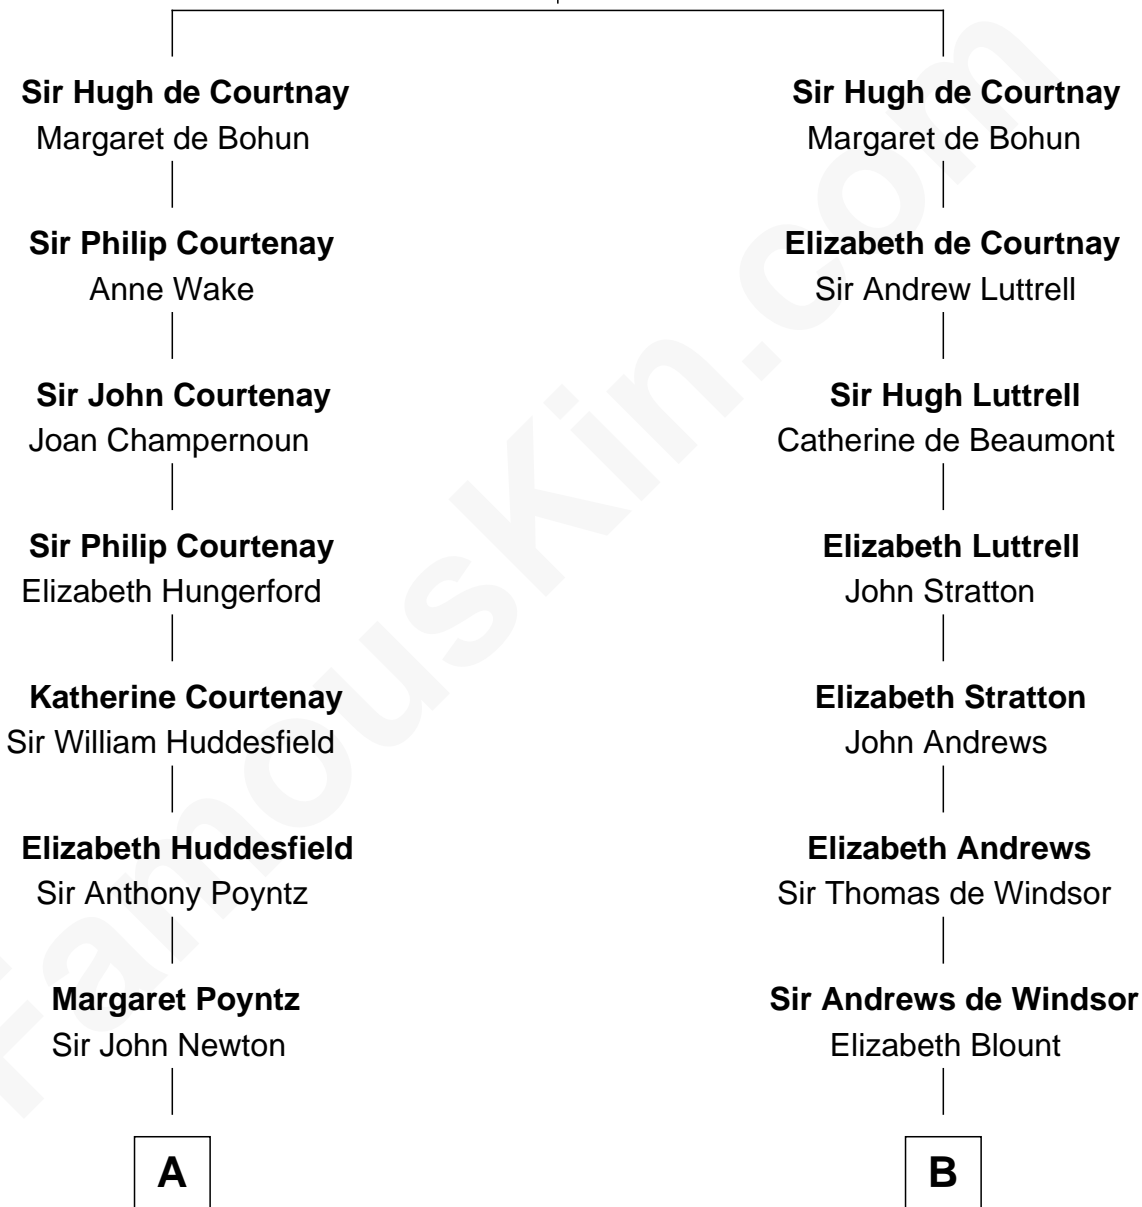

FamousKin.com
Relationship Chart of
Prince William
Prince of Wales

16th cousin 5 times removed of
Benjamin Harrison
23rd U.S. President

Sir Hugh de Courtenay
 Agnes de St. John

C

Rosalind Cecilia Caroline Bingham

James Albert Edward Hamilton

Cynthia Elinor Beatrix Hamilton

Albert Edward John Spencer

Edward John Spencer

Frances Ruth Burke Roche

Princess Diana Frances Spencer

Charles III, King of the United Kingdom

Prince William

Prince of Wales