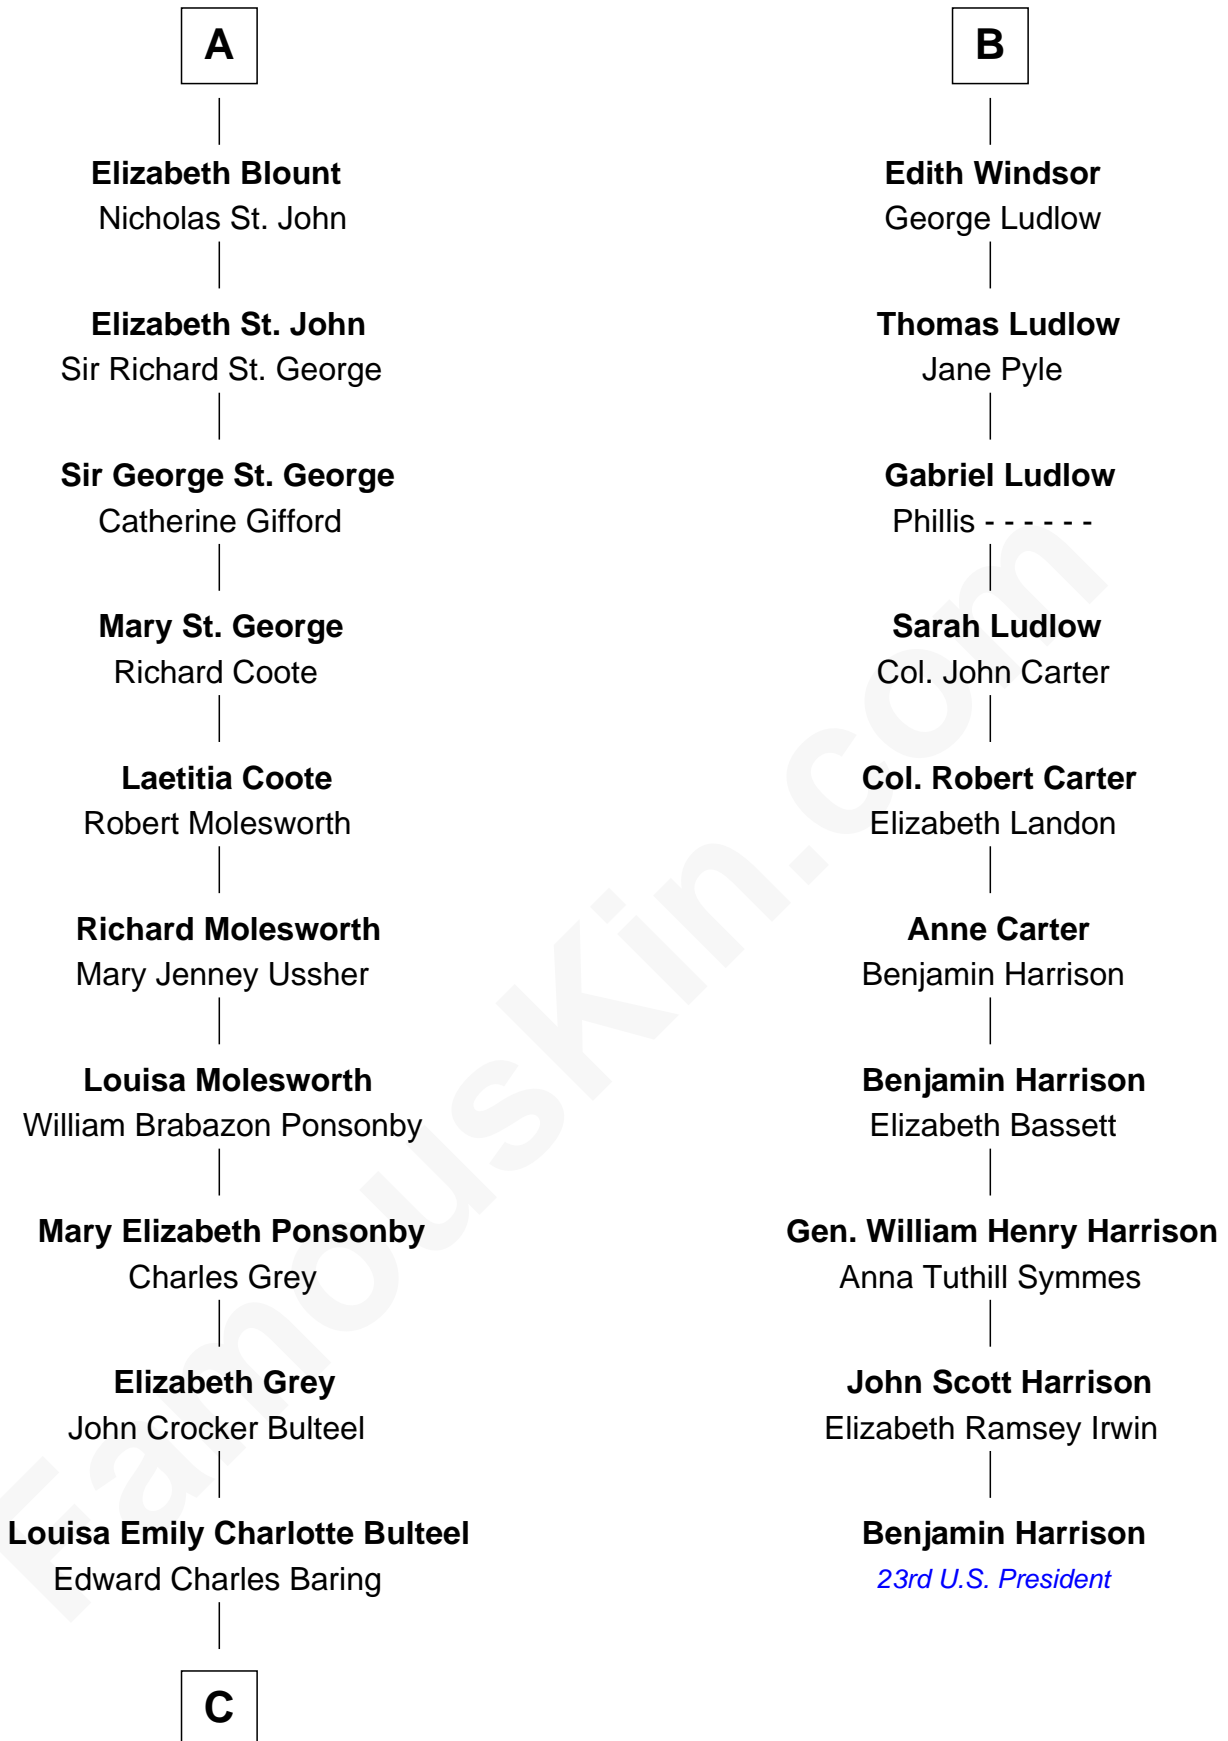

**FamousKin.com**  
**Relationship Chart of**  
**Prince William**  
*Prince of Wales*

16th cousin 5 times removed of

**Benjamin Harrison**  
*23rd U.S. President*

**Sir Thomas de Swynnerton**

**C**

—  
**Margaret Baring**

Charles Robert Spencer

—  
**Albert Edward John Spencer**

Cynthia Elinor Beatrix Hamilton

—  
**Edward John Spencer**

Frances Ruth Burke Roche

—  
**Princess Diana Frances Spencer**

Charles III, King of the United Kingdom

—  
**Prince William**

*Prince of Wales*