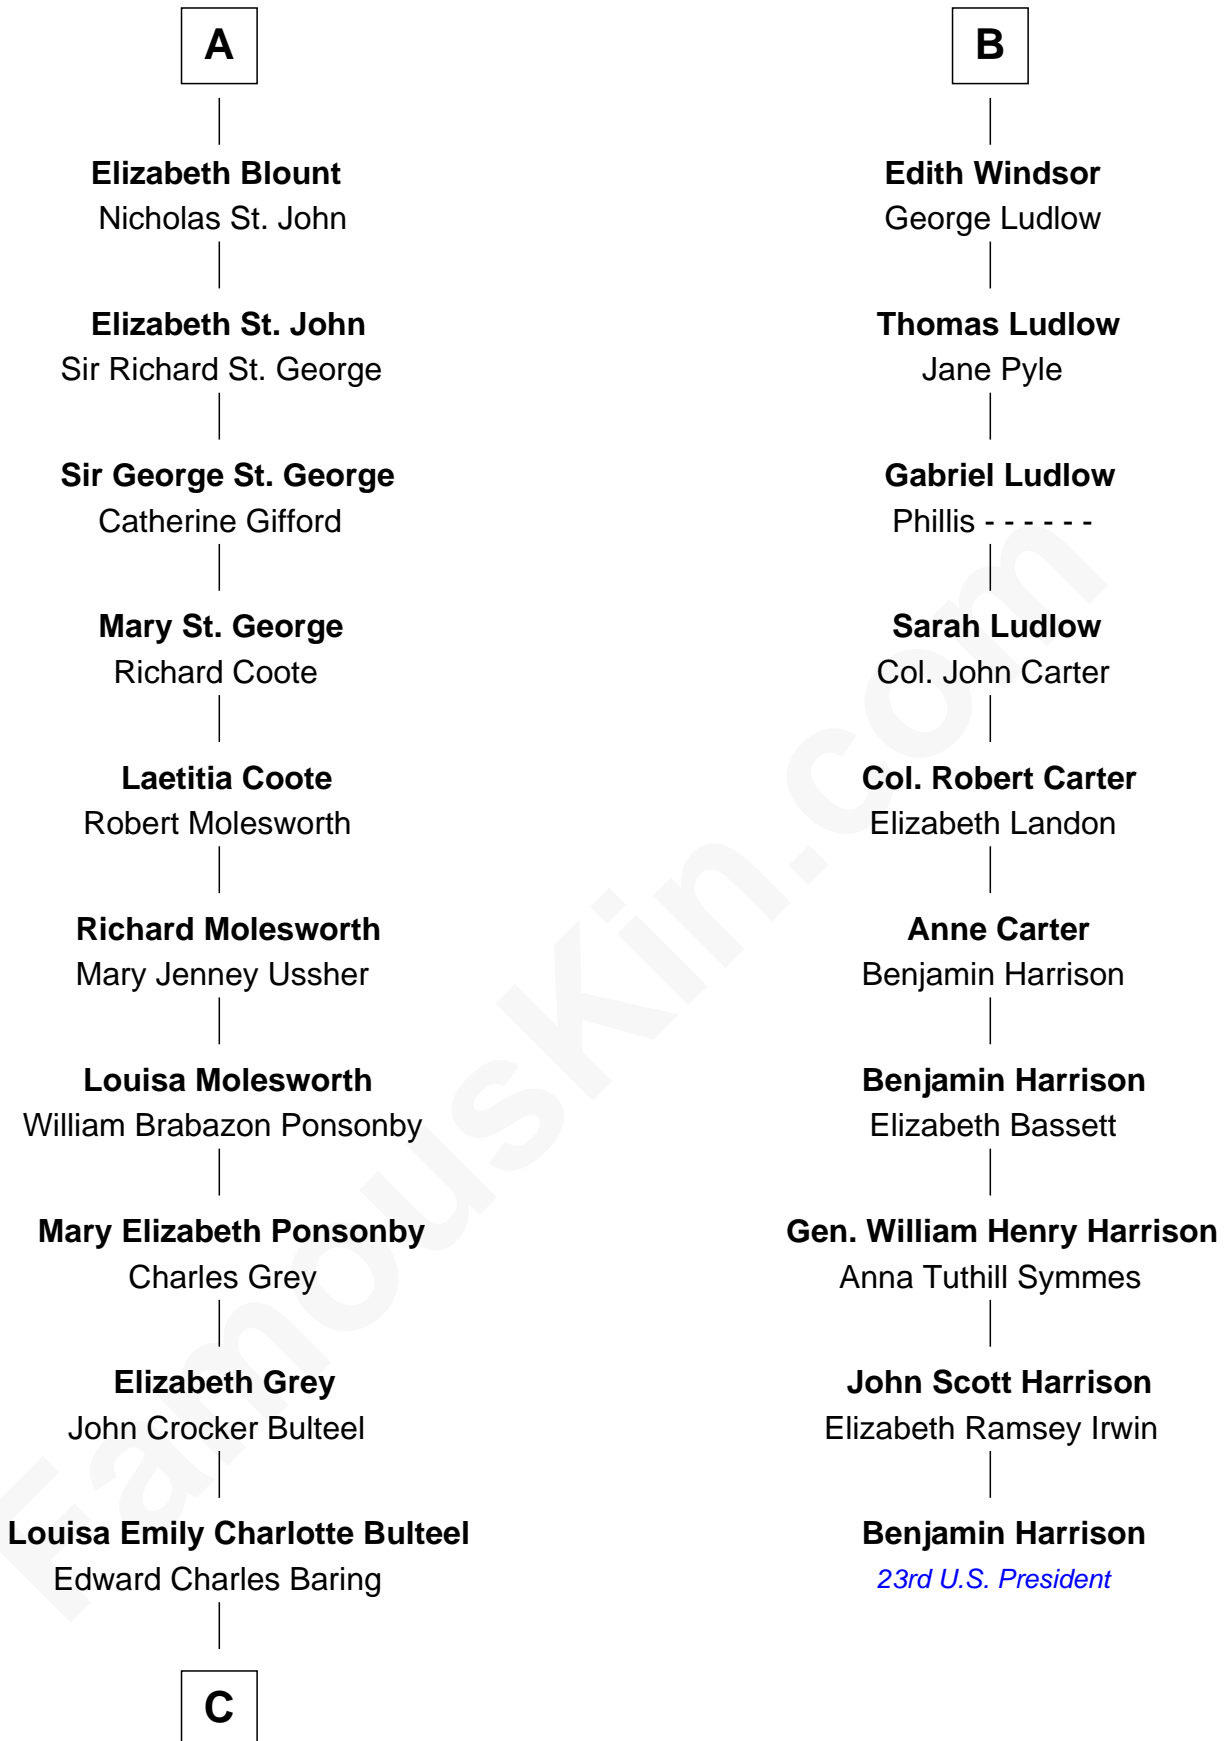

FamousKin.com
Relationship Chart of
Prince William
Prince of Wales

16th cousin 5 times removed of

Benjamin Harrison
23rd U.S. President

Sir Geoffrey de Gresley
 Margaret Gernon

C

—
Margaret Baring

Charles Robert Spencer

—
Albert Edward John Spencer

Cynthia Elinor Beatrix Hamilton

—
Edward John Spencer

Frances Ruth Burke Roche

—
Princess Diana Frances Spencer

Charles III, King of the United Kingdom

—
Prince William

Prince of Wales