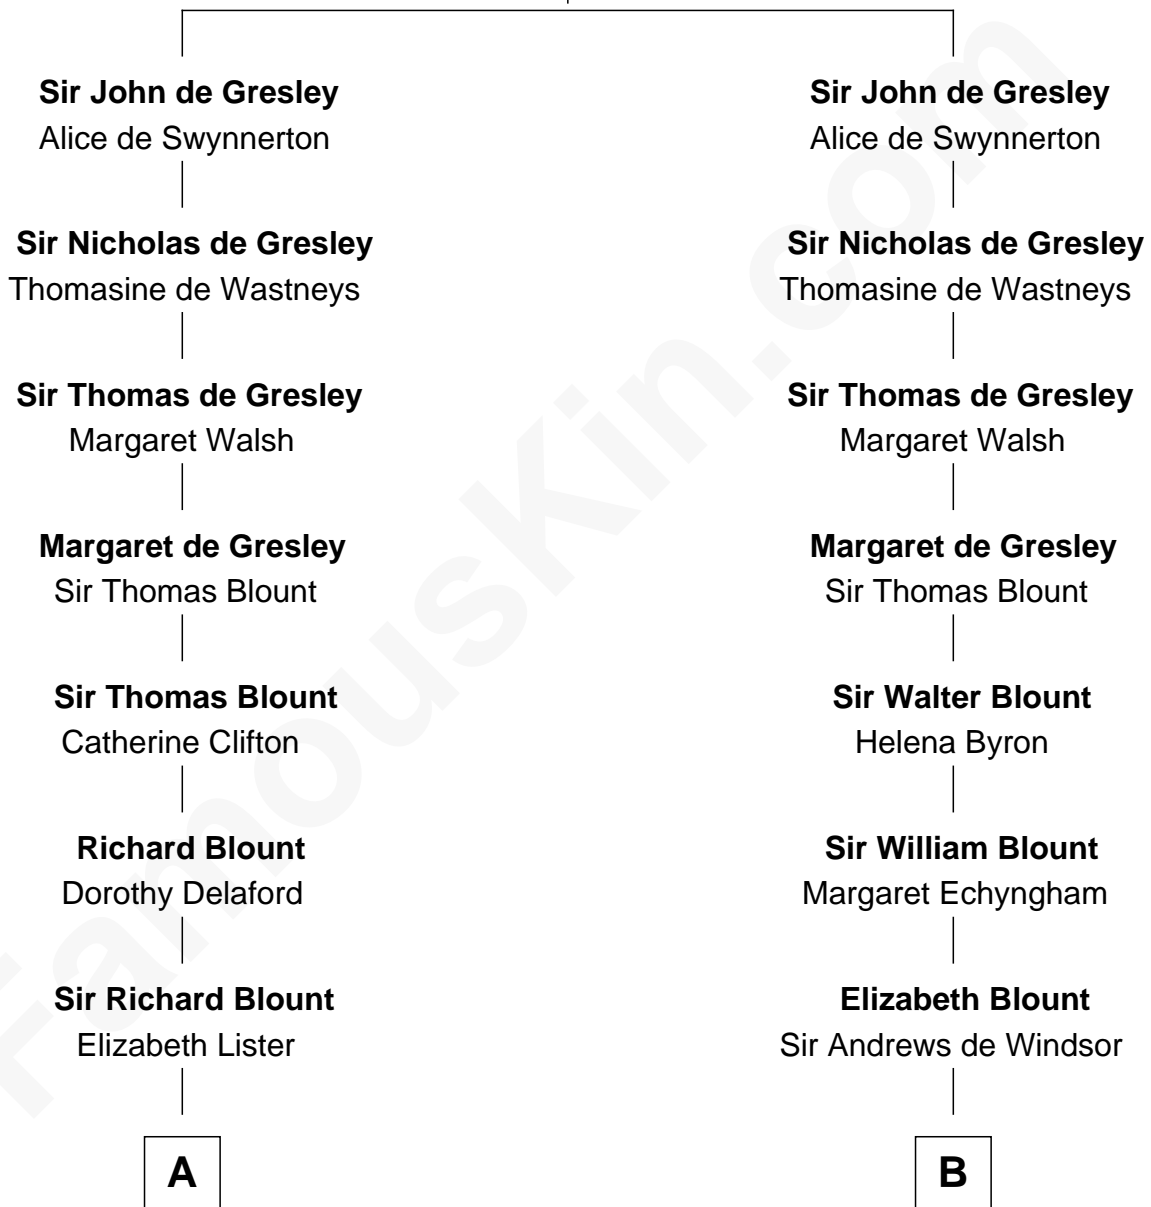

FamousKin.com
Relationship Chart of
Prince William
Prince of Wales

16th cousin 5 times removed of

Benjamin Harrison
23rd U.S. President

Sir Geoffrey de Gresley
 Margaret Gernon

C

—
Margaret Baring

Charles Robert Spencer

—
Albert Edward John Spencer

Cynthia Elinor Beatrix Hamilton

—
Edward John Spencer

Frances Ruth Burke Roche

—
Princess Diana Frances Spencer

Charles III, King of the United Kingdom

—
Prince William

Prince of Wales