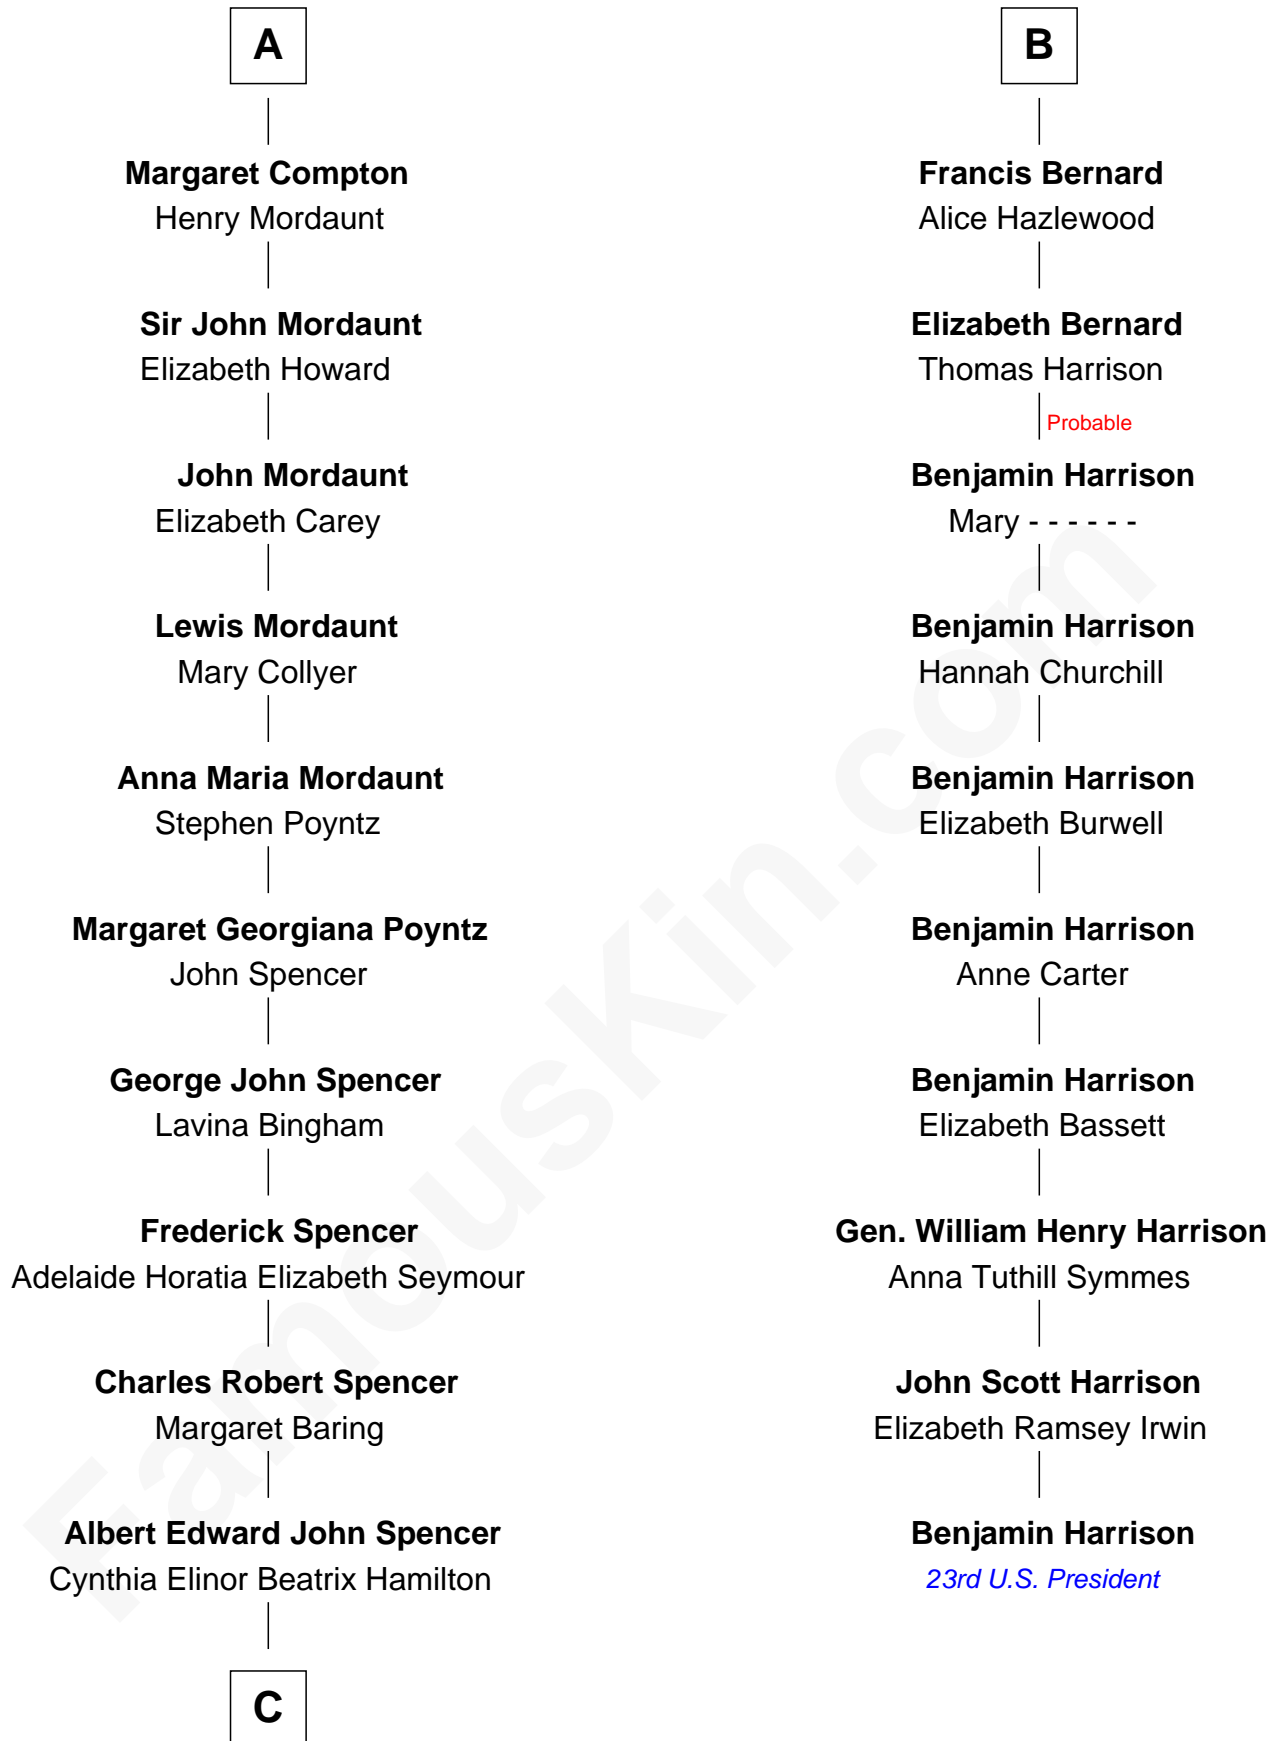

**FamousKin.com**  
**Relationship Chart of**  
**Prince William**  
*Prince of Wales*

16th cousin 3 times removed of  
**Benjamin Harrison**  
*23rd U.S. President*

**Sir Henry de Percy**  
 Idoine de Clifford

**C**

**Edward John Spencer**  
Frances Ruth Burke Roche

**Princess Diana Frances Spencer**  
Charles III, King of the United Kingdom

**Prince William**  
*Prince of Wales*

FamousKin.com

William photo by [InSapphoWeTrust](#) [\(CC BY-SA 2.0\)](#)