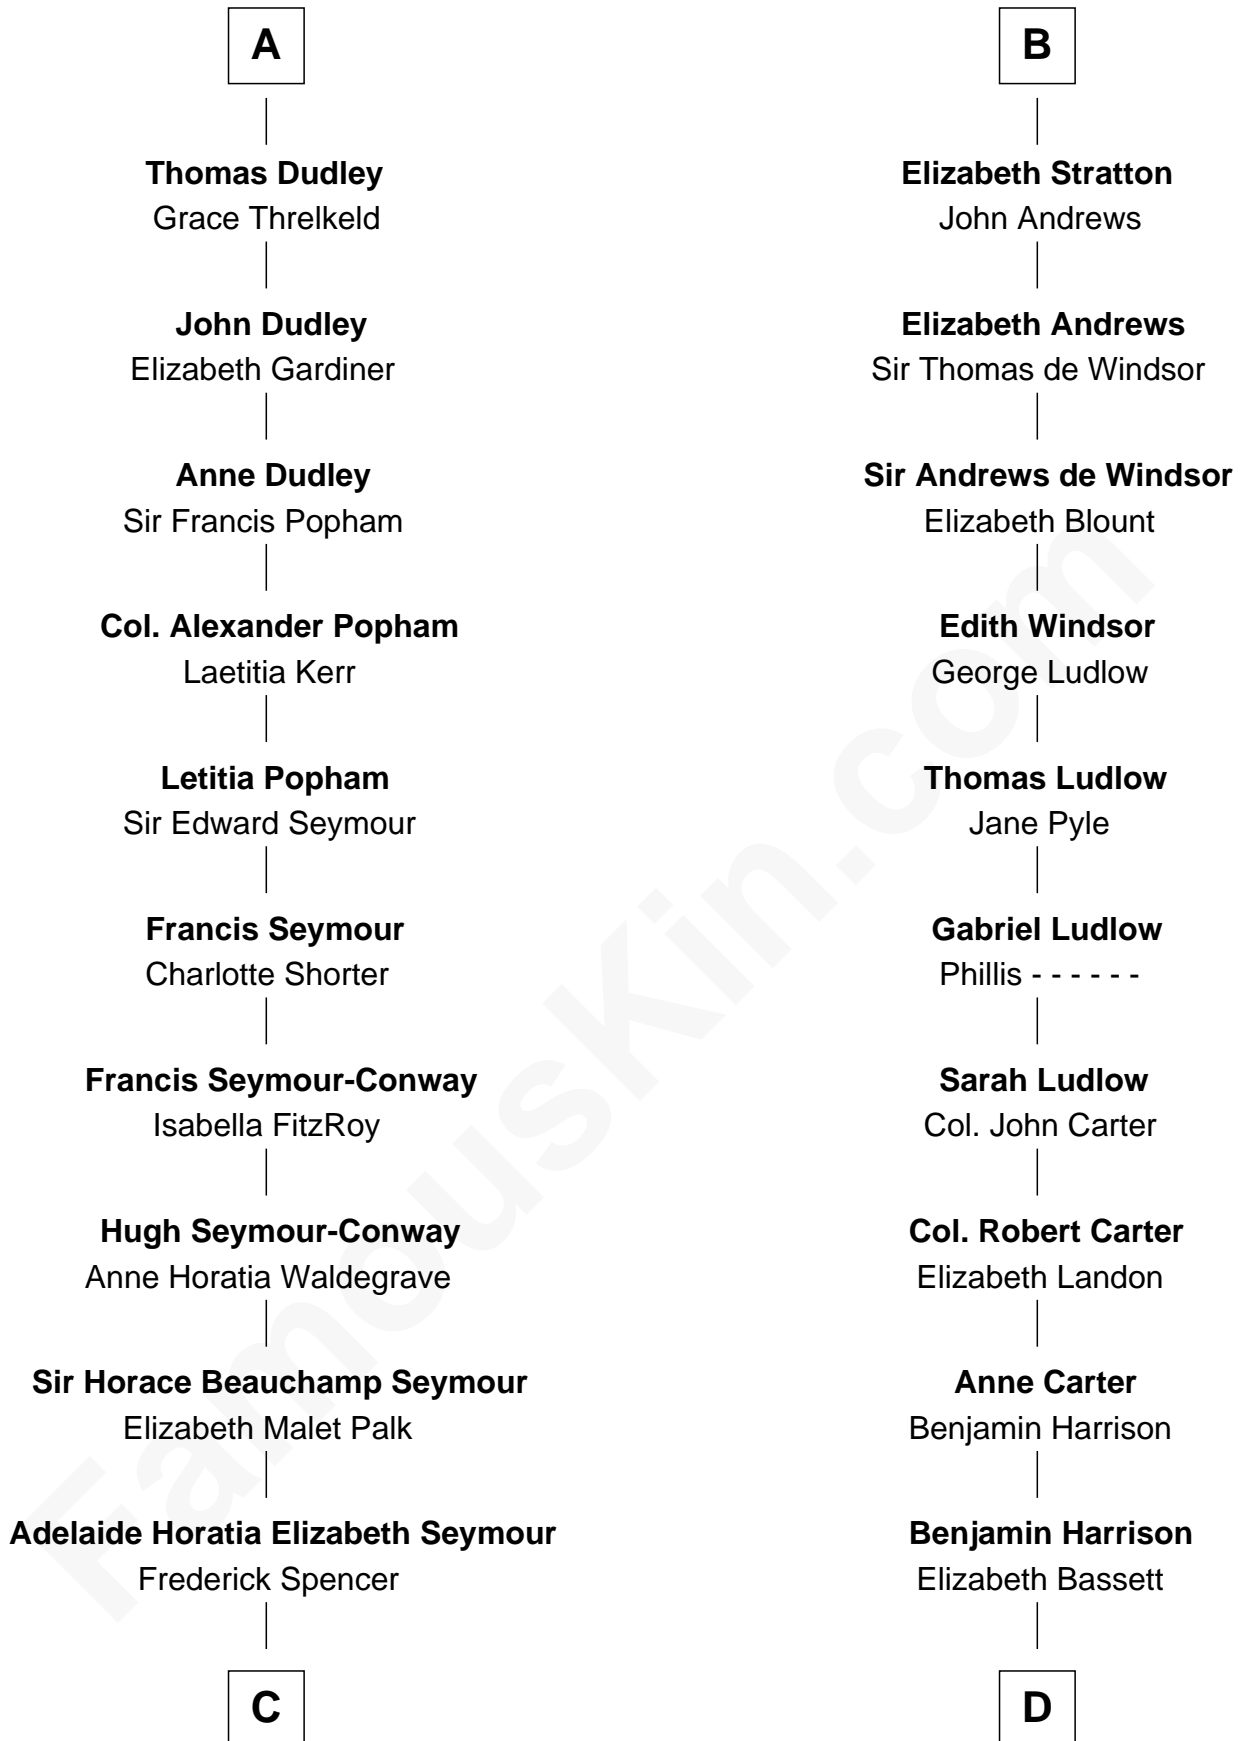

FamousKin.com
Relationship Chart of
Prince William
Prince of Wales

19th cousin 2 times removed of

Benjamin Harrison
23rd U.S. President

William de Braiose
 Eva Marshal

Eve de Braiose
 Sir William de Cantilupe

Milicent de Cantilupe
 Eudo la Zouche

Eve la Zouche
 Sir Maurice de Berkeley

Thomas de Berkeley
 Katherine de Clyvedon

Sir John Berkeley
 Elizabeth Betteshorne

Elizabeth Berkeley
 Sir John Sutton

Sir Edmund Sutton
 Matilda Clifford

A

Eleanor de Braiose
 Sir Humphrey de Bohun

Humphrey de Bohun
 Maud de Fiennes

Humphrey de Bohun
 Elizabeth Plantagenet

Margaret de Bohun
 Sir Hugh de Courtnay

Elizabeth de Courtnay
 Sir Andrew Luttrell

Sir Hugh Luttrell
 Catherine de Beaumont

Elizabeth Luttrell
 John Stratton

B

C

Charles Robert Spencer

Margaret Baring

Albert Edward John Spencer

Cynthia Elinor Beatrix Hamilton

Edward John Spencer