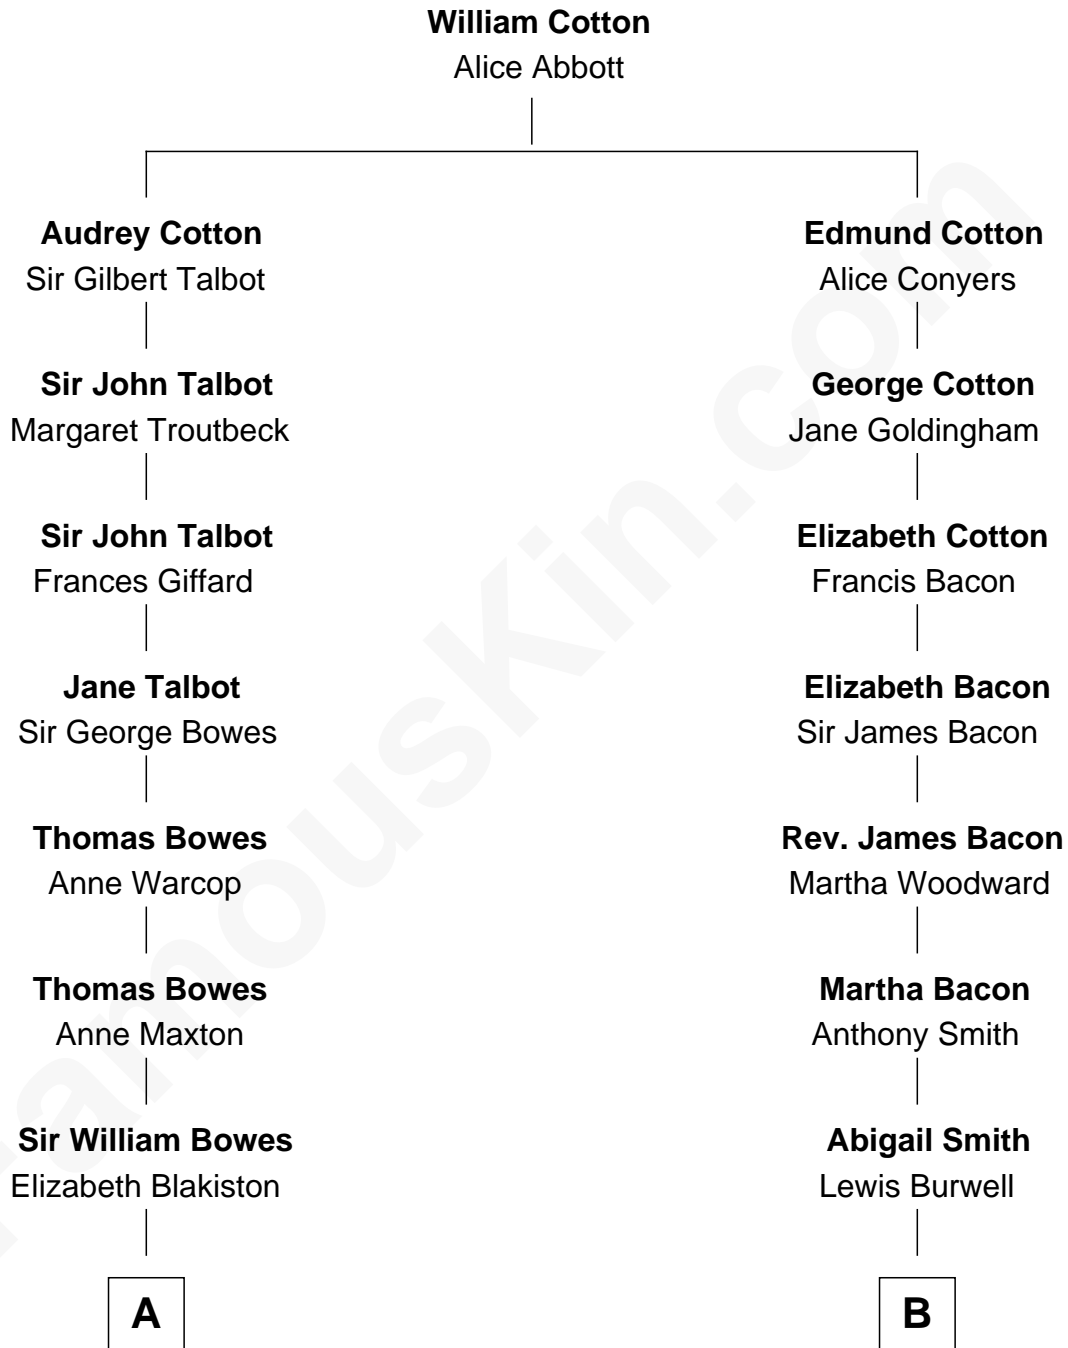

FamousKin.com
Relationship Chart of
Prince William
Prince of Wales

12th cousin 4 times removed of
Benjamin Harrison
23rd U.S. President

A

Sir George Bowes

Mary Gilbert

Mary Eleanor Bowes

John Lyon

Thomas Lyon-Bowes