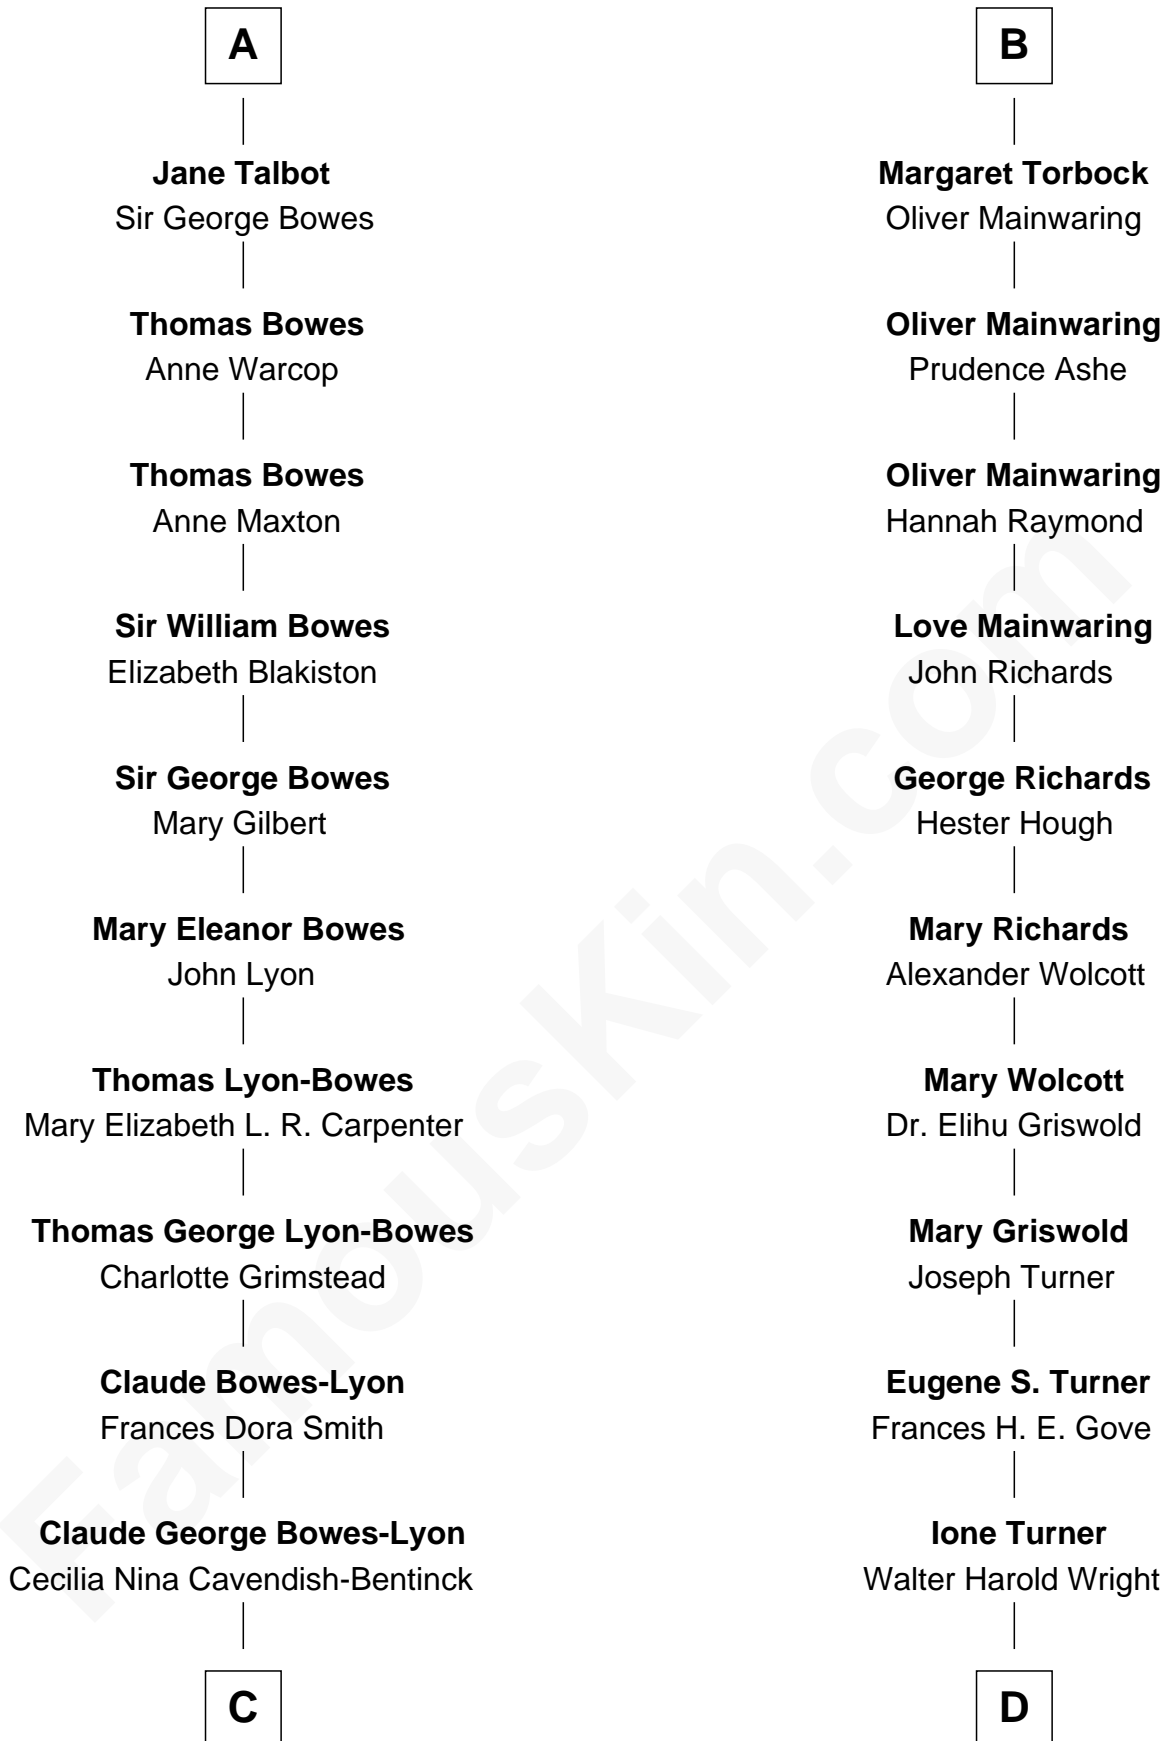

# FamousKin.com Relationship Chart of

**Prince William**

*Prince of Wales*

20th cousin of

**Ed Helms**

*TV and Movie Actor*

**Richard Fitzalan**  
Eleanor Plantagenet

**C**

**Elizabeth Bowes-Lyon**

George VI, King of the United Kingdom

**Elizabeth II, Queen of the United Kingdom**

Prince Philip of Edinburgh

**Charles III, King of the United Kingdom**

Princess Diana Frances Spencer

**Prince William**

*Prince of Wales*

**D**

**Inez Emeline Wright**

George Pullen Jackson

**Frances Helen Jackson**

Fitzgerald Sale Parker

**Pamela Ann Parker**