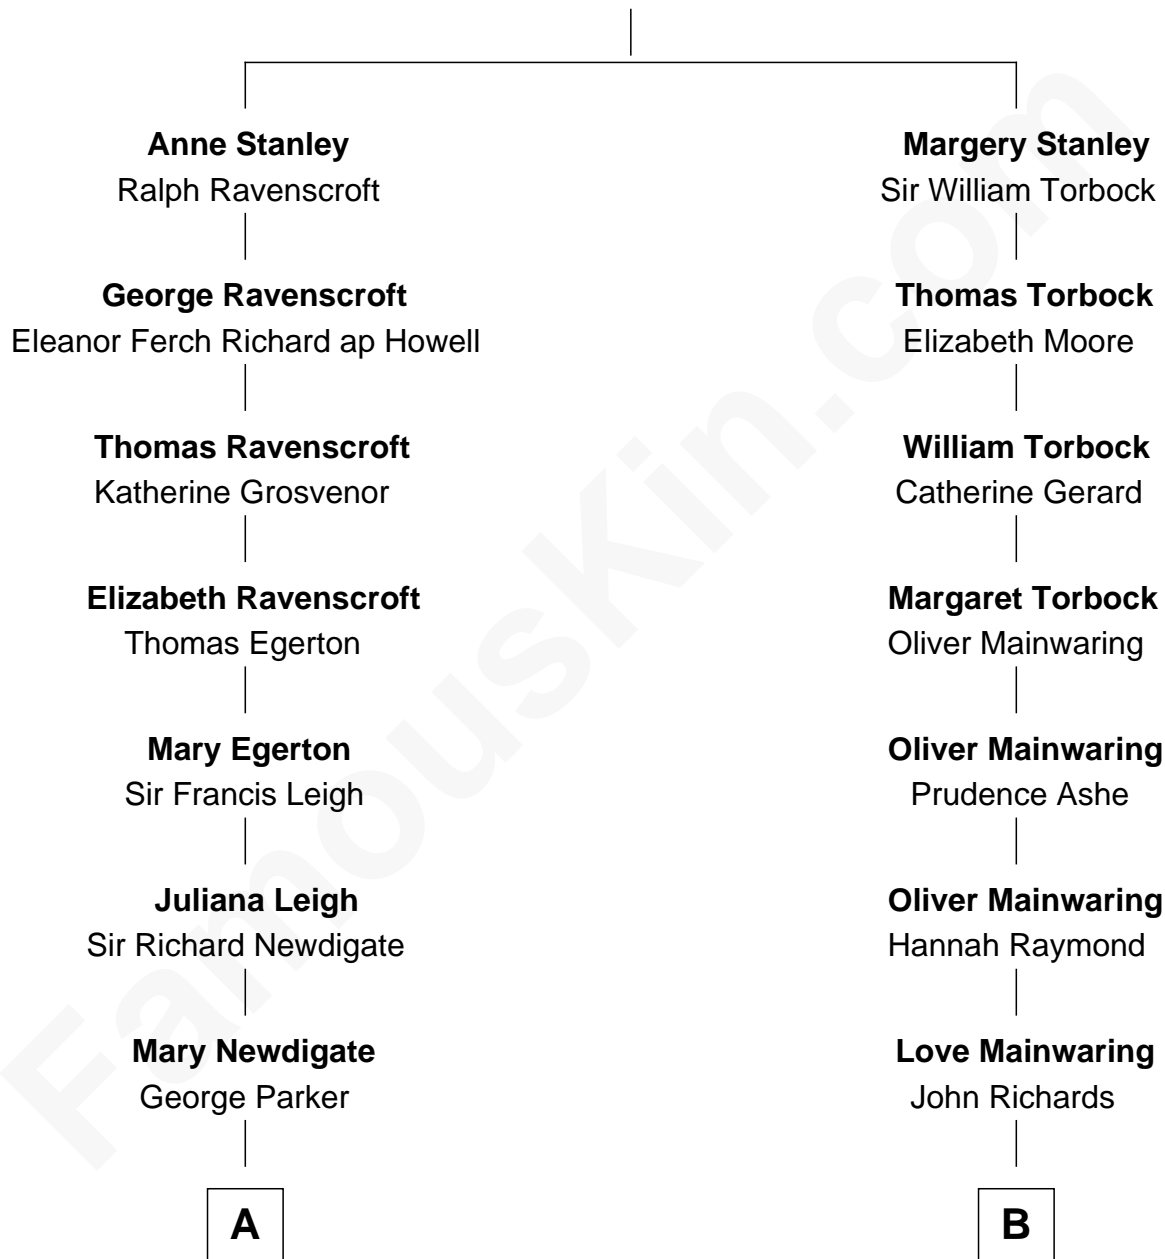

FamousKin.com Relationship Chart of

Prince William

Prince of Wales

16th cousin 2 times removed of

Ed Helms

TV and Movie Actor

Sir John Stanley

Elizabeth Weever

A

Richard Parker
Sarah Chilcot

Juliana Parker
Cecil Bowyer

Sir William Bowyer
Anne Stonehouse

Penelope Bowyer
George John Cooke

Penelope Anne Cooke
Robert Brudenell

Anne Brudenell
George Charles Bingham

Charles George Bingham
Cecilia Catherine Gordon-Lennox

Rosalind Cecilia Caroline Bingham
James Albert Edward Hamilton

Cynthia Elinor Beatrix Hamilton
Albert Edward John Spencer

Edward John Spencer
Frances Ruth Burke Roche

C

B

George Richards
Hester Hough

Mary Richards
Alexander Wolcott

Mary Wolcott
Dr. Elihu Griswold

Mary Griswold
Joseph Turner

Eugene S. Turner
Frances H. E. Gove

Ione Turner
Walter Harold Wright

Inez Emeline Wright
George Pullen Jackson

Frances Helen Jackson
Fitzgerald Sale Parker