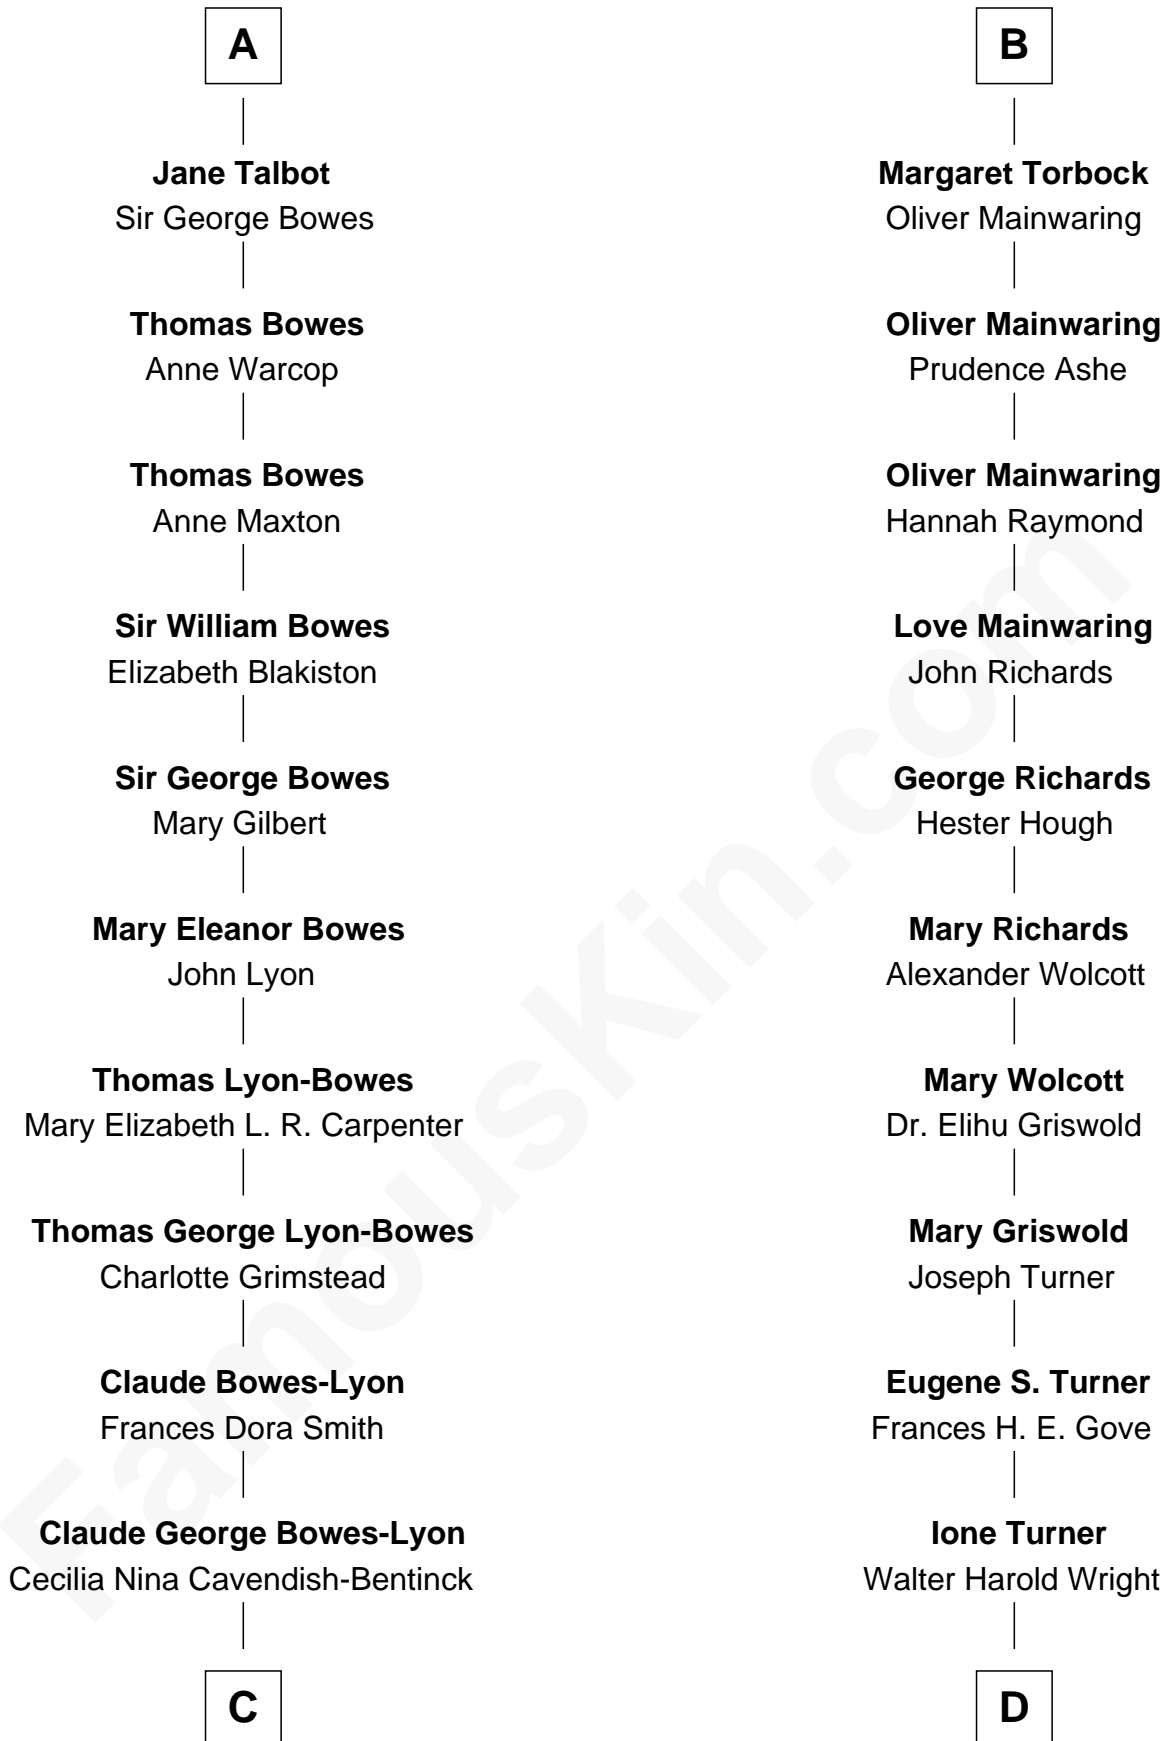

FamousKin.com Relationship Chart of

Prince William

Prince of Wales

20th cousin of

Ed Helms

TV and Movie Actor

William de Stanley

Alice de Mascy

C

Elizabeth Bowes-Lyon

George VI, King of the United Kingdom

Elizabeth II, Queen of the United Kingdom

Prince Philip of Edinburgh

Charles III, King of the United Kingdom

Princess Diana Frances Spencer

Prince William