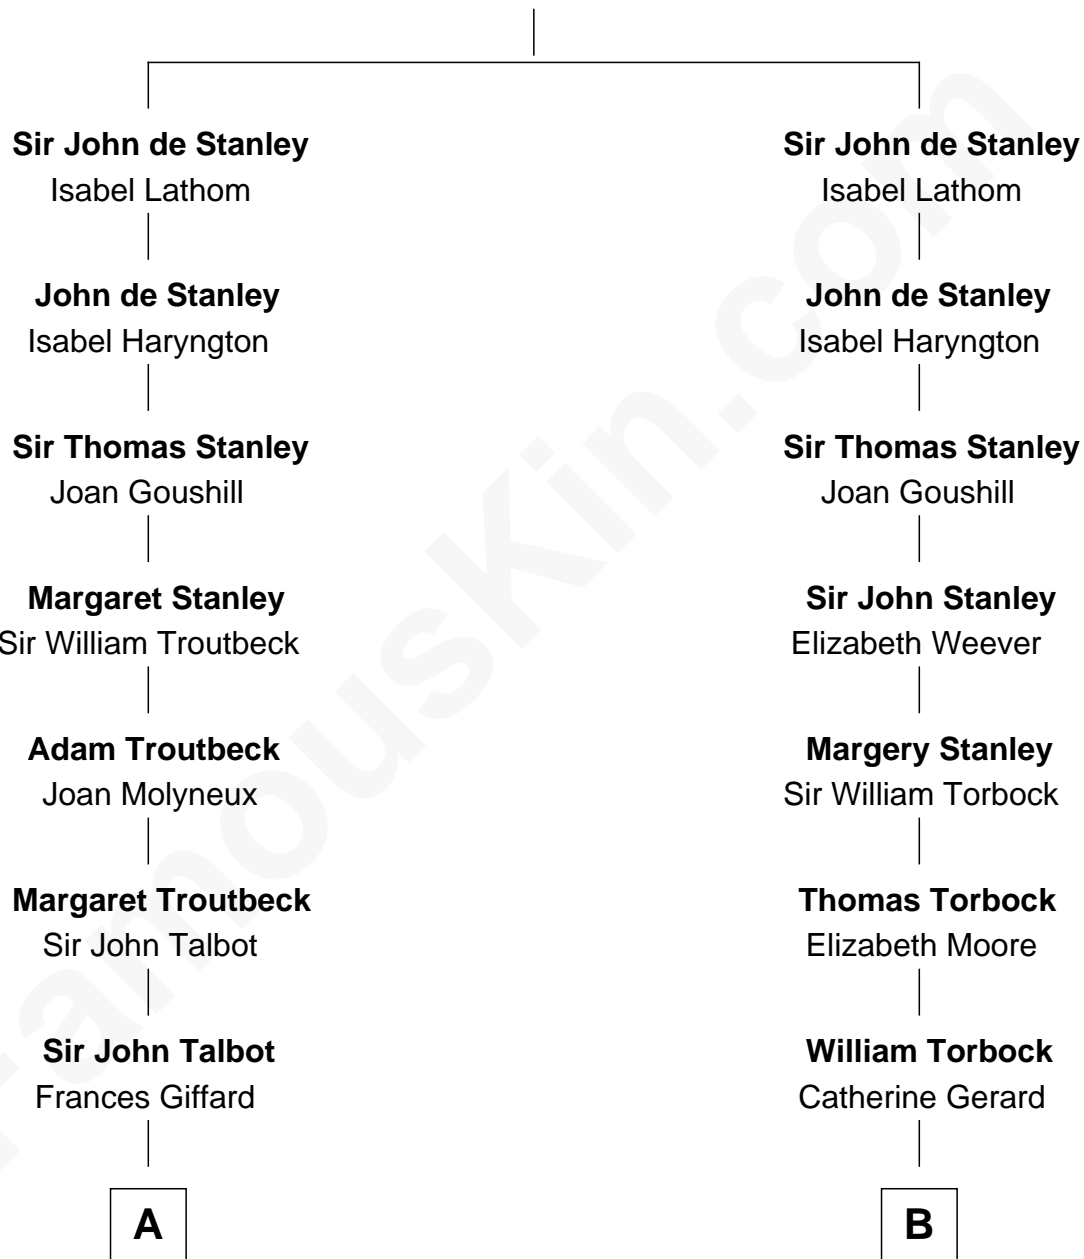

FamousKin.com Relationship Chart of

Prince William

Prince of Wales

20th cousin of

Ed Helms

TV and Movie Actor

William de Stanley

Alice de Mascy

C

Elizabeth Bowes-Lyon

George VI, King of the United Kingdom

Elizabeth II, Queen of the United Kingdom

Prince Philip of Edinburgh

Charles III, King of the United Kingdom

Princess Diana Frances Spencer

Prince William