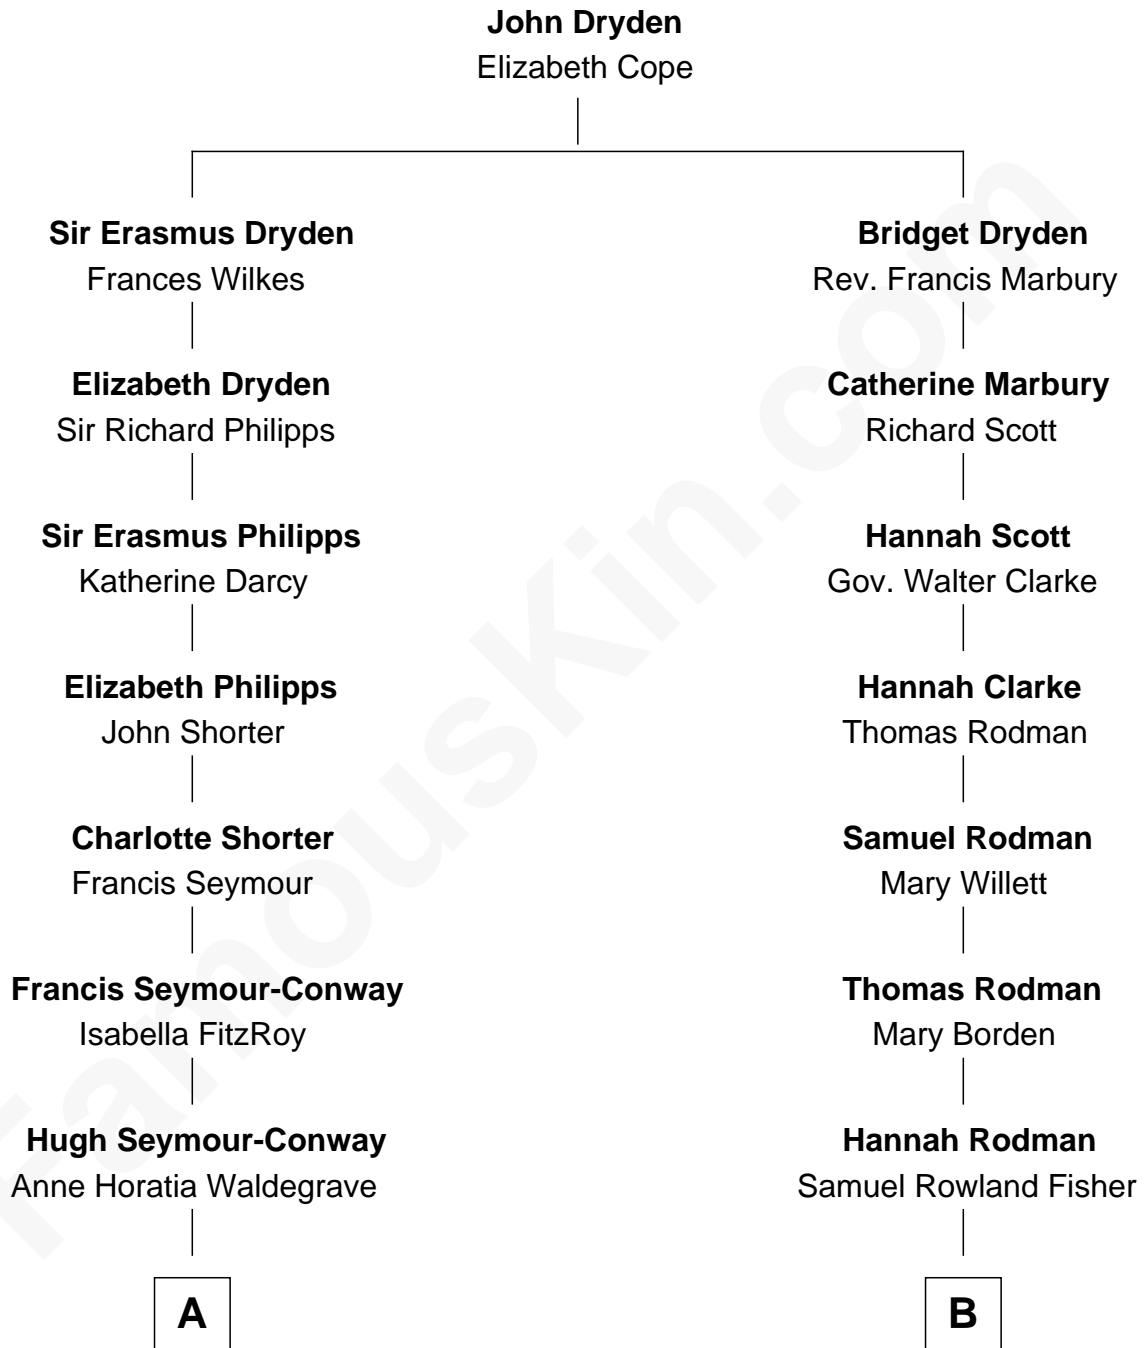

FamousKin.com Relationship Chart of

Prince William

Prince of Wales

8th cousin 5 times removed of

Joseph Wharton

Founder of the Wharton School of Business

A

Sir Horace Beauchamp Seymour

Elizabeth Malet Palk

Adelaide Horatia Elizabeth Seymour

Frederick Spencer

Charles Robert Spencer

Margaret Baring

Albert Edward John Spencer

Cynthia Elinor Beatrix Hamilton

Edward John Spencer

Frances Ruth Burke Roche

Princess Diana Frances Spencer

Charles III, King of the United Kingdom

Prince William

Prince of Wales

B

Deborah Fisher

William Wharton