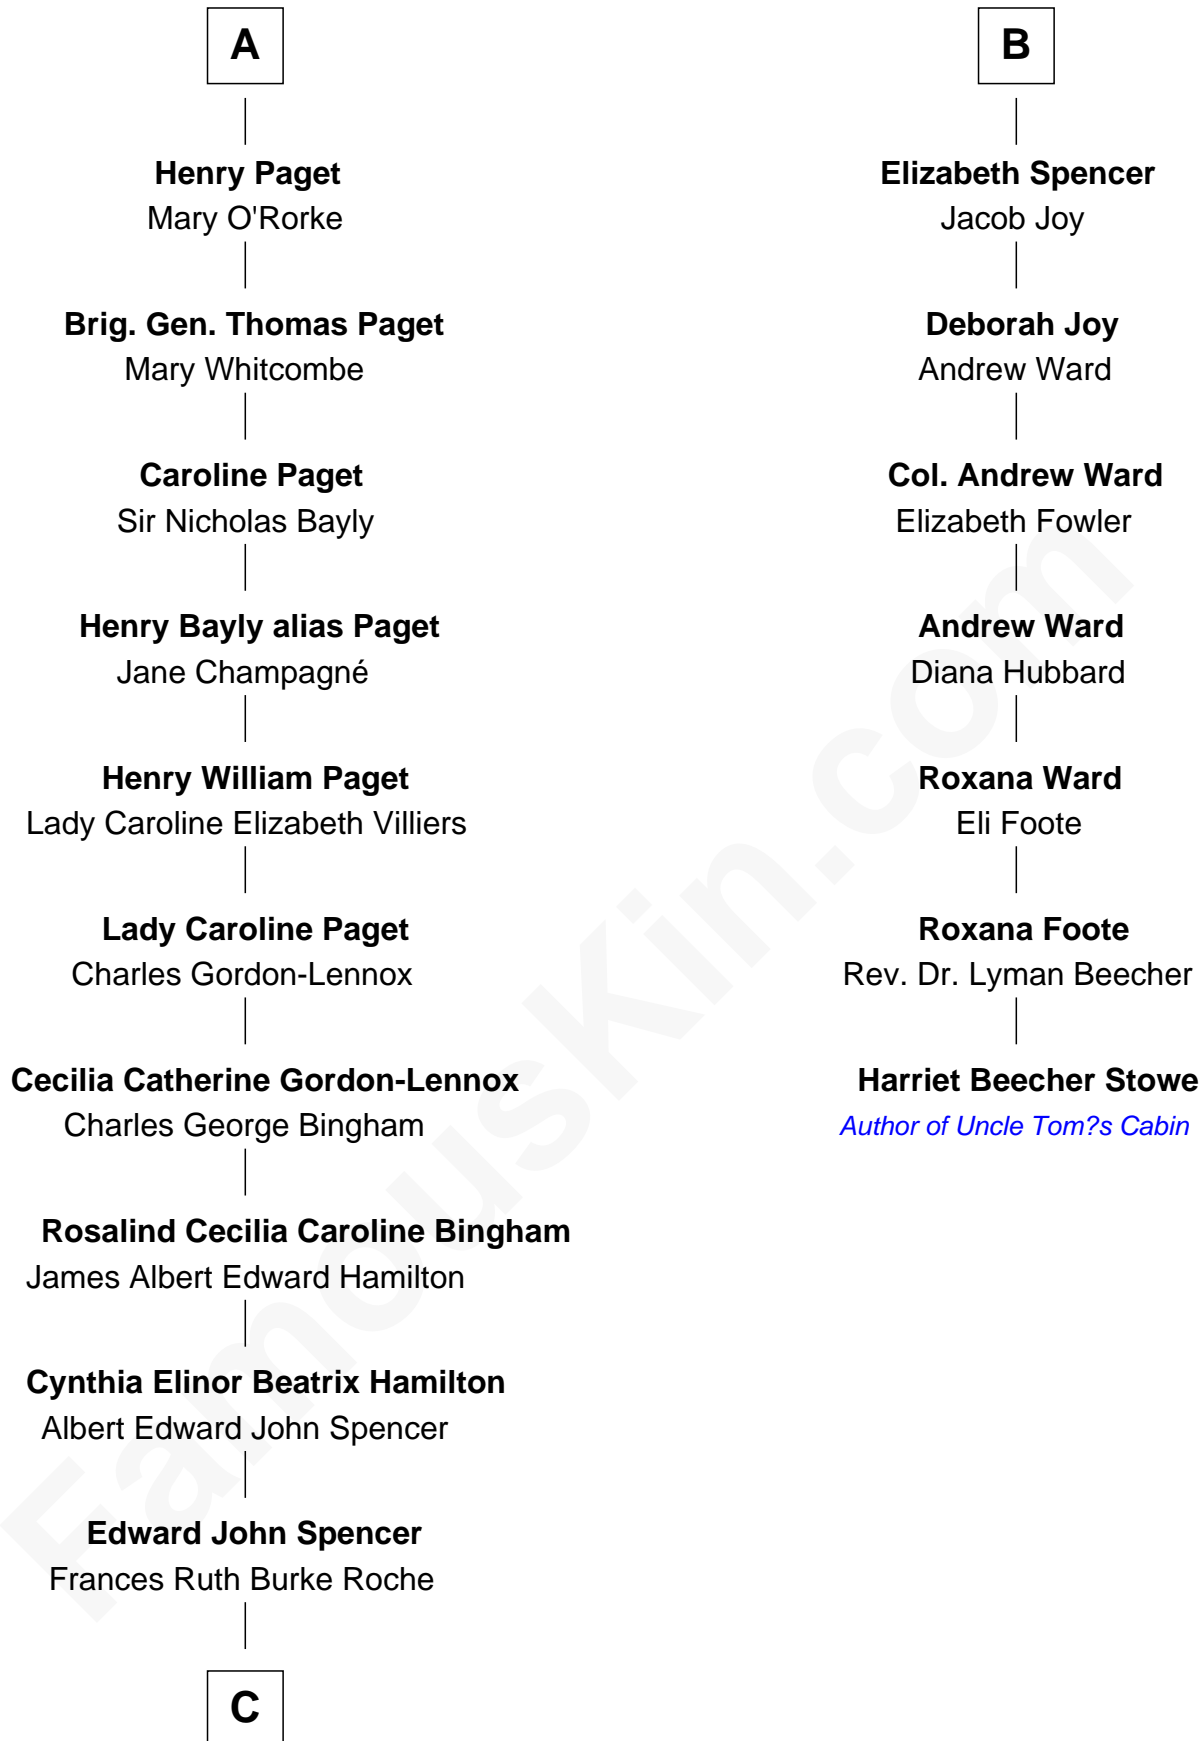

**FamousKin.com**  
**Relationship Chart of**  
**Prince William**  
*Prince of Wales*

13th cousin 5 times removed of  
**Harriet Beecher Stowe**  
*Author of Uncle Tom's Cabin*

**C**

**Princess Diana Frances Spencer**  
Charles III, King of the United Kingdom

**Prince William**  
*Prince of Wales*

FamousKin.com