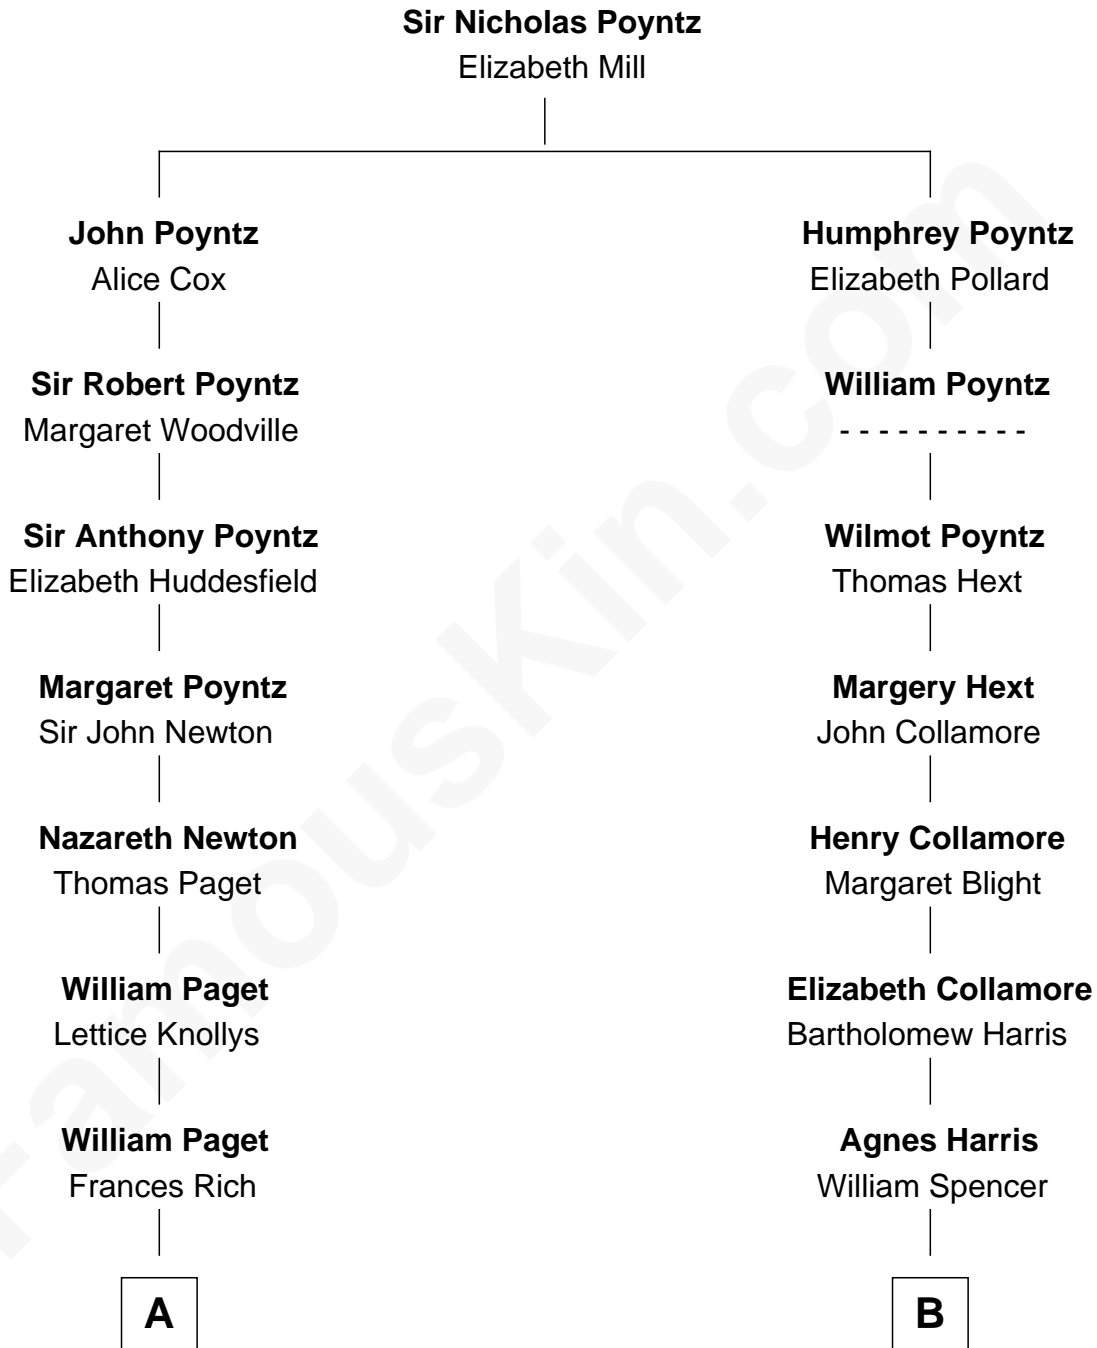

**FamousKin.com**  
**Relationship Chart of**  
**Prince William**  
*Prince of Wales*

13th cousin 5 times removed of  
**Harriet Beecher Stowe**  
*Author of Uncle Tom's Cabin*

**C**

**Princess Diana Frances Spencer**  
Charles III, King of the United Kingdom

**Prince William**  
*Prince of Wales*

FamousKin.com