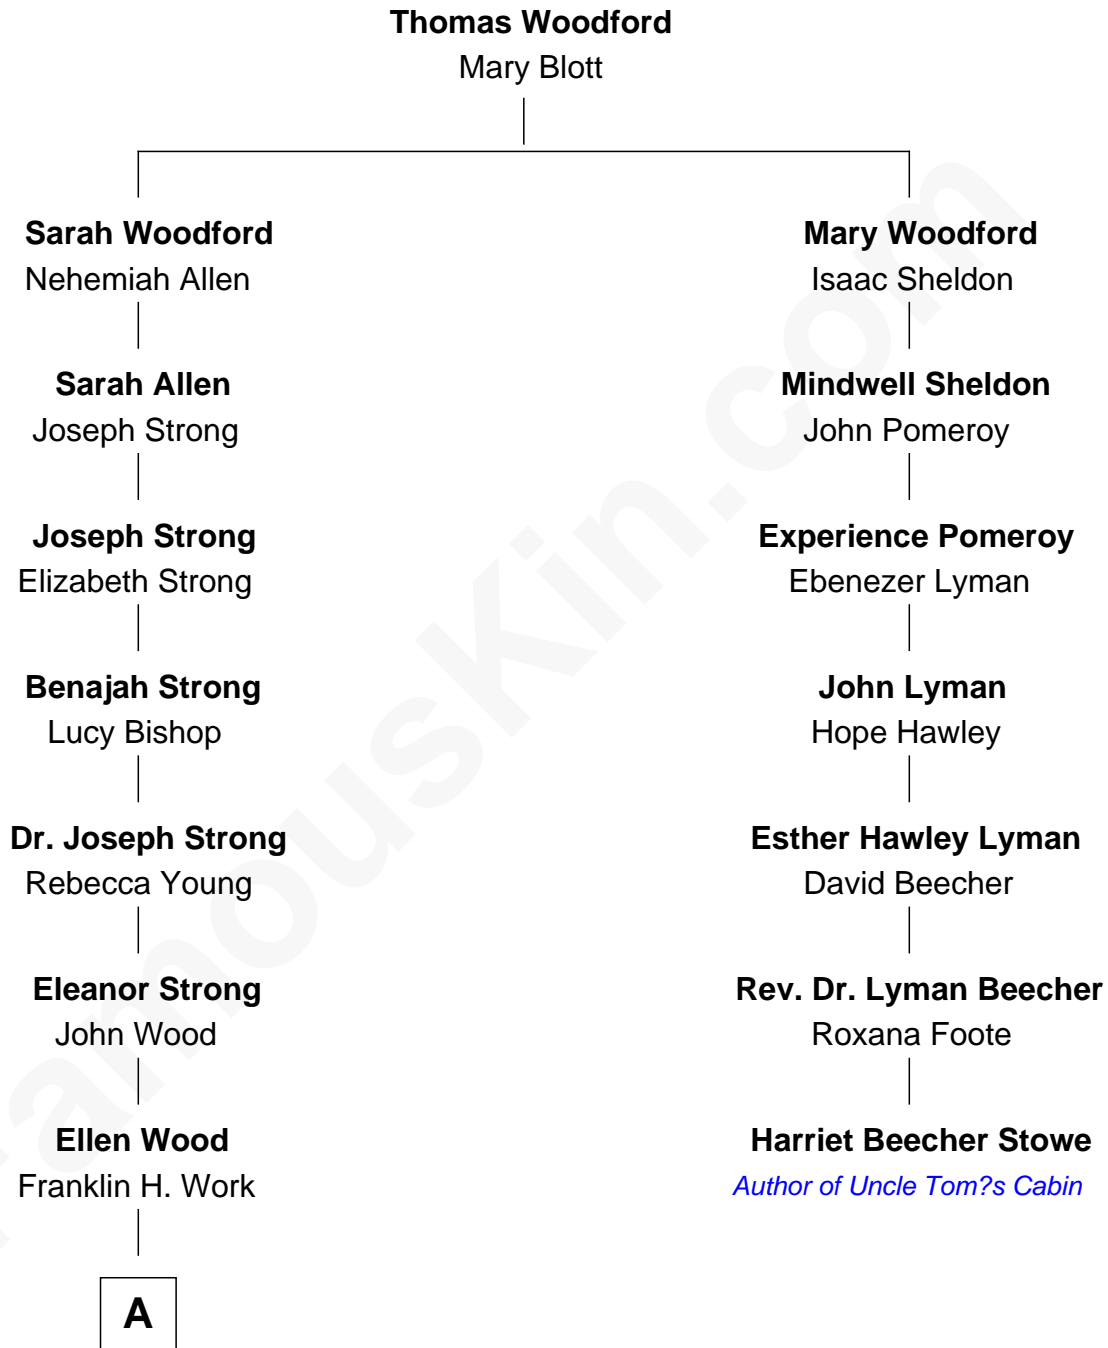

FamousKin.com
Relationship Chart of
Prince William
Prince of Wales

6th cousin 5 times removed of
Harriet Beecher Stowe
Author of Uncle Tom's Cabin

A

—
Frances Eleanor Work

James Boothby Burke Roche

—
Edmund Maurice Burke Roche

Ruth Sylvia Gill

—
Frances Ruth Burke Roche

Edward John Spencer

—
Princess Diana Frances Spencer

Charles III, King of the United Kingdom

—
Prince William

Prince of Wales