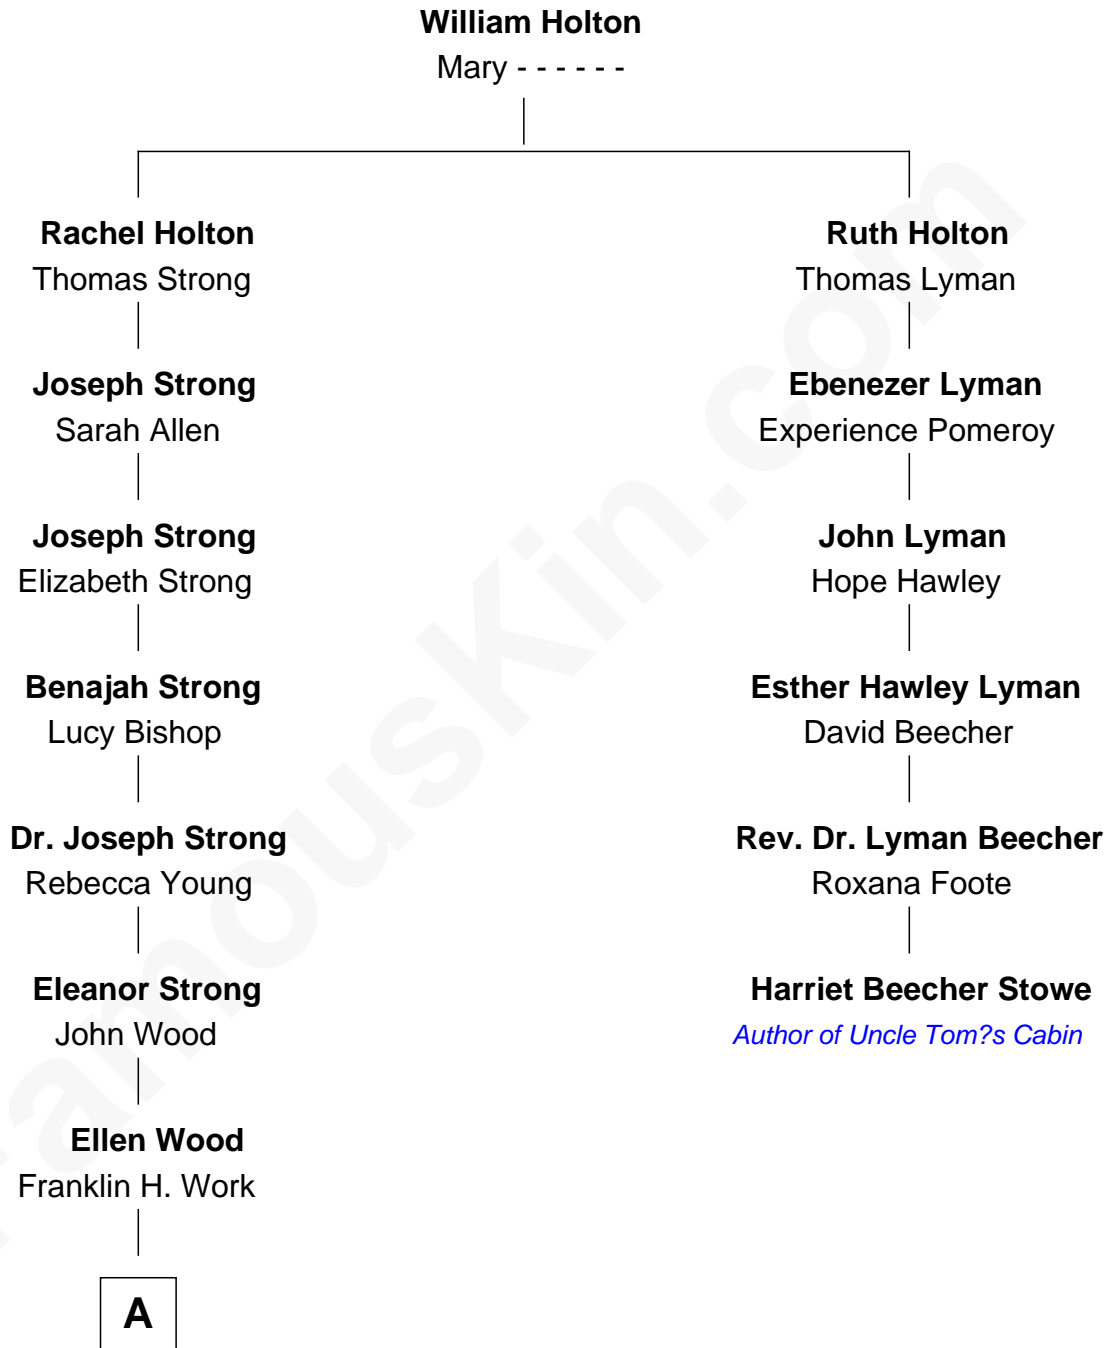

FamousKin.com

Relationship Chart of

Prince William

Prince of Wales

5th cousin 6 times removed of

Harriet Beecher Stowe
Author of Uncle Tom's Cabin

A

—
Frances Eleanor Work

James Boothby Burke Roche

—
Edmund Maurice Burke Roche

Ruth Sylvia Gill

—
Frances Ruth Burke Roche

Edward John Spencer

—
Princess Diana Frances Spencer

Charles III, King of the United Kingdom

—
Prince William