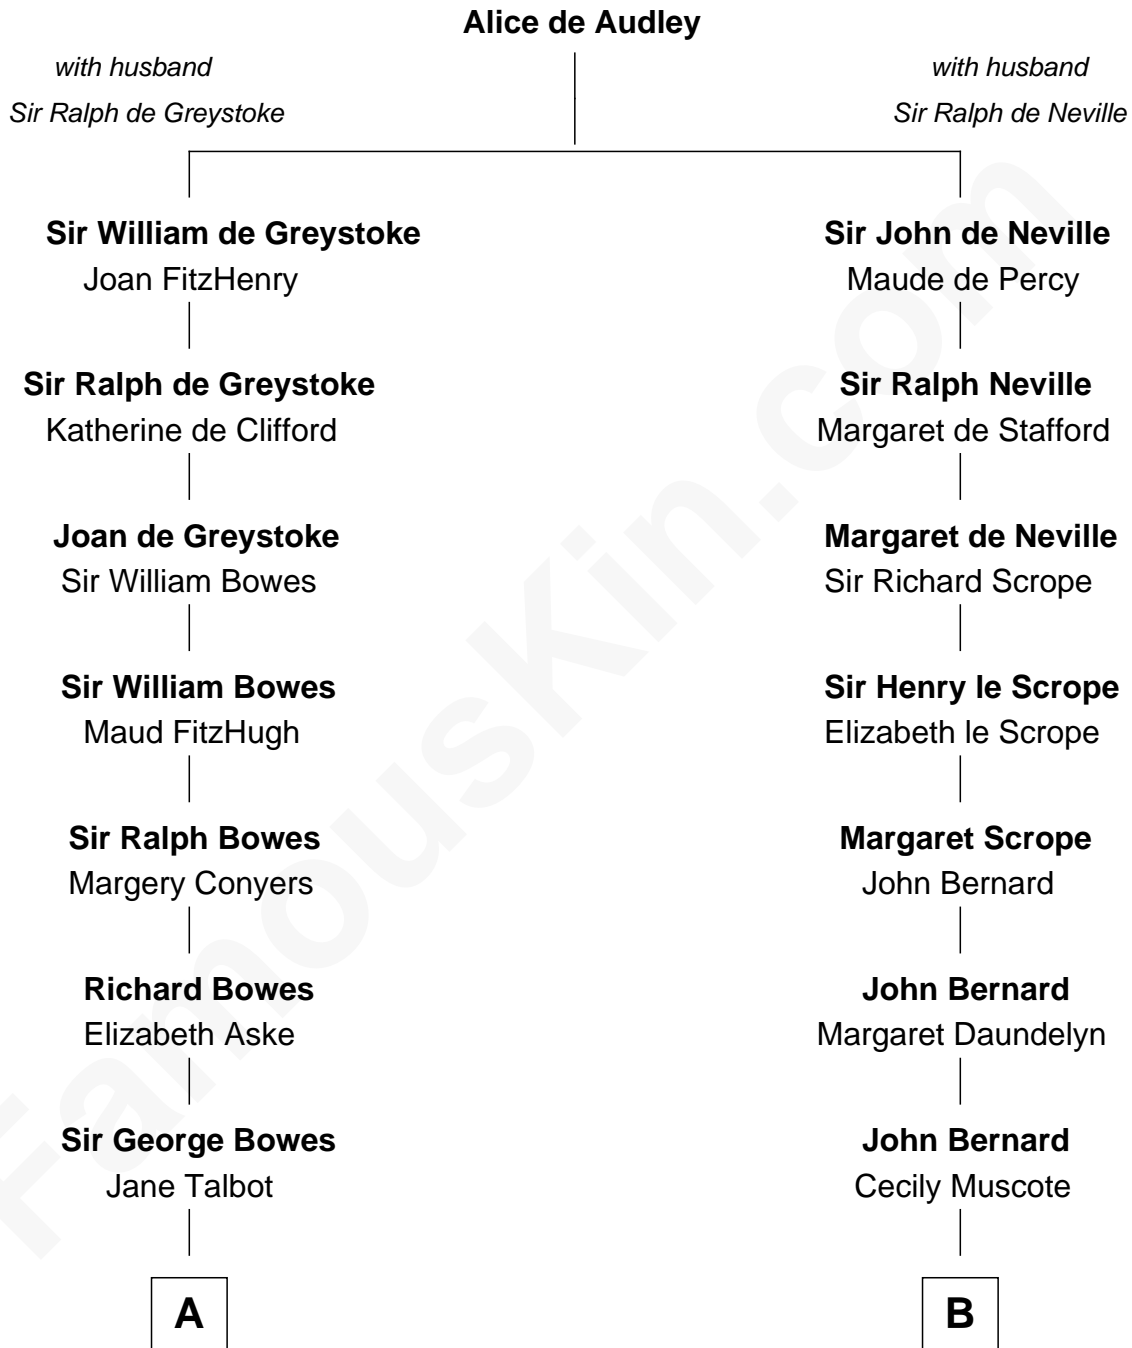

FamousKin.com

Relationship Chart of

Prince William

Prince of Wales

13th cousin 6 times removed of

Benjamin Harrison V
Signer of the Declaration of Independence

C

Elizabeth II, Queen of the United Kingdom

Prince Philip of Edinburgh

Charles III, King of the United Kingdom

Princess Diana Frances Spencer

Prince William

Prince of Wales

FamousKin.com