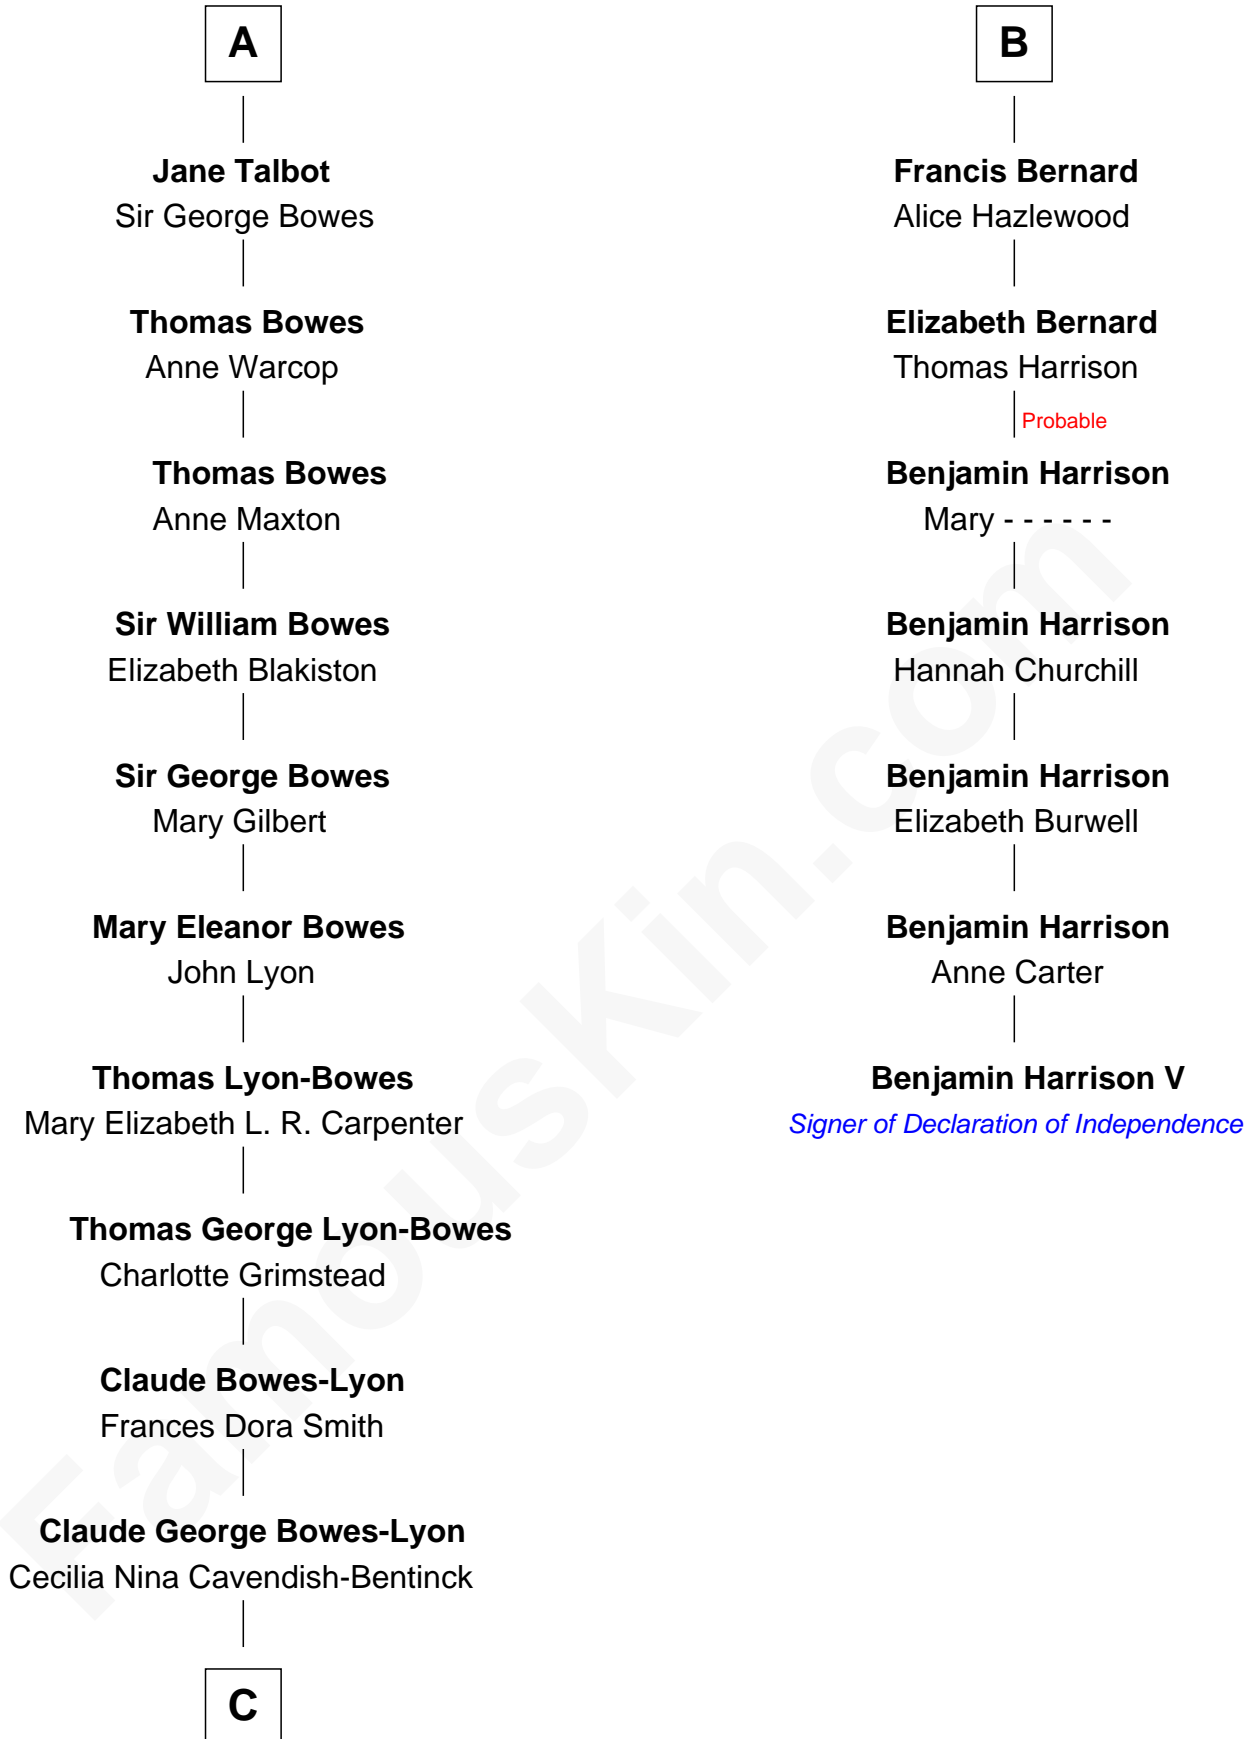

FamousKin.com
Relationship Chart of
Prince William
Prince of Wales

13th cousin 7 times removed of

Benjamin Harrison V
Signer of the Declaration of Independence

C

Elizabeth Bowes-Lyon

George VI, King of the United Kingdom

Elizabeth II, Queen of the United Kingdom

Prince Philip of Edinburgh

Charles III, King of the United Kingdom

Princess Diana Frances Spencer

Prince William

Prince of Wales