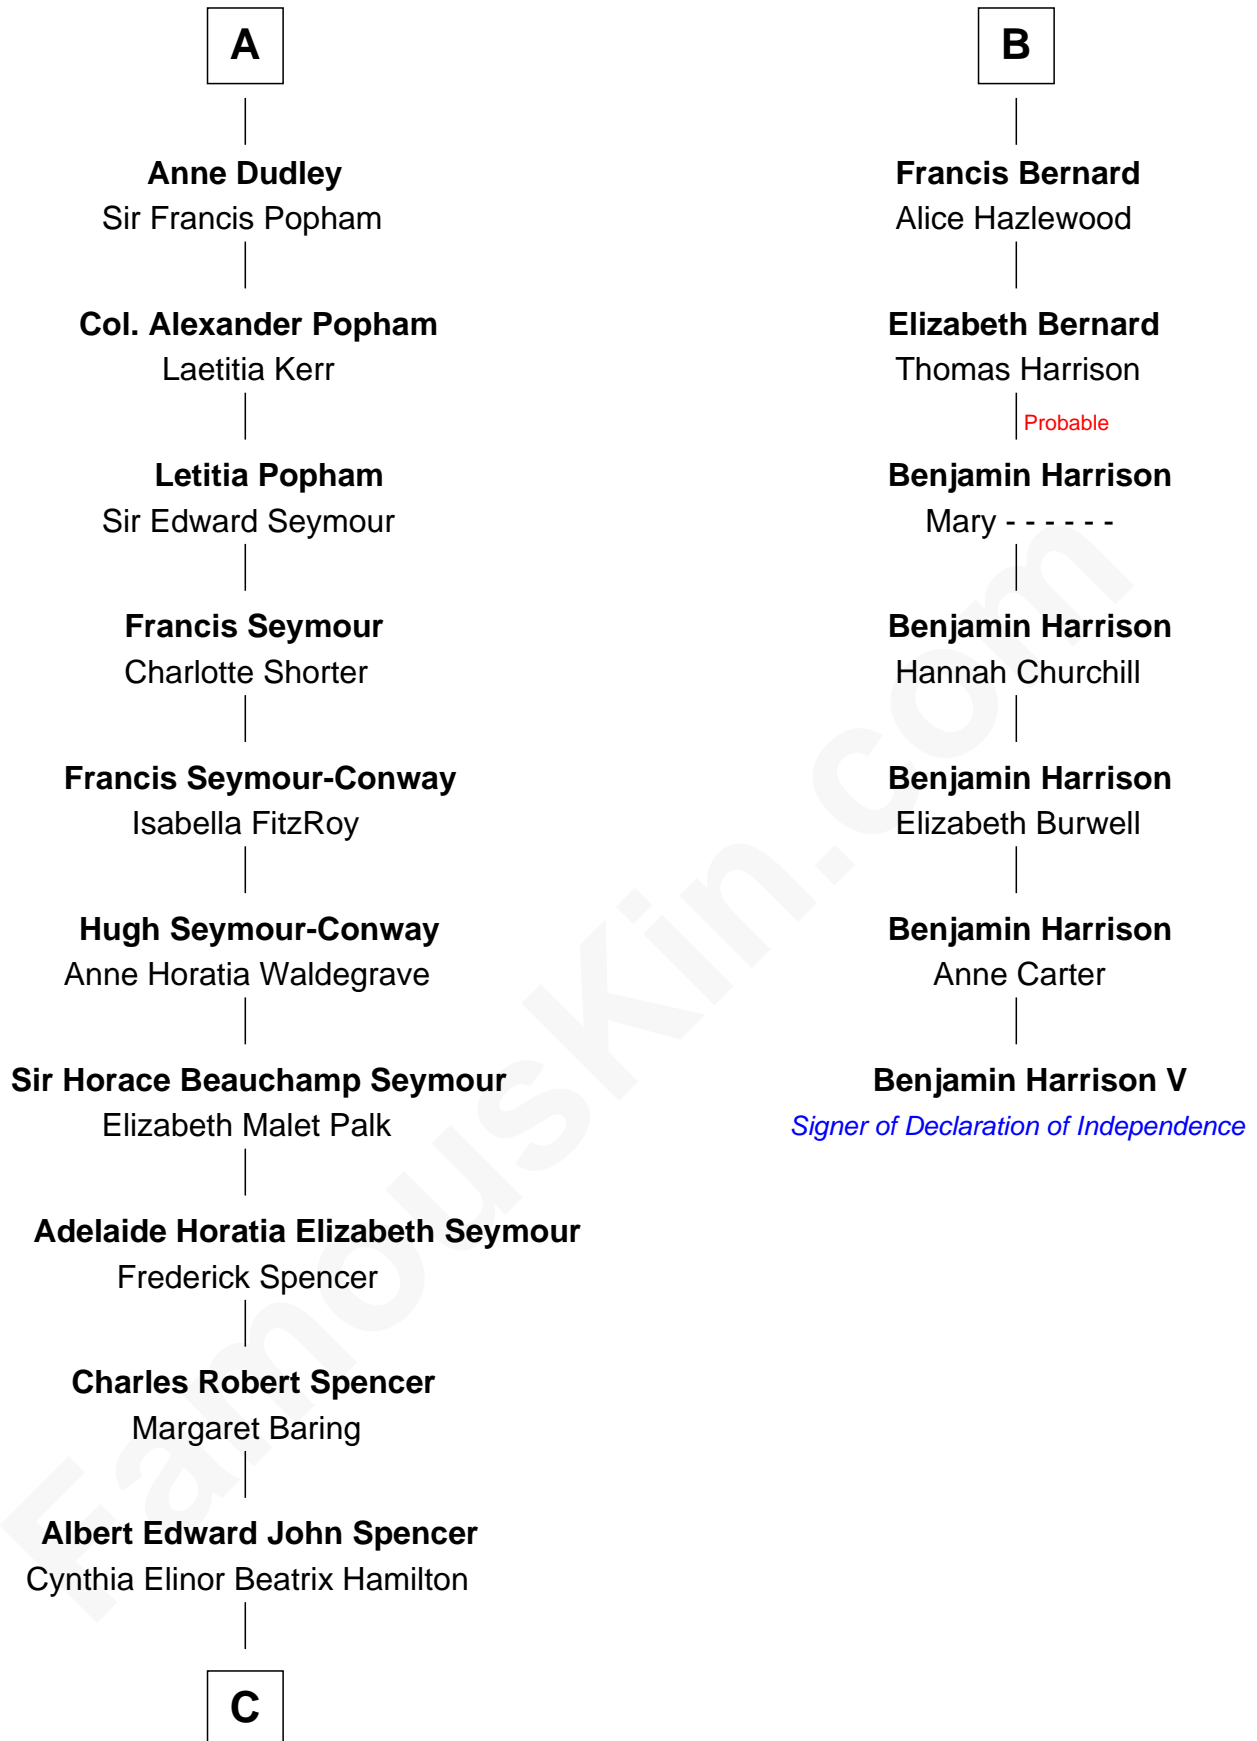

FamousKin.com Relationship Chart of

Prince William

Prince of Wales

13th cousin 6 times removed of

Benjamin Harrison V

Signer of the Declaration of Independence

Ralph de Stafford

Margaret de Audley

Margaret Daundelyn

John Bernard

Cecily Muscote

B

C

—
Edward John Spencer
Frances Ruth Burke Roche

—
Princess Diana Frances Spencer
Charles III, King of the United Kingdom

—
Prince William
Prince of Wales