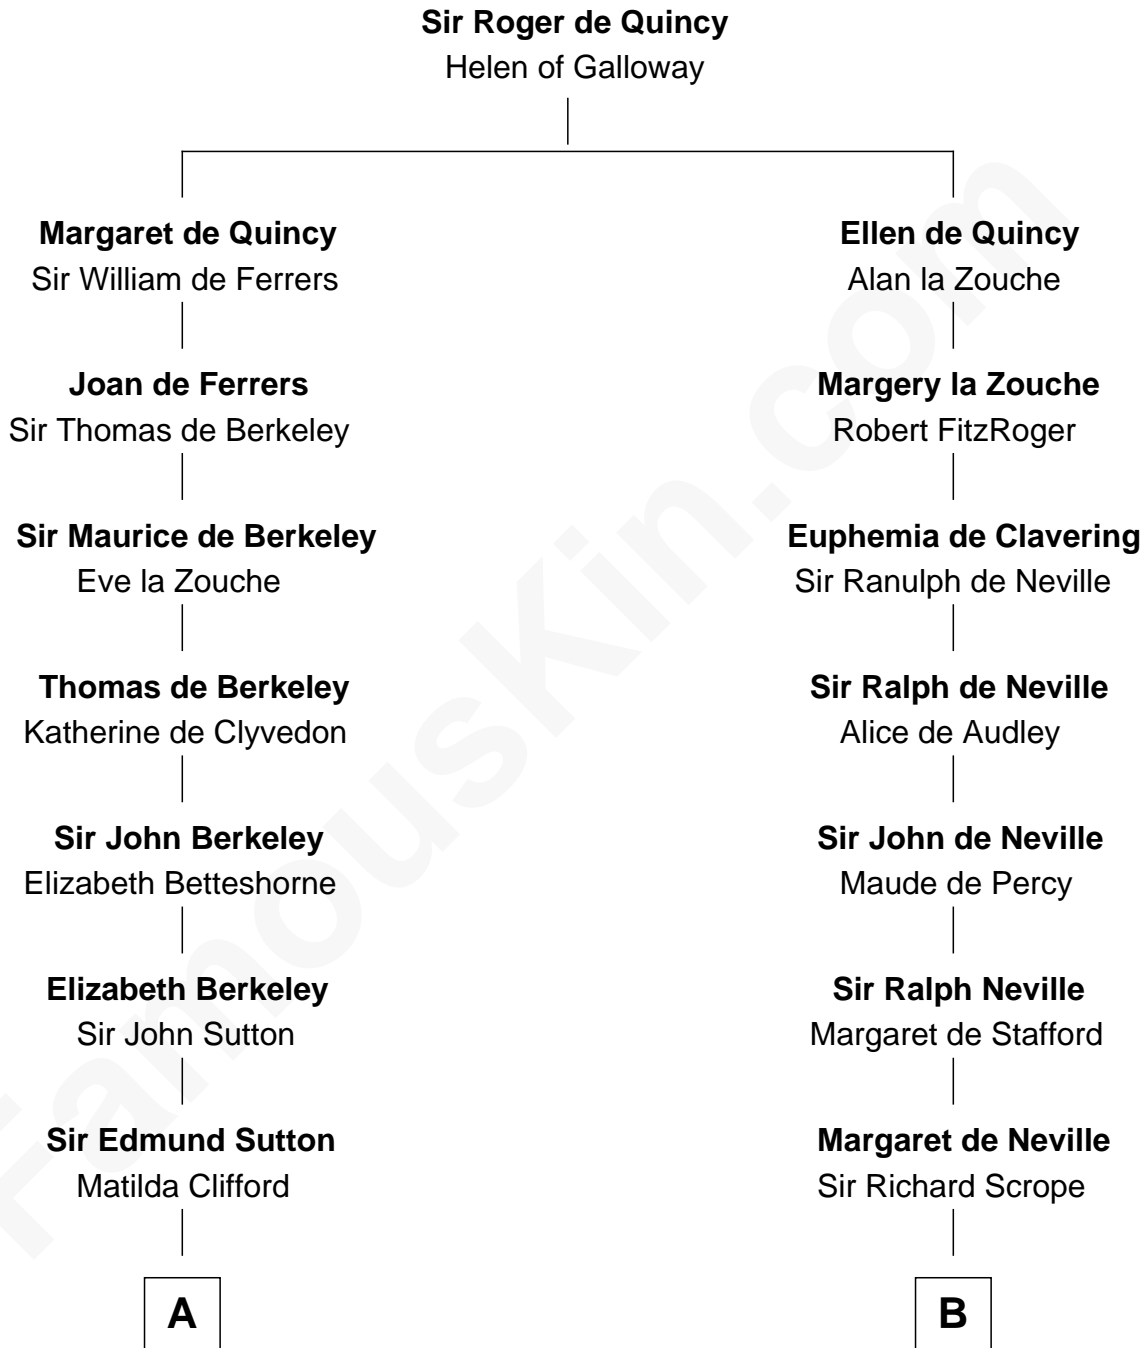

FamousKin.com

Relationship Chart of

Prince William

Prince of Wales

17th cousin 4 times removed of

Benjamin Harrison V
Signer of the Declaration of Independence

C

—
Charles Robert Spencer

Margaret Baring

—
Albert Edward John Spencer

Cynthia Elinor Beatrix Hamilton

—
Edward John Spencer

Frances Ruth Burke Roche

—
Princess Diana Frances Spencer

Charles III, King of the United Kingdom

—
Prince William